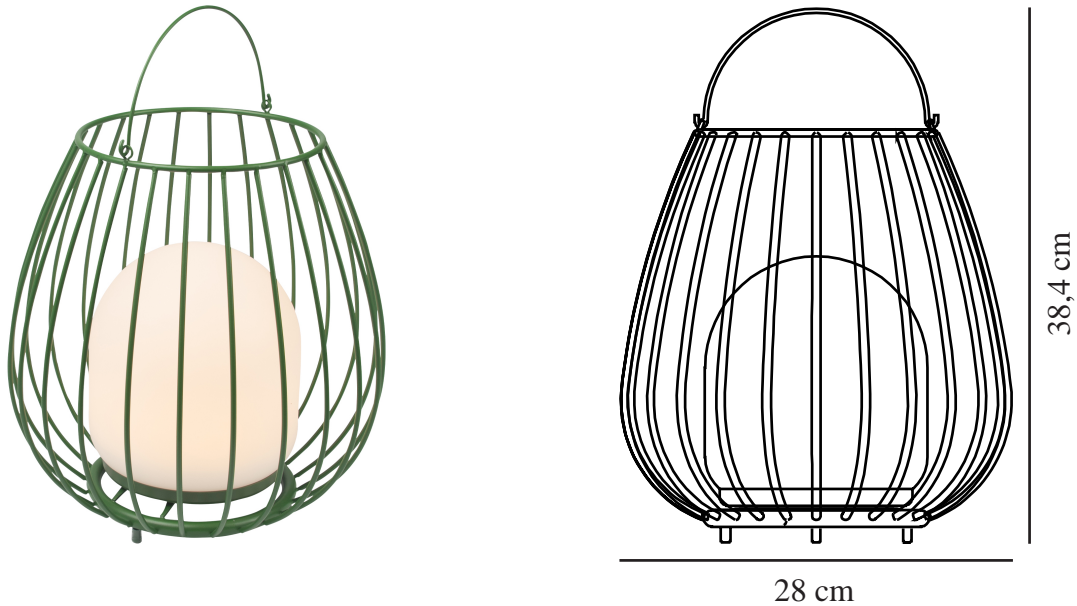

# JIM TO-GO | BATTERY LIGHT | GREEN

2218105023

nordlux®

IP degree: IP54  
Class (Class 1, Class 2, Class 3):  
Class 3 (12V)  
Socket type: LED Module  
Switch placement: On the base

Primary material: Metal  
Secondary material: Plastic  
Colour of the cable: White  
Length of the cable (cm): 100  
Surface material of the cable:  
Plastic  
Suitable for Seaside: False  
Colour: Green

Height (cm): 30.3  
Width (cm): 28  
Shade Diameter (cm): 16  
Outdoor base dimension (cm): 14  
Length (cm): 28

EAN: 5704924010736  
TUN: 2276855  
Item Number: 2218105023  
Pcs Per Master Carton: 4  
Sales Box Height (cm): 32.5  
Sales Box Width(cm): 29.5

Sales Box Depth (cm): 29.5  
Sales Box Volume m<sup>3</sup> : 0.0283  
Product net weight (kg): 1.54

Brightness of light (Lumen): 300  
Colour temperature (Kelvin): 2700  
Ra-value : 80  
Lifetime (hours): 30000  
Battery lasting time for each  
lumen: 300lm/5h; 150lm/10h;  
75lm/18h  
Battery recharging 0%-100% (h):  
7  
Energy class: Exempt  
Actual watt (W): 3

- Easy to bring everywhere (battery powered) • High lumen output (300 lumen)
- 3-step Moodmaker™ • 5-year LED guarantee

Jim is designed by Danish design duo Says Who. The series has a rounded, airy silhouette and a practical handle that makes it easy to place wherever you need it. The portable lamp is battery powered and has Moodmaker™ functionality that makes it possible to adjust the light in three different light settings - perfect to set the right ambience on the terrace, balcony or in the garden.