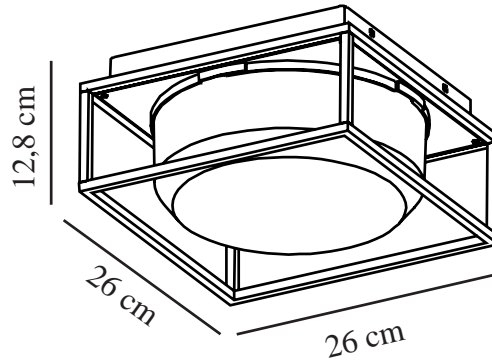

GRIFFIN | CEILING LIGHT | SMOKED

2218126047

nordlux®

Voltage (V): 220-240 Volt
IP degree: IP44
Maximum bulb wattage (W):
2*15W
Class (Class 1, Class 2, Class 3):
Class 2 (Double isolated)
Socket type: E27
Parallel connection: True

Height (cm): 12.8
Width (cm): 26
Shade Diameter (cm): 23.5
Length (cm): 26
EAN: 5704924010767
TUN: 2276900
Item Number: 2218126047

Pcs Per Master Carton: 3
Sales Box Height (cm): 29.5
Sales Box Width(cm): 29.5
Sales Box Depth (cm): 17
Sales Box Volume m³ : 0.0148
Product net weight (kg): 1.365