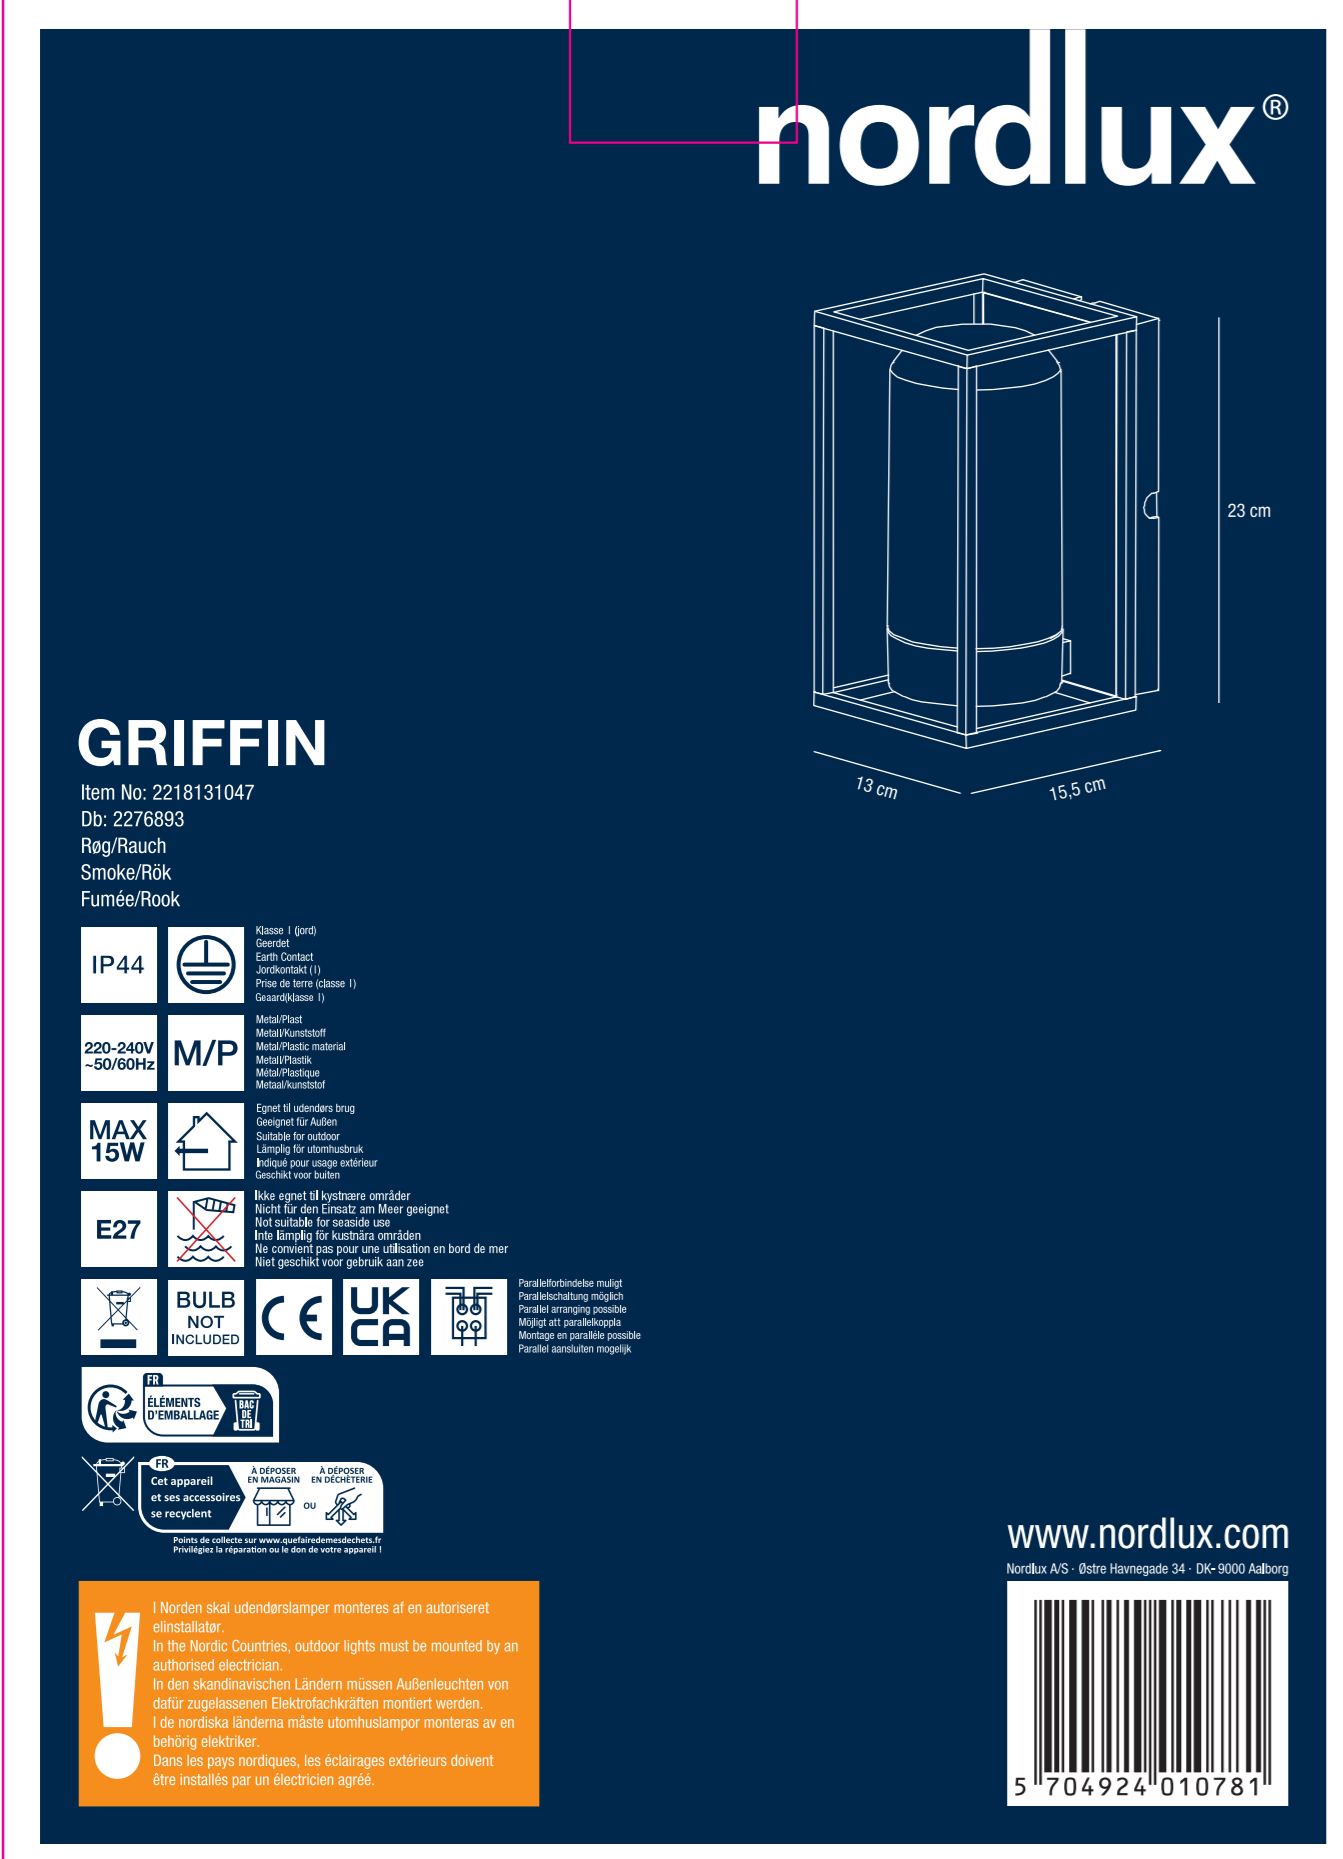

180x160x250mm

Height x Width x Depth COLOR BOX (CM)	25x18x16	NET WEIGHT COLOR BOX (KG)	0.2
GROSS WEIGHT COLOR BOX (KG)	1.3	VOLUME COLOR BOX (CBM)	0.009

AAD: 12052025 ST

Nordlux UK
 Unit 22, Deanfield Court
 BB7 1CS, Clitheroe, Lancashire
 01200422777