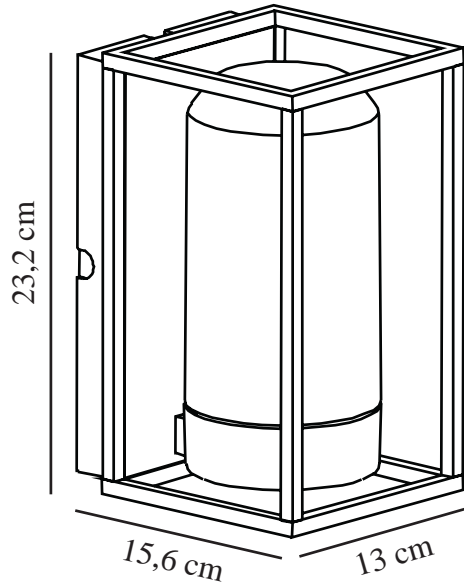

# GRIFFIN | WALL LIGHT | SMOKED

2218131047

nordlux®

Voltage (V): 220-240 Volt  
IP degree: IP44  
Maximum bulb wattage (W): 15W  
Class (Class 1, Class 2, Class 3):  
Class 1 (Earth contact)  
Socket type: E27  
Parallel connection: True  
  
Primary material: Aluminium  
Secondary material: Plastic  
Colour: Smoked

Height (cm): 23.2  
Width (cm): 13  
Shade Diameter (cm): 10  
Length (cm): 13  
Projection (cm): 15.6

EAN: 5704924010781  
TUN: 2276893  
Item Number: 2218131047

Pcs Per Master Carton: 3  
Sales Box Height (cm): 28.5  
Sales Box Width(cm): 19  
Sales Box Depth (cm): 16.5  
Sales Box Volume m<sup>3</sup> : 0.0089  
Product net weight (kg): 1.07