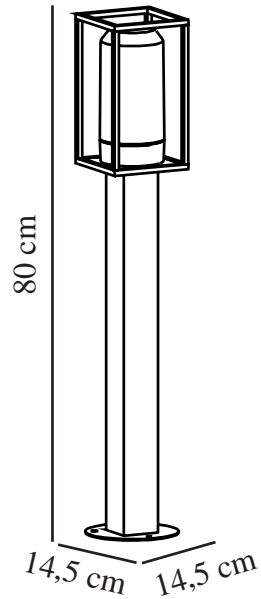

GRIFFIN | GARDEN LIGHT | SMOKED

2218158047

nordlux®

Voltage (V): 220-240 Volt
IP degree: IP44
Maximum bulb wattage (W): 15W
Class (Class 1, Class 2, Class 3):
Class 1 (Earth contact)
Socket type: E27
Parallel connection: True

Height (cm): 80
Width (cm): 14.5
Shade Diameter (cm): 10
Length (cm): 14.5

EAN: 5704924010828
TUN: 2276903
Item Number: 2218158047

Pcs Per Master Carton: 3
Sales Box Height (cm): 85
Sales Box Width(cm): 18
Sales Box Depth (cm): 18
Sales Box Volume m³ : 0.0275
Product net weight (kg): 1.6

Primary material: Aluminium
Secondary material: Plastic
Colour: Smoked

- Streamlined, modern design
- Smoked plastic diffuser creates a pleasant light
- Durable, powder coated metal

Designed by Danish designers Says Who, Griffin is a series of streamlined and modern outdoor lights that fit both classic and more contemporary architecture. The stringent lines make up the core of the lamp while providing a light and airy design language. The smoked diffuser ensures a pleasant light – perfect for lighting up your dark outdoor areas.