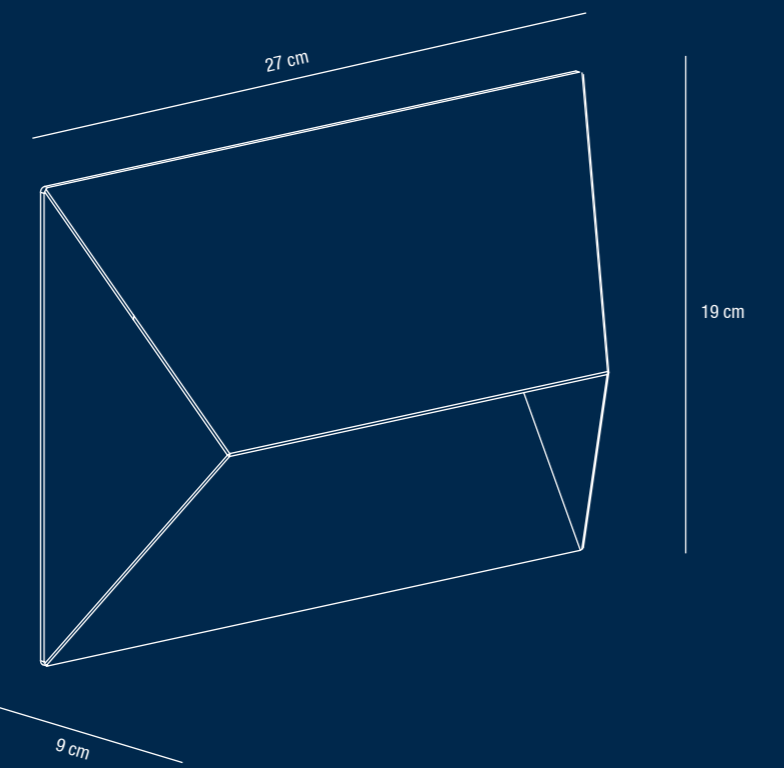

nordlux®

nordlux®

nordlux®

PONTIO 27

Item No: 2218191001
Dts: 2276876
Hvid/Weiss
White/Wit
Blanc/Whit

www.nordlux.com

DESIGNED FOR OUTDOOR USE

BULBS NOT INCLUDED

BULBS NOT INCLUDED