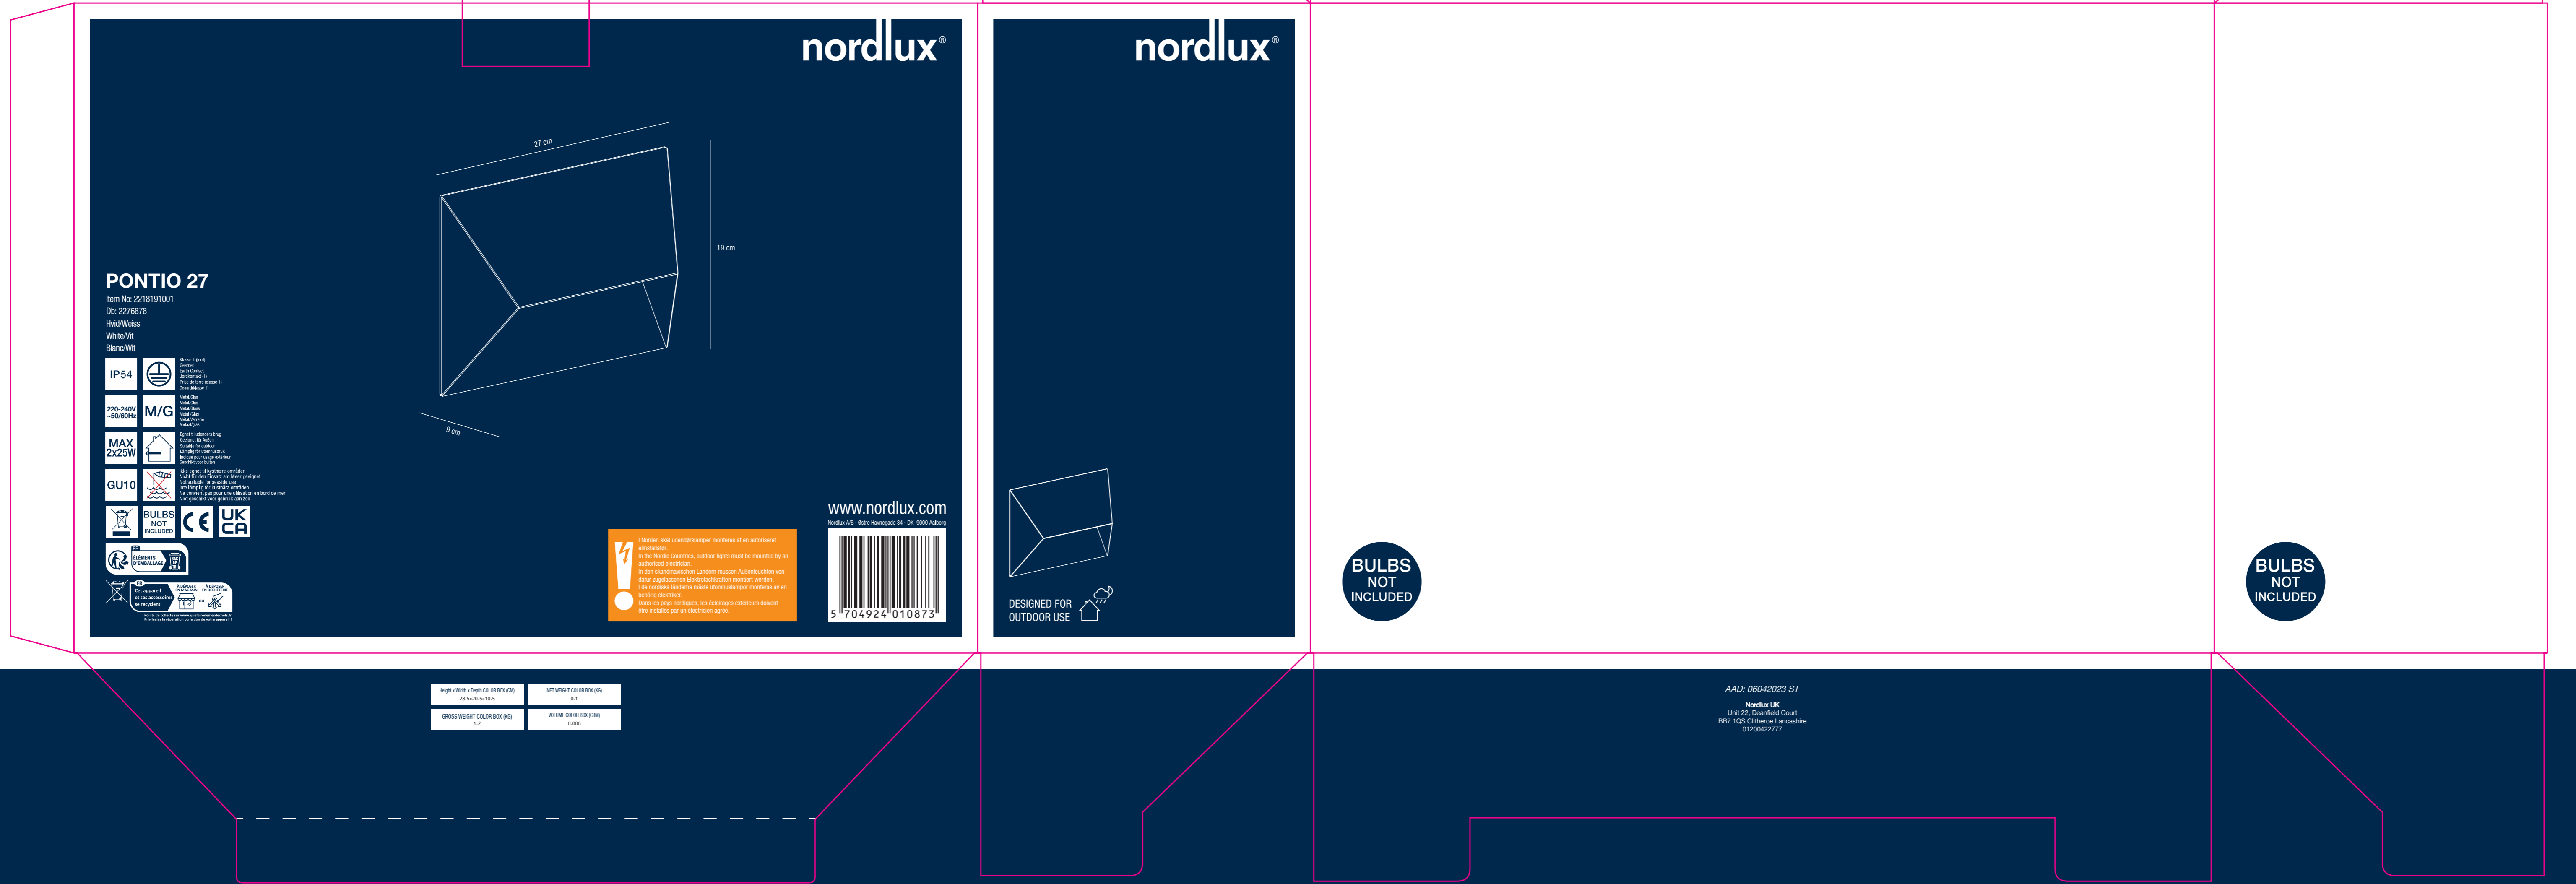

205x105x285mm

PONTIO 27

Item No: 2218191001
Dts: 2276876
Hvid/Weiss
White/Wit
Blanc/Whit

IP54
220-240V
50/60Hz
MAX 2x25W
GU10
BULBS NOT INCLUDED
CE
UKCA
RECYCLABLE