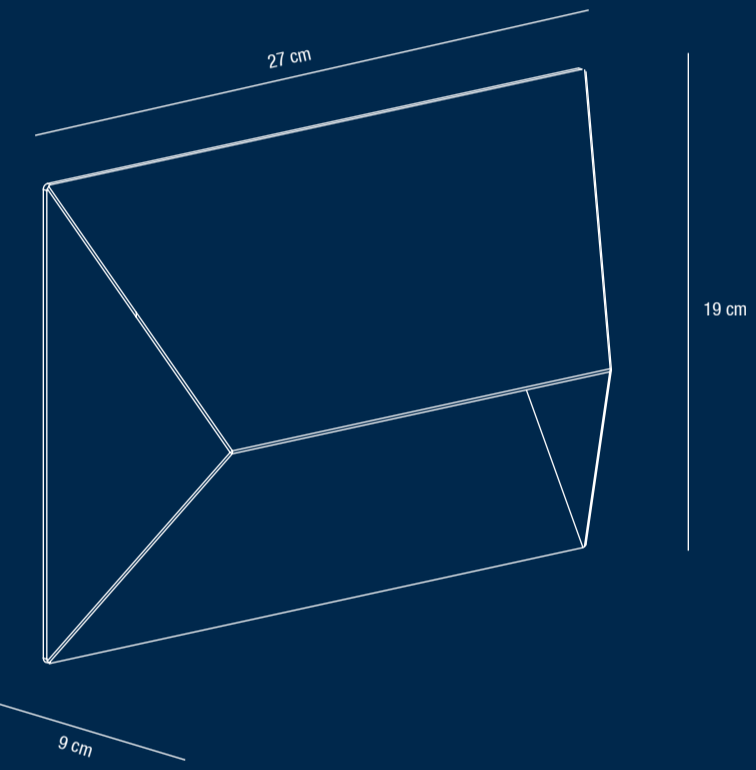

- **IP54** IP54 (DIN EN 60529)
  Dust-tight (IP54)
  Water-tight (IP54)
- **220-240V -50/60Hz** 220-240V
  -50/60Hz
- **MAX 2x25W** MAX 2x25W
  2x25W
- **GU10** GU10
  GU10
- **BULBS NOT INCLUDED** BULBS NOT INCLUDED
- **CE UK CA** CE UK CA

www.nordlux.com

DESIGNED FOR OUTDOOR USE

BULBS NOT INCLUDED

BULBS NOT INCLUDED

Height x Width x Depth COLOR BOX (CM)	NET WEIGHT COLOR BOX (KG)
205x105x285	0,3
GROSS WEIGHT COLOR BOX (KG)	VOLUME COLOR BOX (DM3)
0,3	0,600

AAD: 05042023 ST