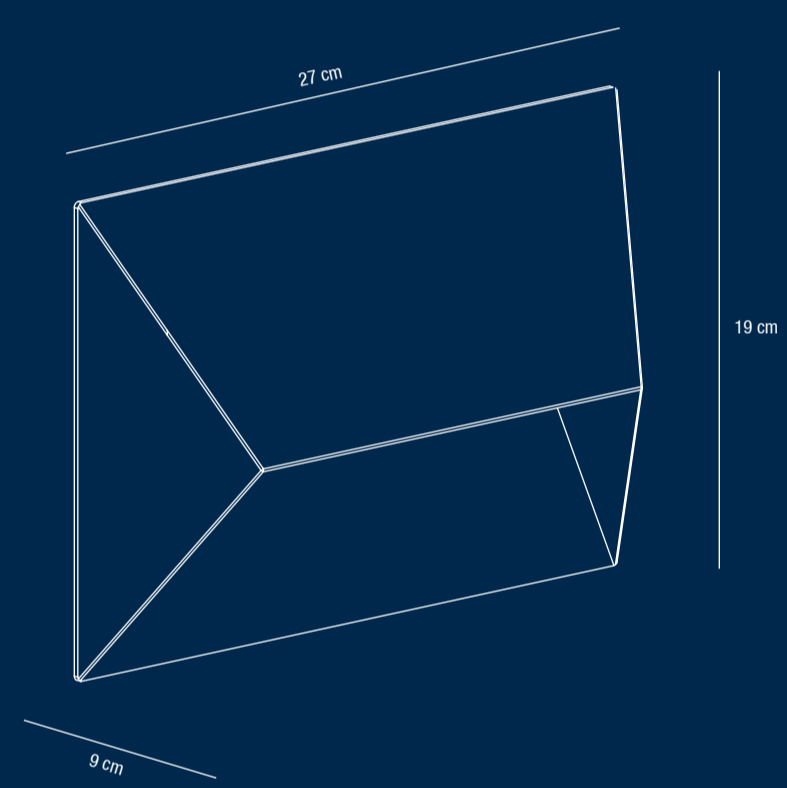

PONTIO 27
Item No: 2218191003
Dø: 2276902
Sort/Schwarz
Noir/Zwart

IP54
M/G
MAX 2x25W
GU10
BULBS NOT INCLUDED
CE
UK CA
RECYCLED
Eco-label

www.nordlux.com
Nordlux A/S · Bøtve Havnsgade 34 · DK-9000 Aalborg
5 704924 010880

nordlux®

DESIGNED FOR OUTDOOR USE

BULBS NOT INCLUDED

BULBS NOT INCLUDED