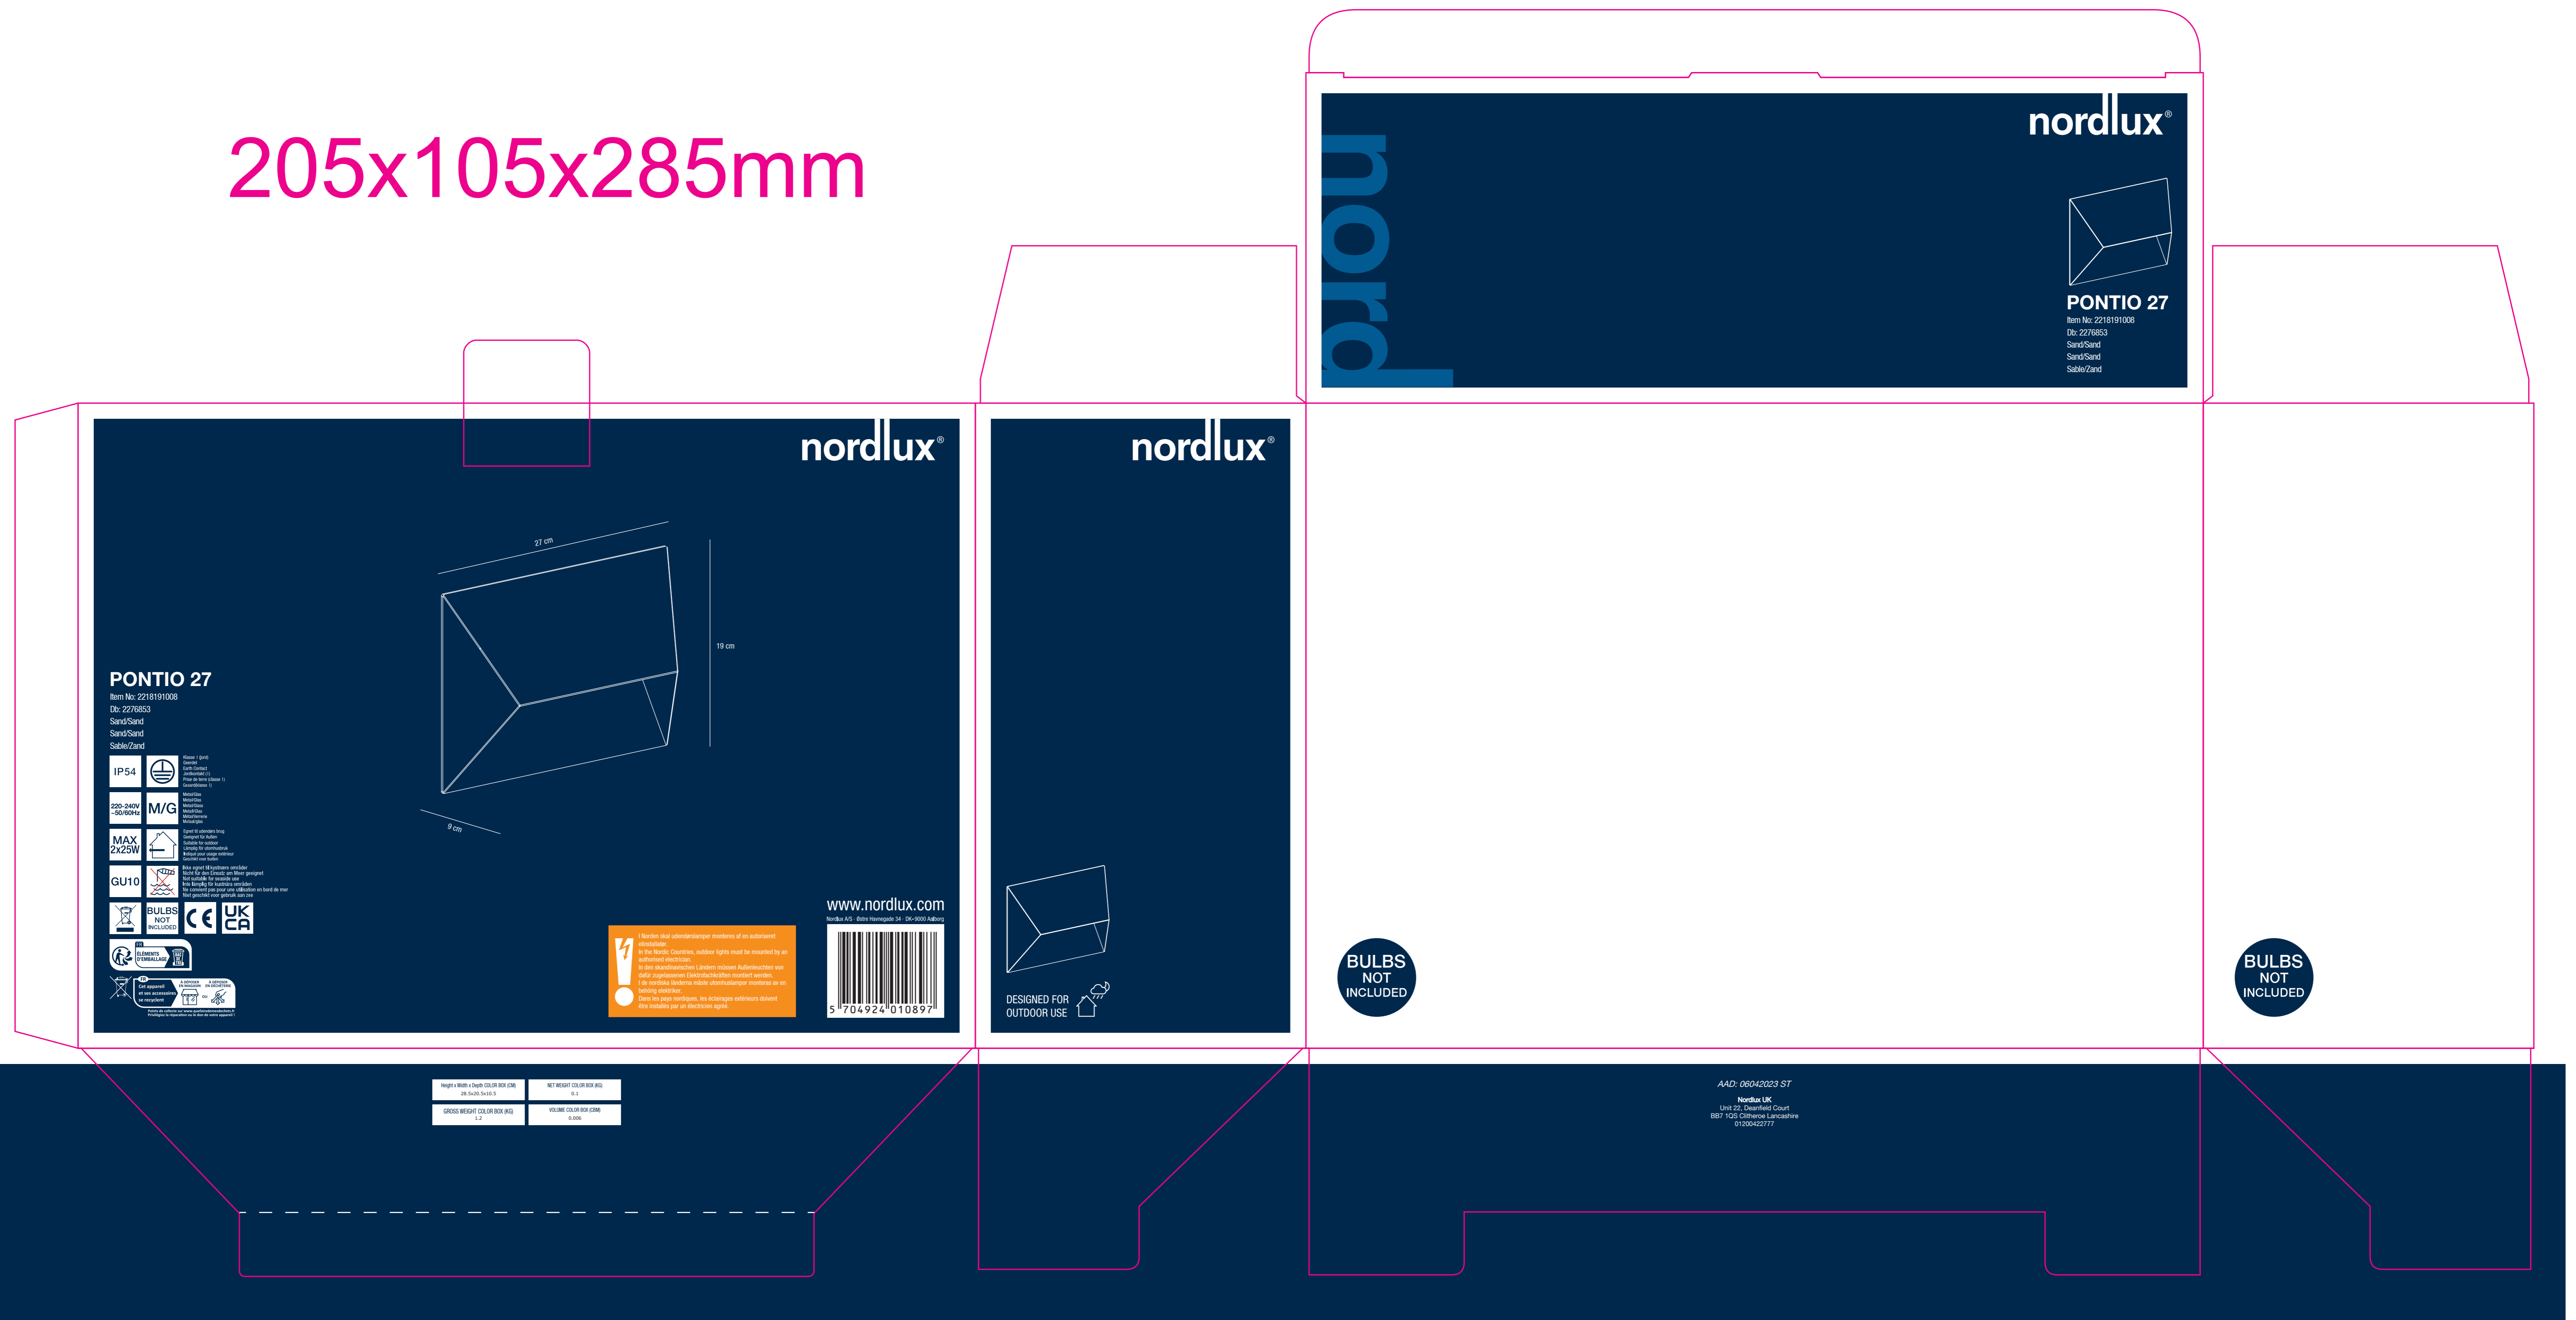

205x105x285mm

nordlux®

PONTIO 27
 Item No: Z218191008
 Dn: Z276853
 Sand/Sand
 Sand/Sand
 Sable/Zand

IP54 **IP54**
 Ingress Protection Class
 Protection against dust and water

220-240V
 ~50/60Hz **M/G**
 Voltage
 Voltage
 Voltspanne
 Voltspanne

MAX 2x25W
 Max. power
 Max. power
 Maximumvermogen
 Maximumvermogen

GU10
 Base type
 Base type
 Basistype
 Basistype

BULBS NOT INCLUDED
 Light bulbs not included
 Light bulbs not included
 Lampen niet inbegrepen
 Lampen niet inbegrepen

CE UK CA

www.nordlux.com
 Nordlux AS, Østra Havnegate 34, DK-9000 Aalborg

5 704924 010897

nordlux®

DESIGNED FOR OUTDOOR USE

nordlux®

PONTIO 27
 Item No: Z218191008
 Dn: Z276853
 Sand/Sand
 Sand/Sand
 Sable/Zand

BULBS NOT INCLUDED

nordlux®

BULBS NOT INCLUDED

Height x Width x Depth COLOR BOX (CM)	NET WEIGHT COLOR BOX (KG)
20.5x10.5x28.5	0.1
GROSS WEIGHT COLOR BOX (KG)	VOLUME COLOR BOX (CM³)
1.2	0.006

A4D: 06042023 ST
 Nordlux UK
 Unit 22, Deanfield Court
 BB7 1GS Clitheroe, Lancashire
 0152442277