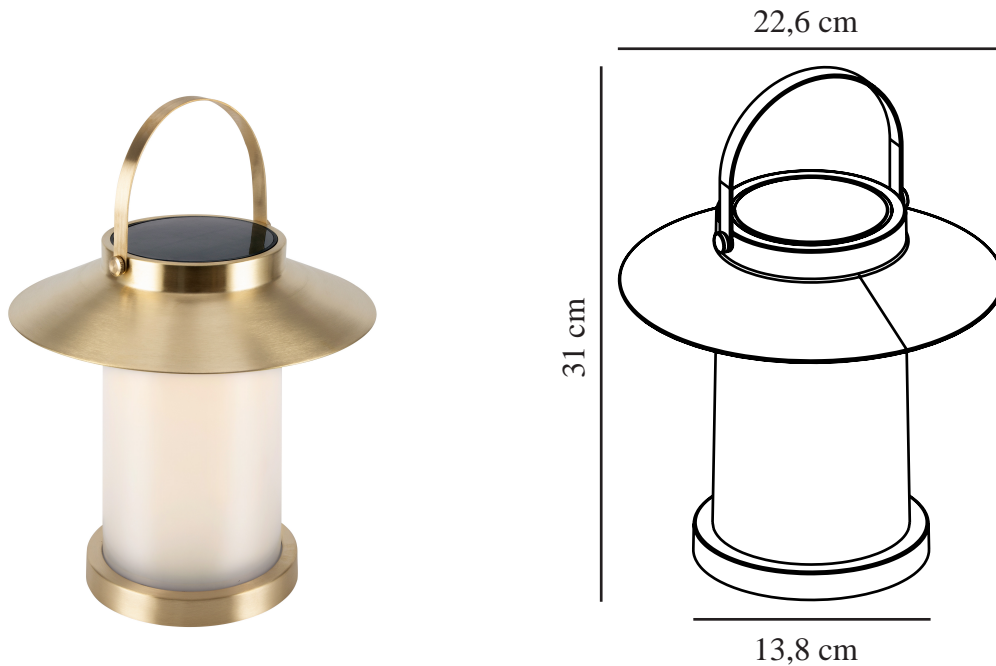

TEMPLE TO-GO 30 | BATTERY LIGHT | BRASS

2218325035

nordlux®

IP degree: IP54
Class (Class 1, Class 2, Class 3):
Class 3 (12V)
Socket type: SolarLed
Switch placement: On the base

Primary material: Brass
Secondary material: Plastic
Colour of the cable: Black
Length of the cable (cm): 100
Surface material of the cable:
Plastic
Suitable for Seaside: True
Colour: Brass

Height (cm): 22.2
Width (cm): 22.6
Shade Diameter (cm): 22.6
Outdoor base dimension (cm):
13,8
Lenght (cm): 22.6

EAN: 5704924011108
TUN: 2276886
Item Number: 2218325035
Pcs Per Master Carton: 3
Sales Box Height (cm): 23

Sales Box Width(cm): 23
Sales Box Depth (cm): 23
Sales Box Volume m³ : 0.01
Product net weight (kg): 0.7

Brightness of light (Lumen): 106
Colour temperature (Kelvin): 3000
Ra-value : 80
Lifetime (hours): 25000
Battery lasting time for each
lumen: 5-5.5 hours
Battery recharging 0%-100% (h):
8
Actual watt (W): 2

- Solar charged • Turns on automatically when darkness falls • 5-year LED guarantee
- Durable material that is well-suited for harsh weather • 15-year guarantee on surface deterioration

Temple is a portable, solar powered lamp by Danish design duo Says Who that balances elements from the classic lantern with a modern, streamlined design. Temple is the perfect light for your garden, terrace or balcony as it turns on automatically when darkness falls and provides a cosy, yet practical light.