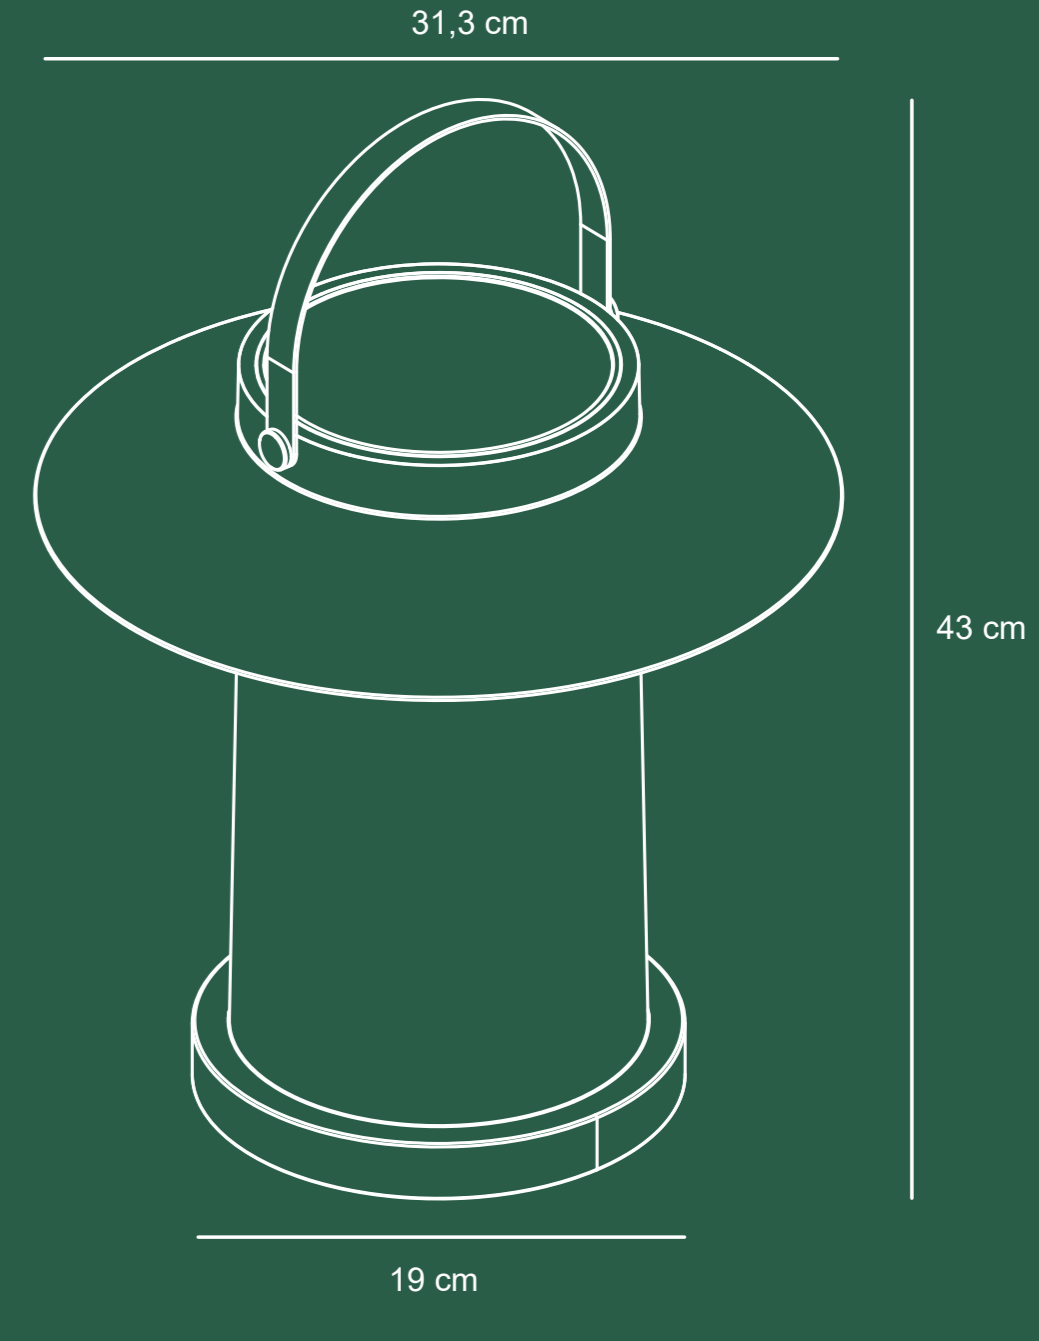

nordlux®

- LED 3W
- 15 YEAR WARRANTY
- SOLAR PANEL
- INCL. CHARGING CABLE
- INCL. BATTERY
- IP54
- 3000 KELVIN

TEMPLE 31

nordlux®

- LED 3W
- 15 YEAR WARRANTY
- SOLAR PANEL
- INCL. CHARGING CABLE
- INCL. BATTERY
- IP54
- 3000 KELVIN

TEMPLE 31

nordlux®

TEMPLE 31

nordlux®

TEMPLE 31

Item No: 221555005
05_2019/17
Messing/Messing
Brass/Messing
Latex/Messing

3000 KELVIN

LED 3W

138 LUMEN

IP54

15 YEAR WARRANTY

www.nordlux.com

AAD: 10052022XY