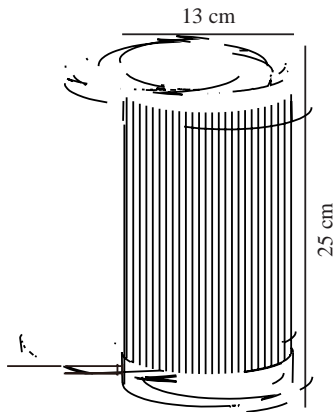

COUPAR | TABLE LAMP | BLACK

2218355003

nordlux®

Voltage (V): 220-240 Volt
IP degree: IP54
Maximum bulb wattage (W): 25W
Class (Class 1, Class 2, Class 3):
Class 2 (Double isolated)
Socket type: E27
Switch placement: On the cable
Parallel connection: False

Height (cm): 25
Width (cm): 13
Shade Diameter (cm): 13
Length (cm): 13
EAN: 5704924012433
Item Number: 2218355003
Pcs Per Master Carton: 3

Sales Box Height (cm): 26
Sales Box Width(cm): 18
Sales Box Depth (cm): 14
Sales Box Volume m³ : 0.0066
Product net weight (kg): 0.92

Primary material: Plastic
Secondary material: Aluminium
Colour of the cable: Black
Length of the cable (cm): 150
Surface material of the cable:
Rubber
Is the cable replaceable: False
Colour: Black

• Durable, powder coated metal • Ribbed diffuser creates a pleasant light