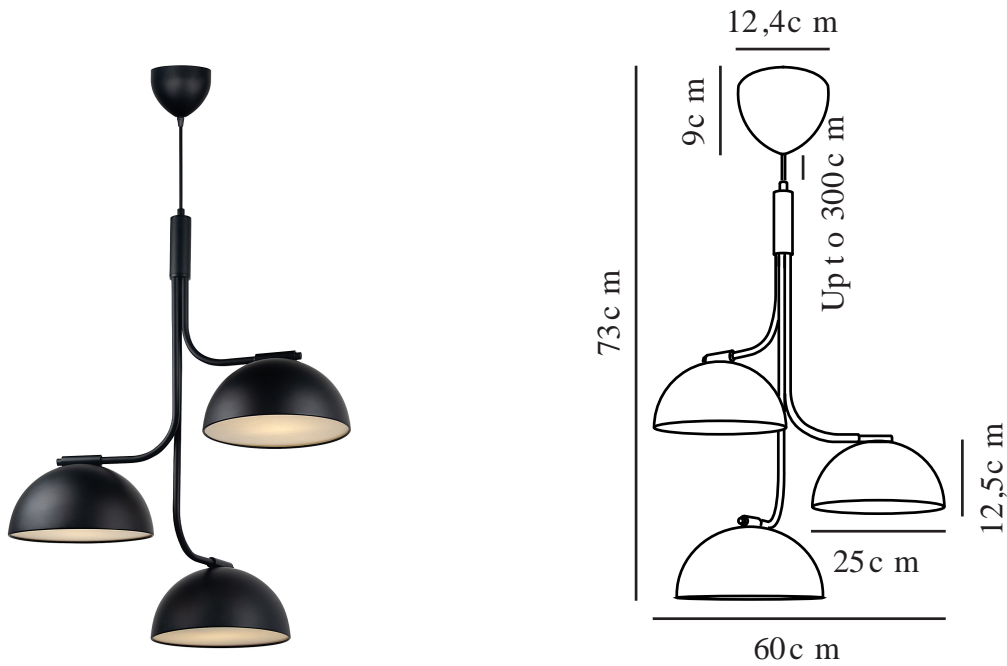

TULLIO | PENDANT | BLACK

2220033003

Voltage (V): 220-240 Volt
IP degree: IP20
Maximum bulb wattage (W):
3x25W
Class (Class 1, Class 2, Class 3):
Class 2 (Double isolated)
Socket type: E14

Primary material: Metal
Secondary material: Plastic
Colour of the cable: Black
Length of the cable (cm): 300
Surface material of the cable:
Textile
Is the cable replaceable: False
Colour: Black

Height (cm): 73
Width (cm): 60
Tube Diameter (cm): 1.3
Shade Diameter (cm): 25
Shade Height (cm): 12.5
Length (cm): 60

EAN: 5704924009976
Item Number: 2220033003
Pcs Per Master Carton: 1

Sales Box Height (cm): 80
Sales Box Width (cm): 39.5
Sales Box Depth (cm): 46.5
Sales Box Volume m³: 0.1469
Product net weight (kg): 4

- Scandinavian minimalism • Sculptural design
- Soft and diffused light

The Tullio pendant by Danish designers Anker Studio has a soft and arched mode of expression - recognisable shapes put together in a new, interesting combination. The three round shades are elegantly placed together creating a grand and sculptural design. Diffusers ensure a uniform light surface and a glare-free light.