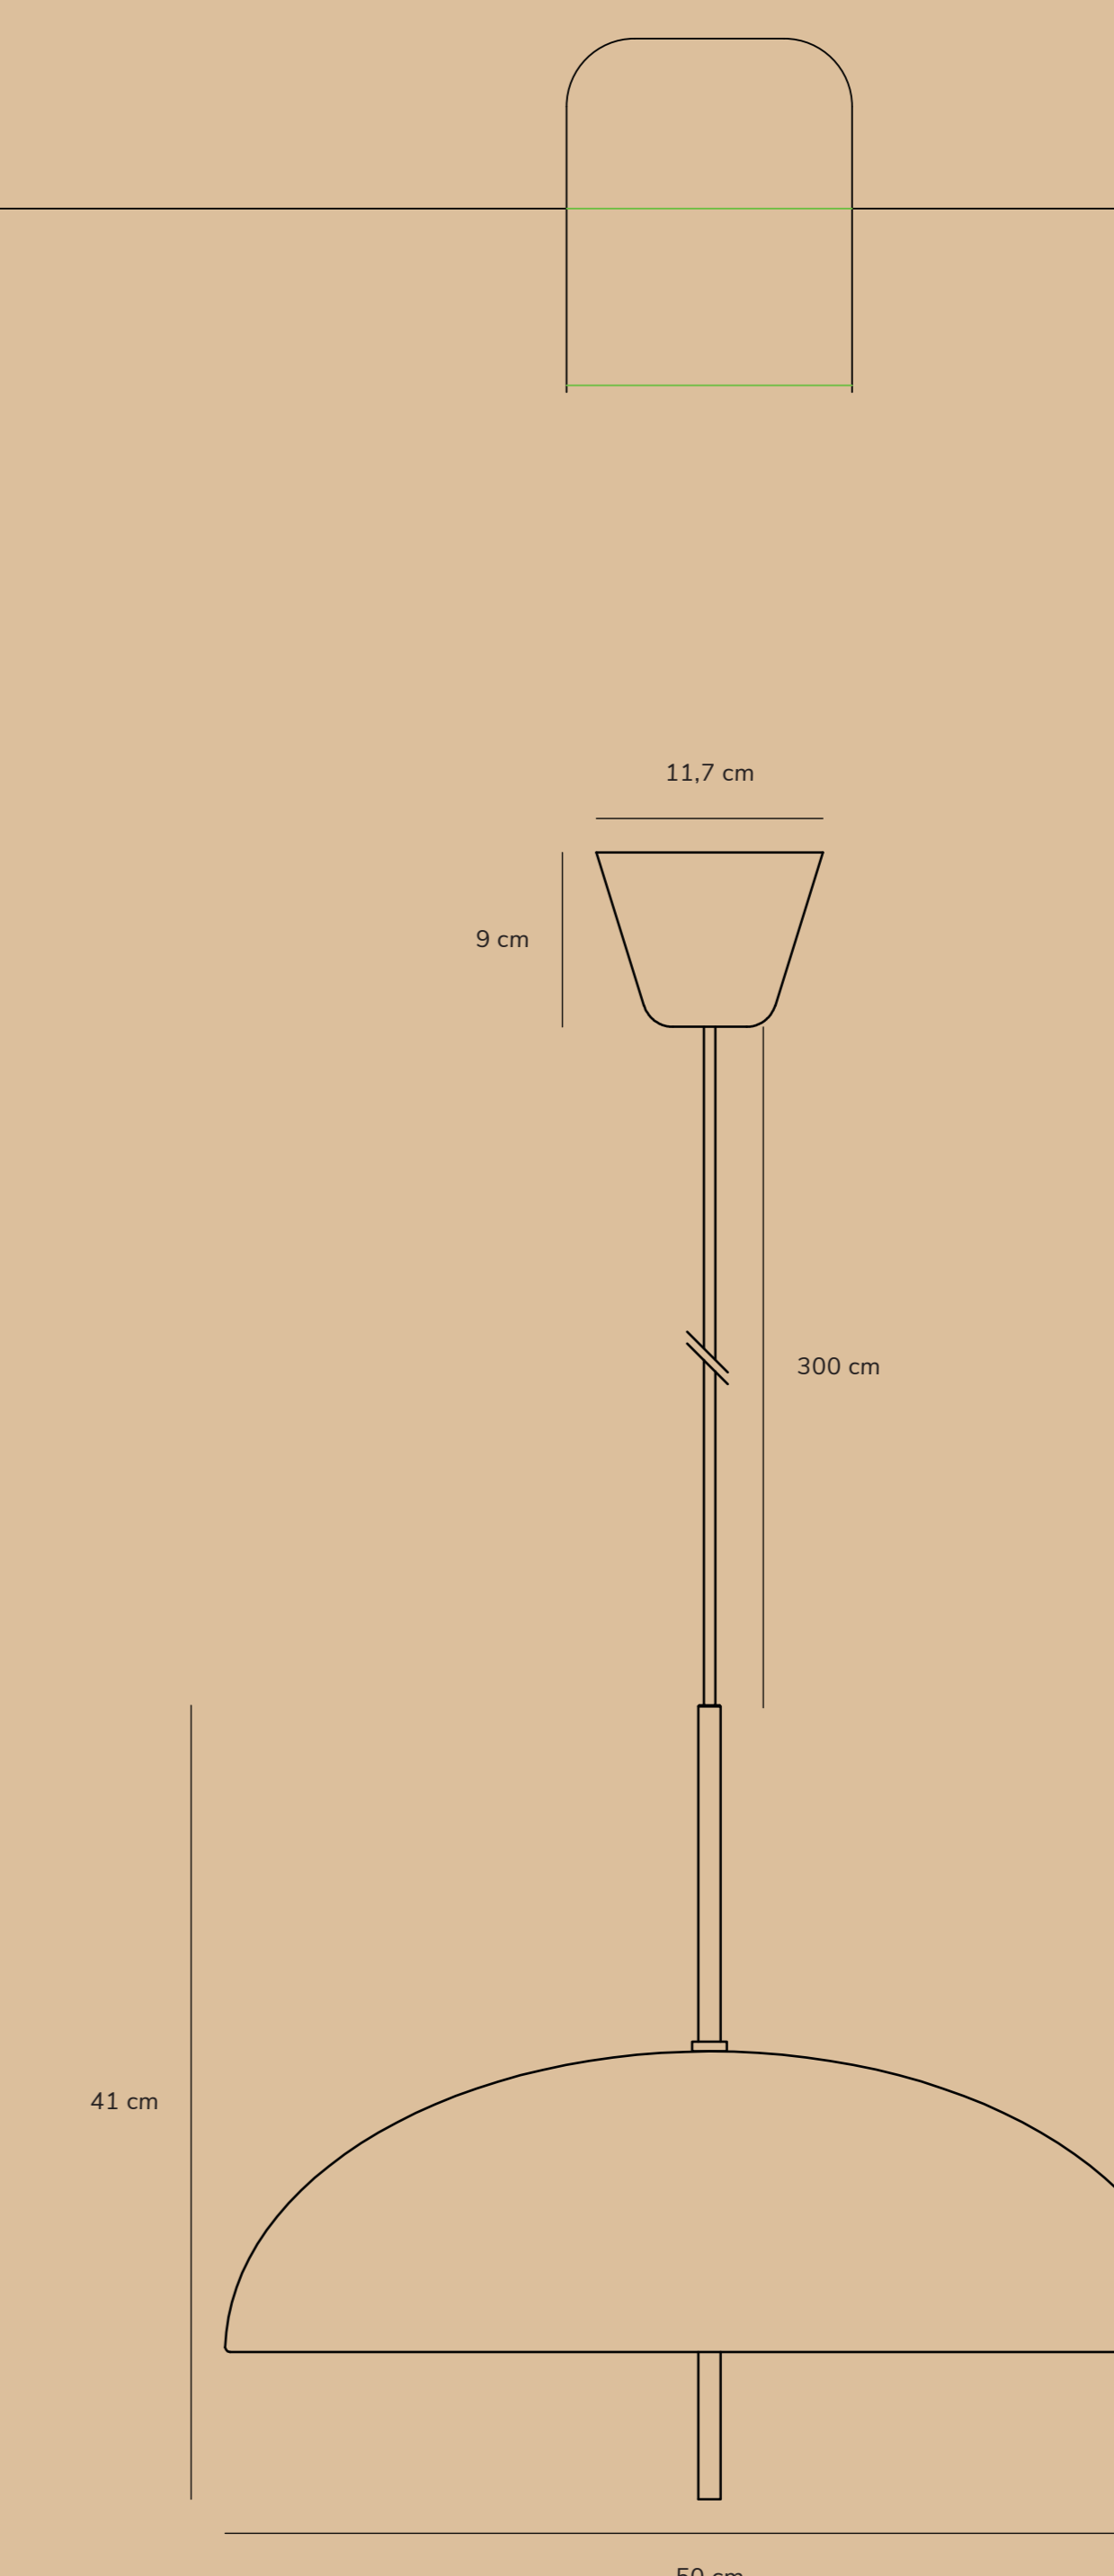

VERSALE PENDANT

by Anker Studio

VERSALE PENDANT

by Anker Studio

VERSALE PENDANT

by Anker Studio

Jonas Poulsen & C.T.

Anker Studio

VERSALE PENDANT

by Anker Studio

- Item number 2220053001
- Color White
- Material Metal/Plastic
- IP Class IP20-for indoor use, Class II
- Voltage 220-240V ~ 50/60Hz
- Cable Textile cable: White 300 cm non replaceable
- Light source E27, Max.2x15W Excl. light source

www.dftglobal.com