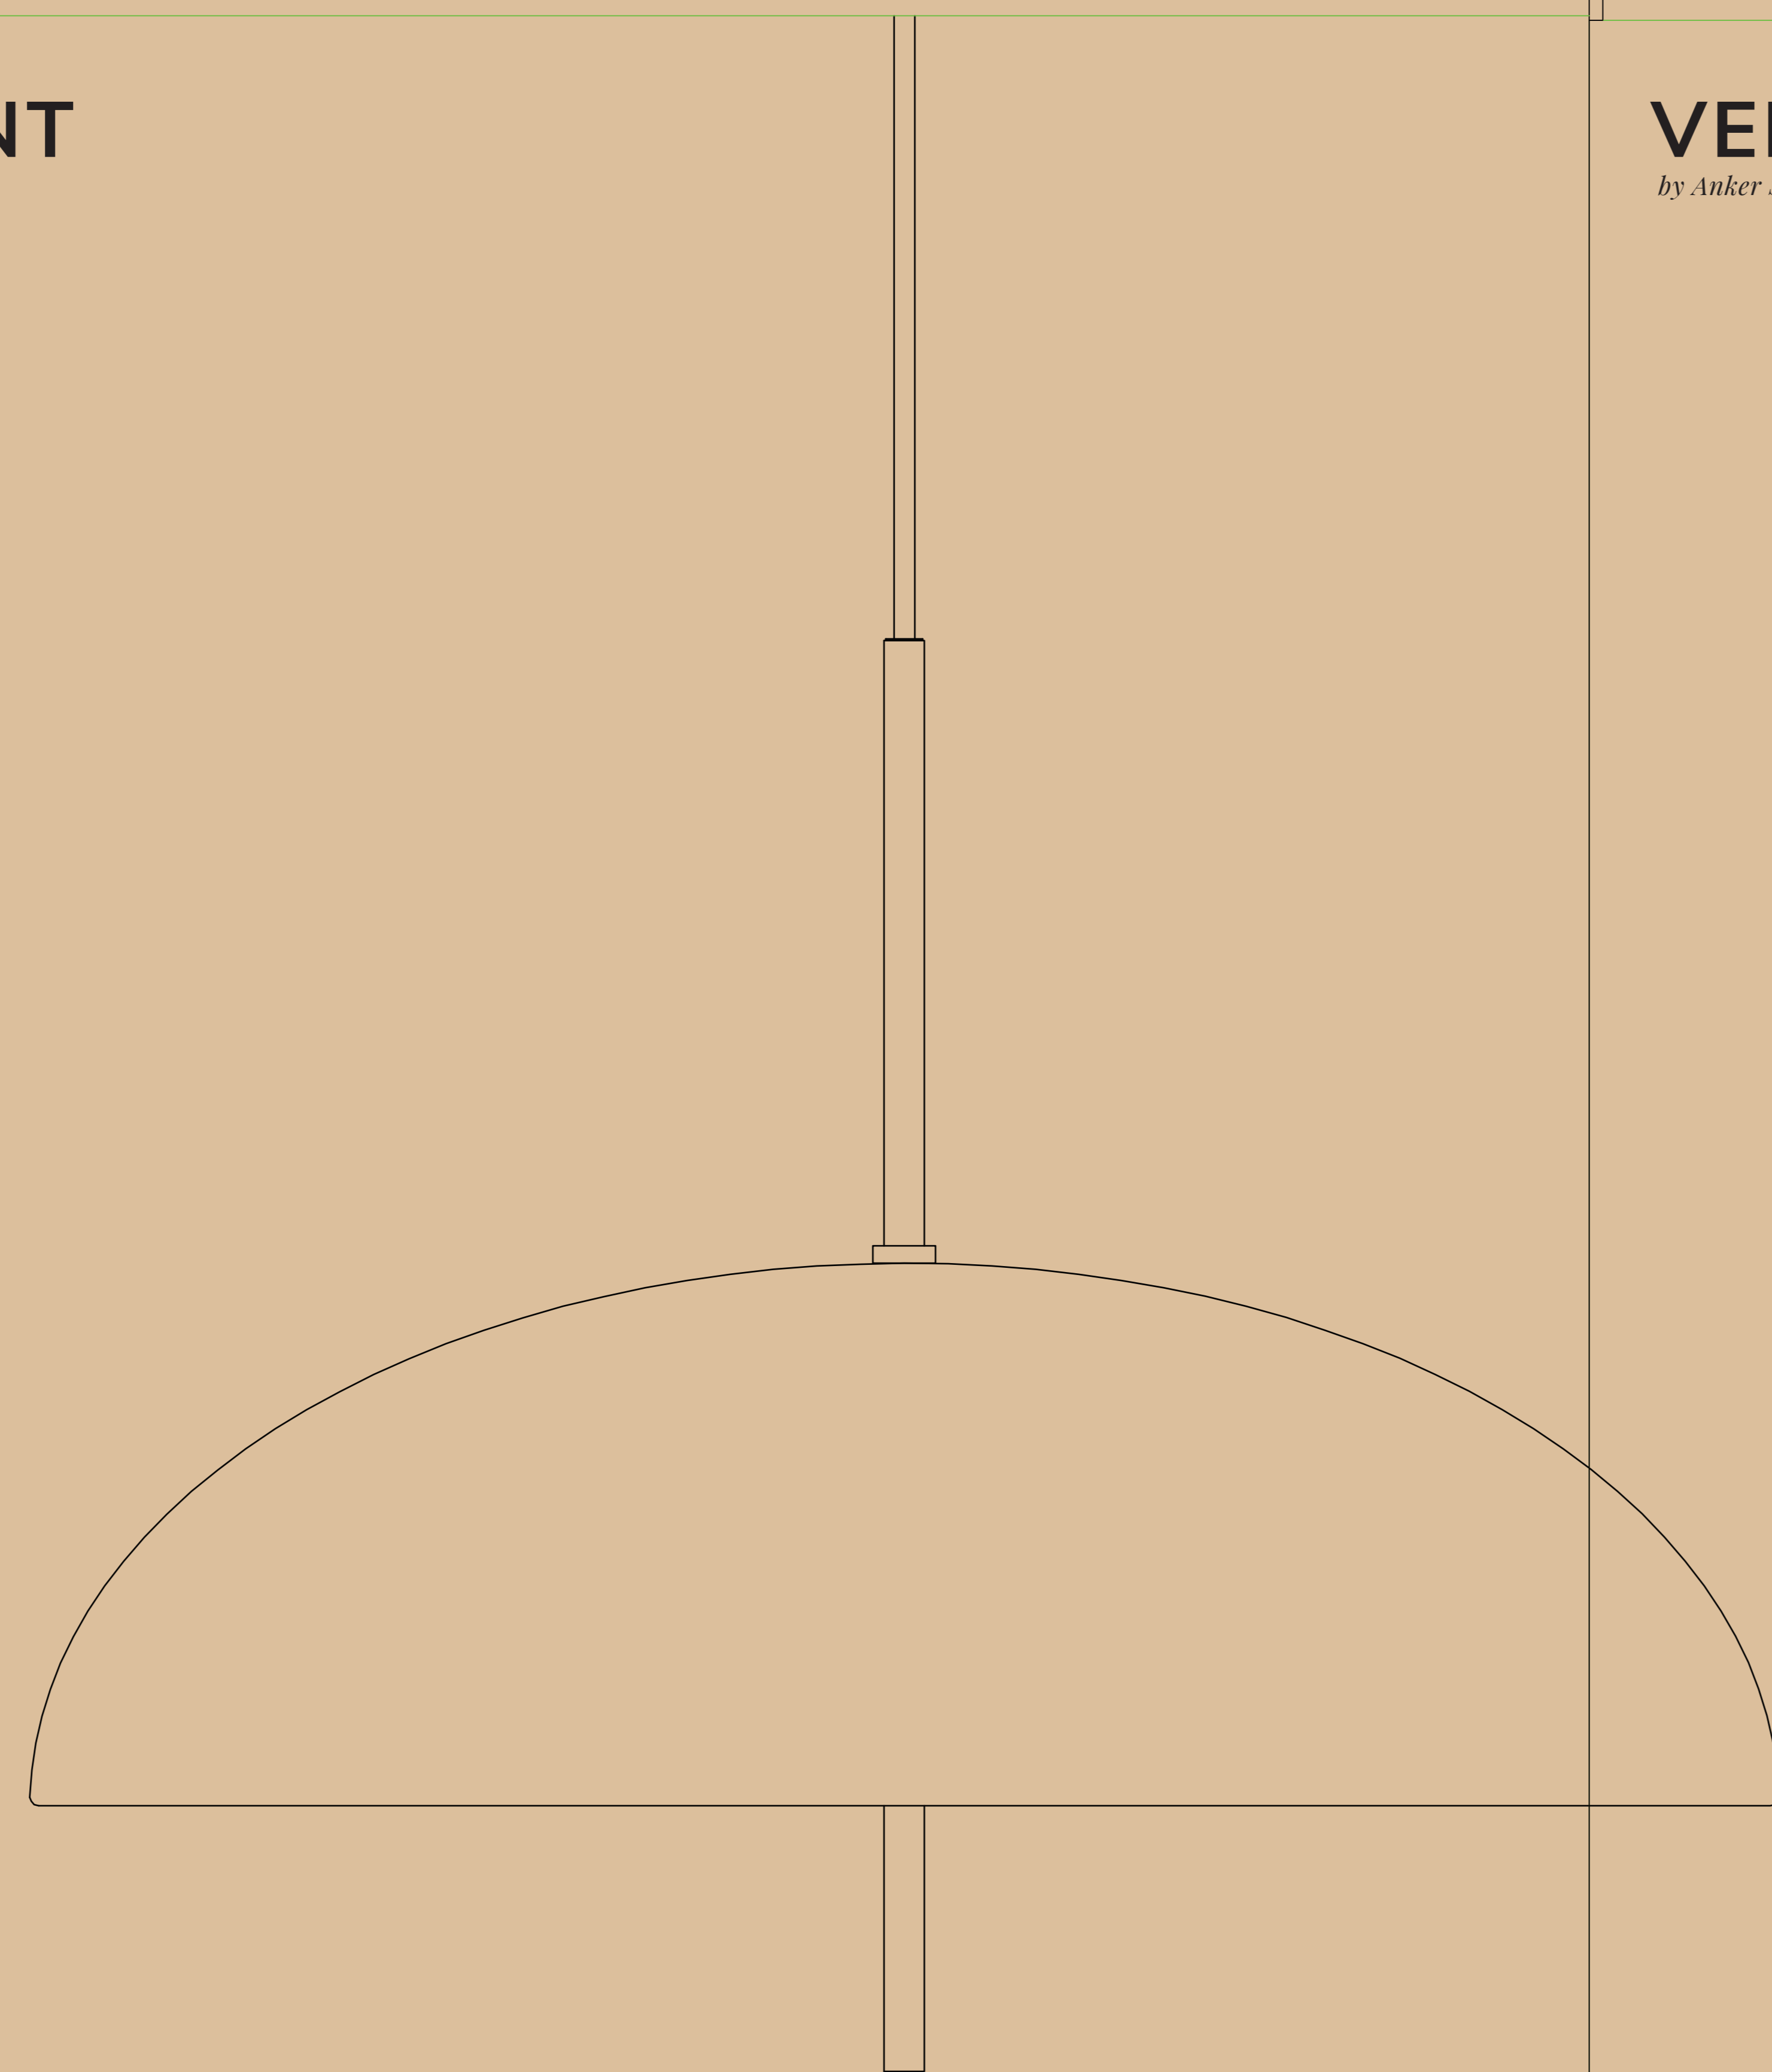

VERSALE PENDANT

by Anker Studio

VERSALE PENDANT

by Anker Studio

VERSALE PENDANT

by Anker Studio

Jonas Poulsen & C.T.

Anker Studio

VERSALE PENDANT

by Anker Studio

- Item number 2220053001
- Color White
- Material Metal/Plastic
- IP Class IP20-for indoor use, Class II
- Voltage 220-240V ~ 50/60Hz
- Cable Textile cable: White 300 cm non replaceable
- Light source E27, Max.2x15W Excl. light source

www.dftglobal.com