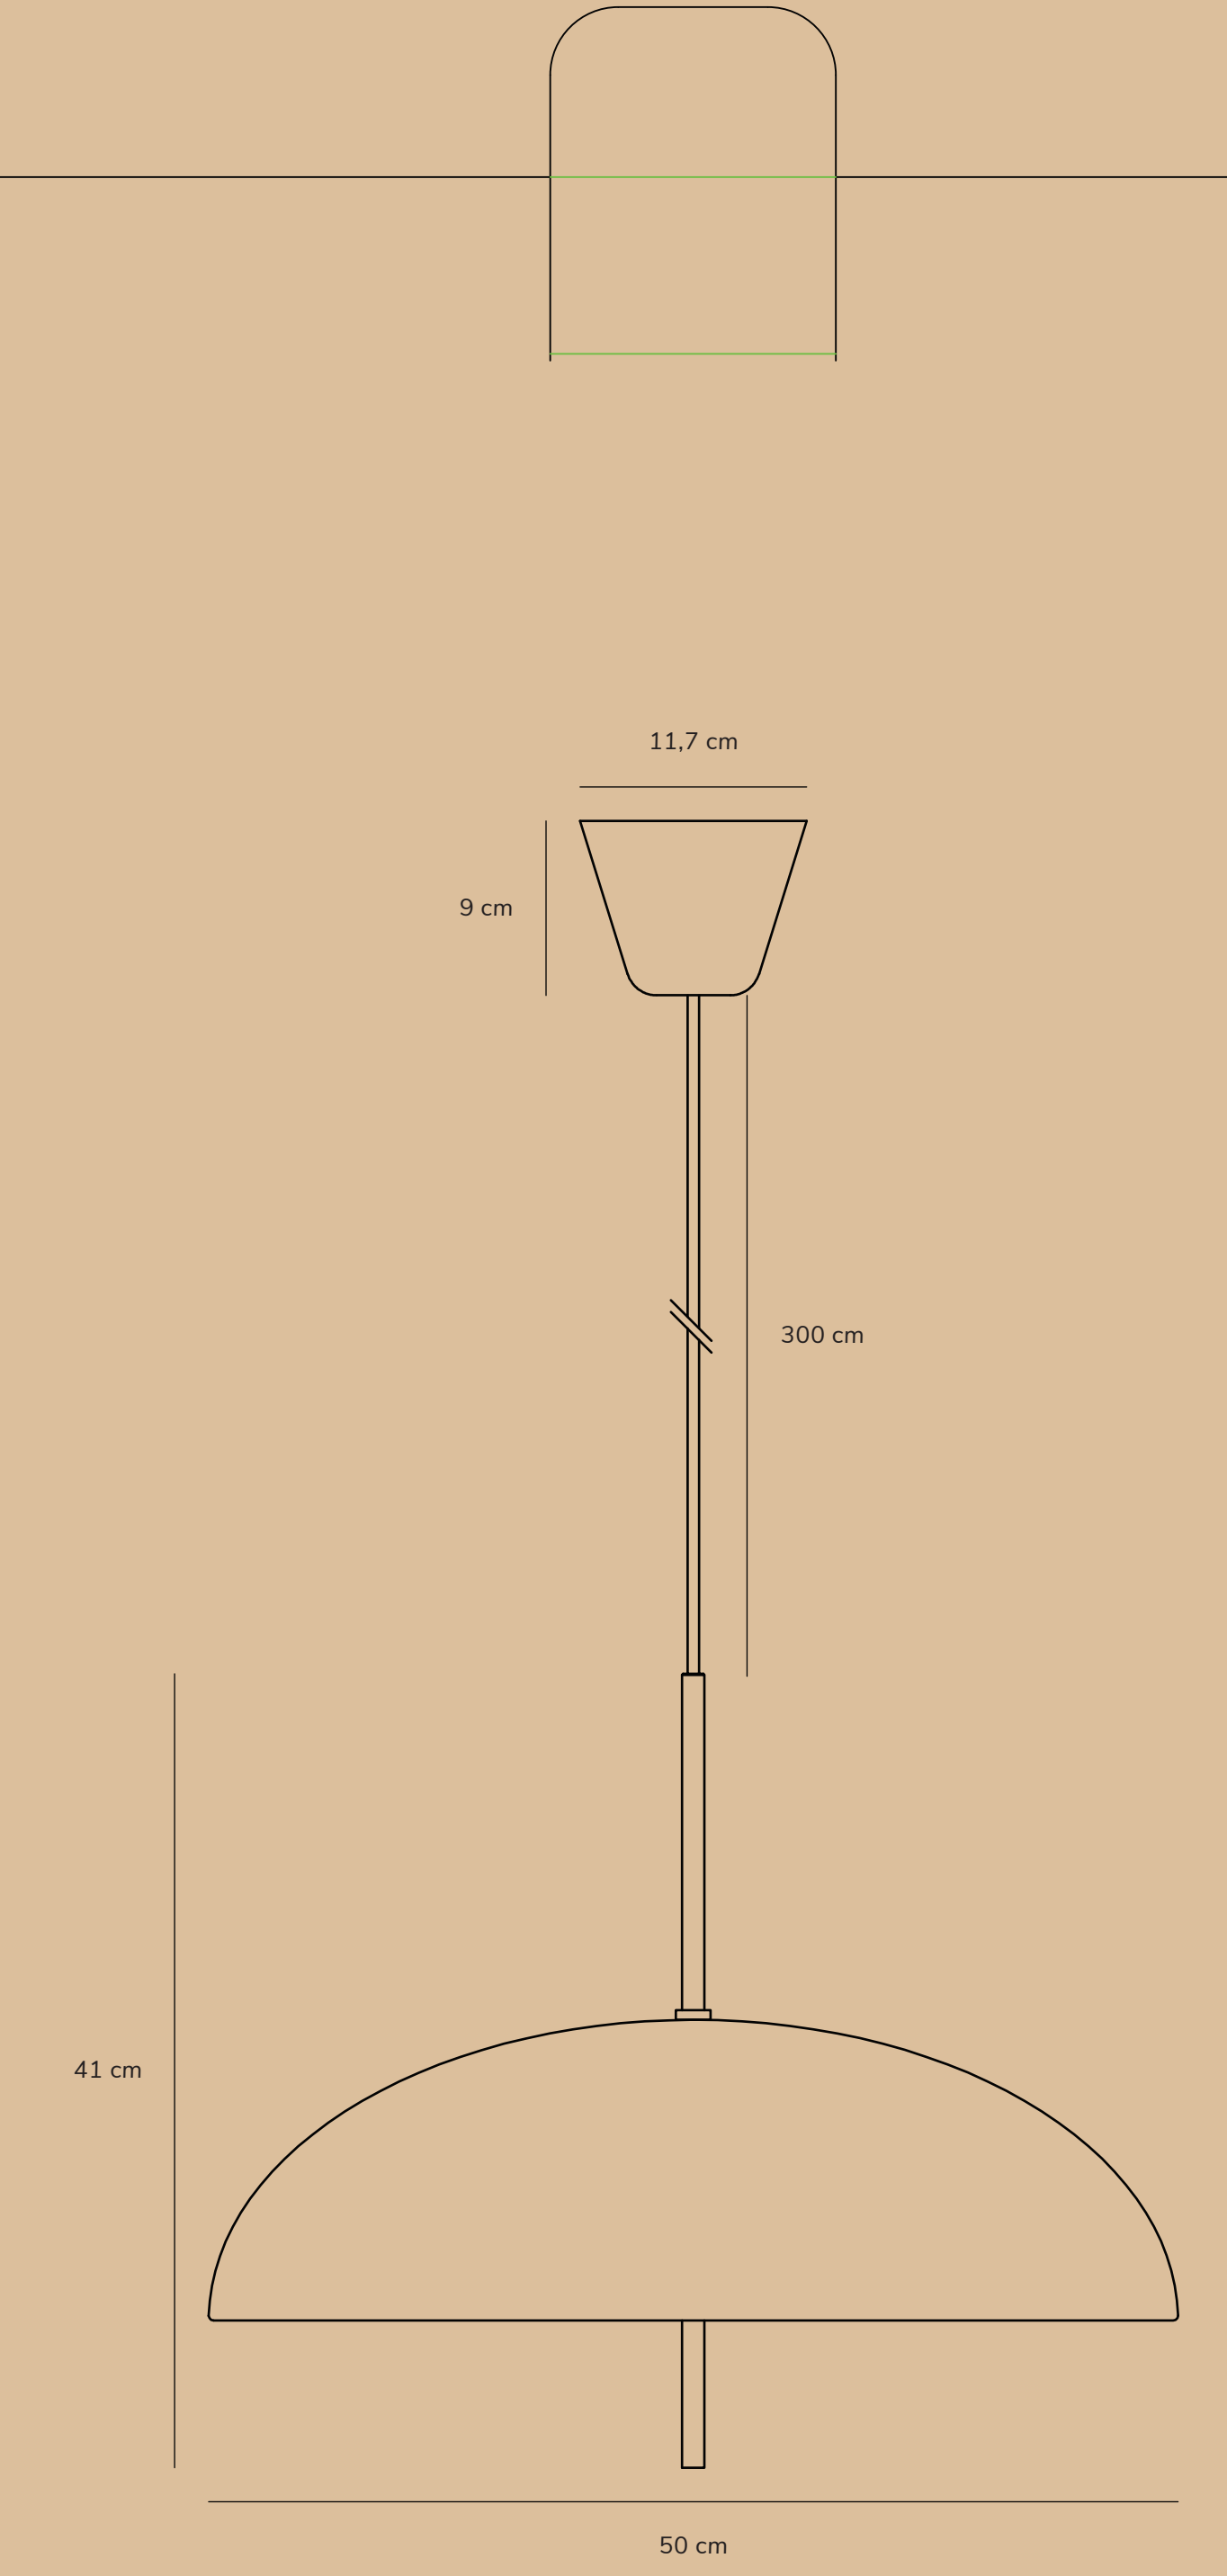

VERSALE PENDANT

by Anker Studio

VERSALE PENDANT

by Anker Studio

VERSALE PENDANT

by Anker Studio

Jonas Poulsen & Christian Troels Hansen

Anker Studio

VERSALE PENDANT

by Anker Studio

Item number 2220053003
Color Black
Material Metal/Plastic
IP Class IP20-for indoor use, Class II
Voltage 220-240V - 50/60Hz
Cable Textile cable; Black 300 cm non replaceable
Light source E27, Max.2x15W Excl. light source

© 2022 All rights reserved. dftpglobal.com