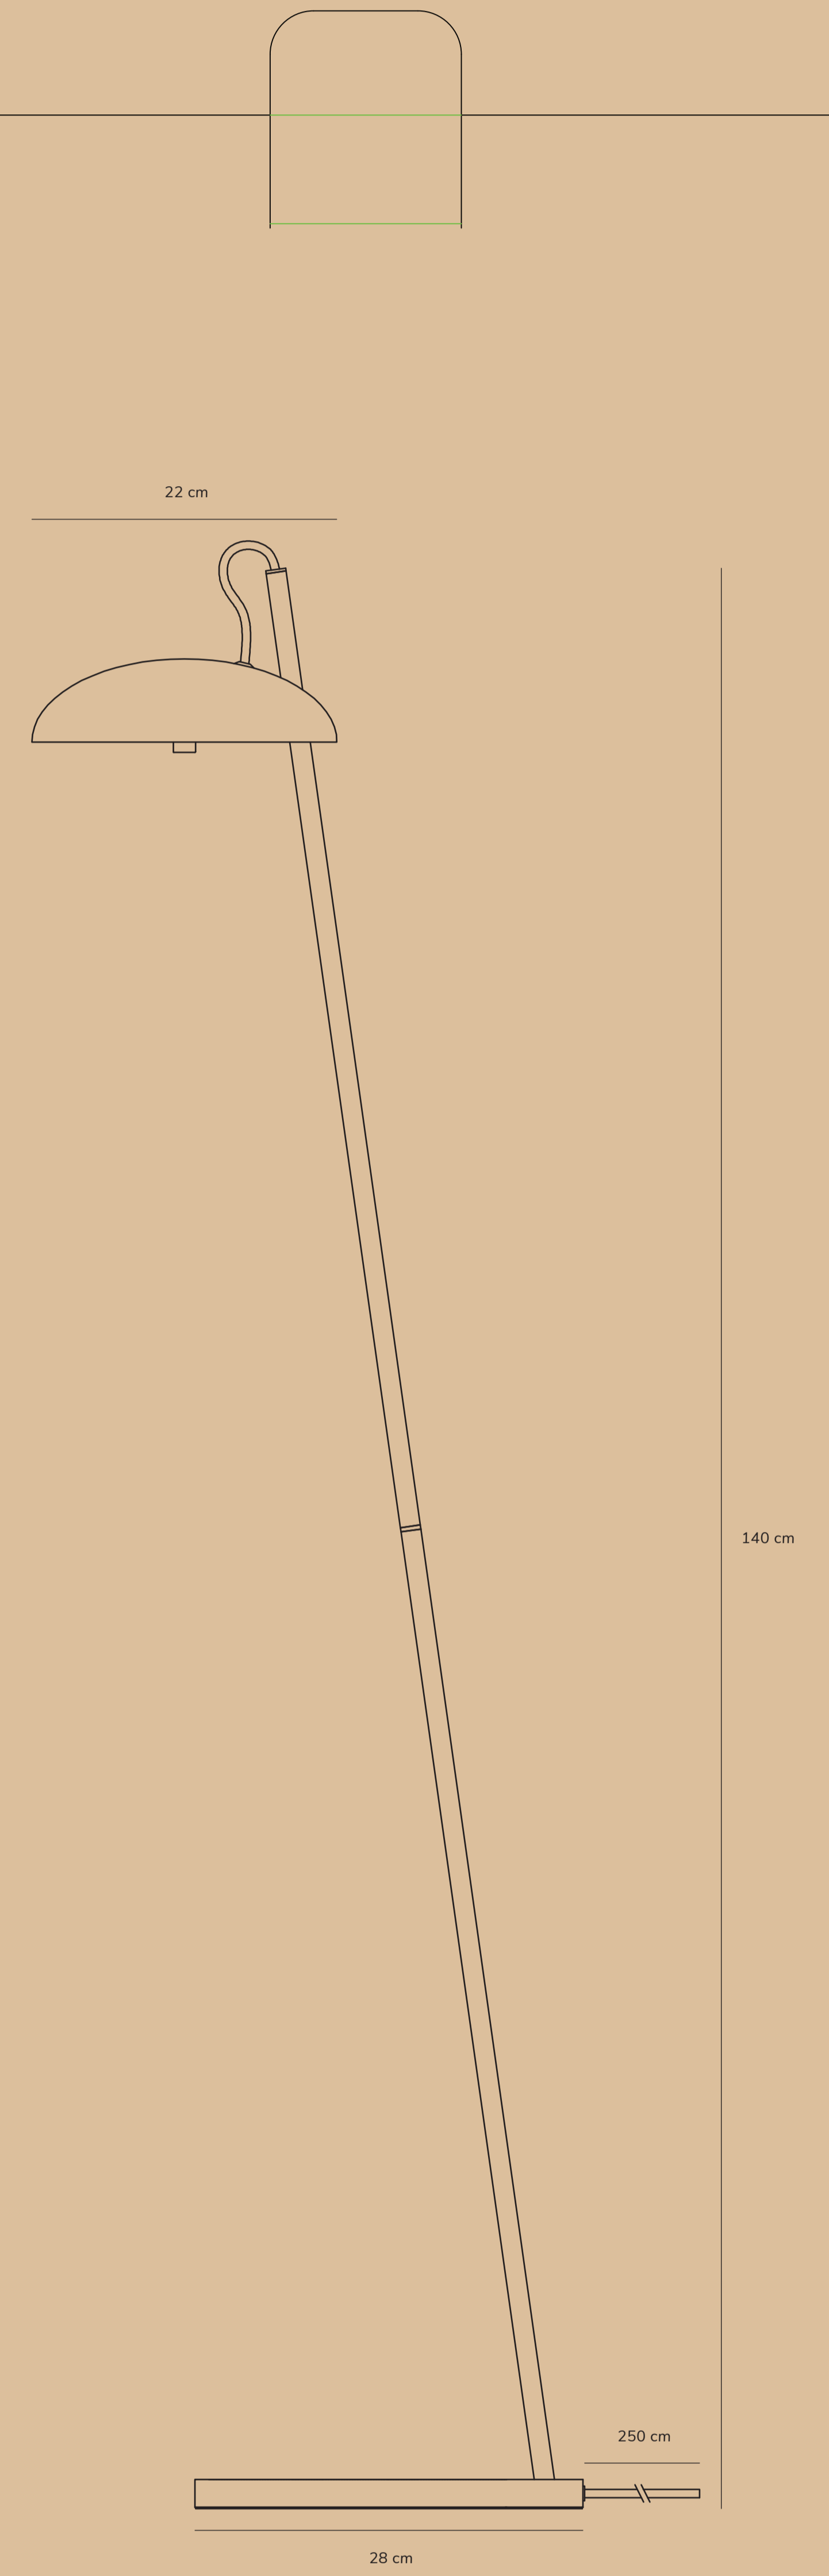

VERSALE FLOOR

by Anker Studio

VERSALE FLOOR

by Anker Studio

VERSALE FLOOR

by Anker Studio

Socket type
G9

Bulb not
included

3
Max wattage
LED

Jonas Poulsen & C.T.

Anker Studio

VERSALE FLOOR

by Anker Studio

Item number 2220064001
Color White
Material Metal/Plastic
IP Class IP20-for indoor use, Class II
Voltage 220-240V ~ 50/60Hz
Cable Textile cable: White 250cm non replaceable on the cable
Switch on the cable
Light source G9,Max.3x3W LED, Excl. light source

CE UK RoHS
www.dftglobal.com