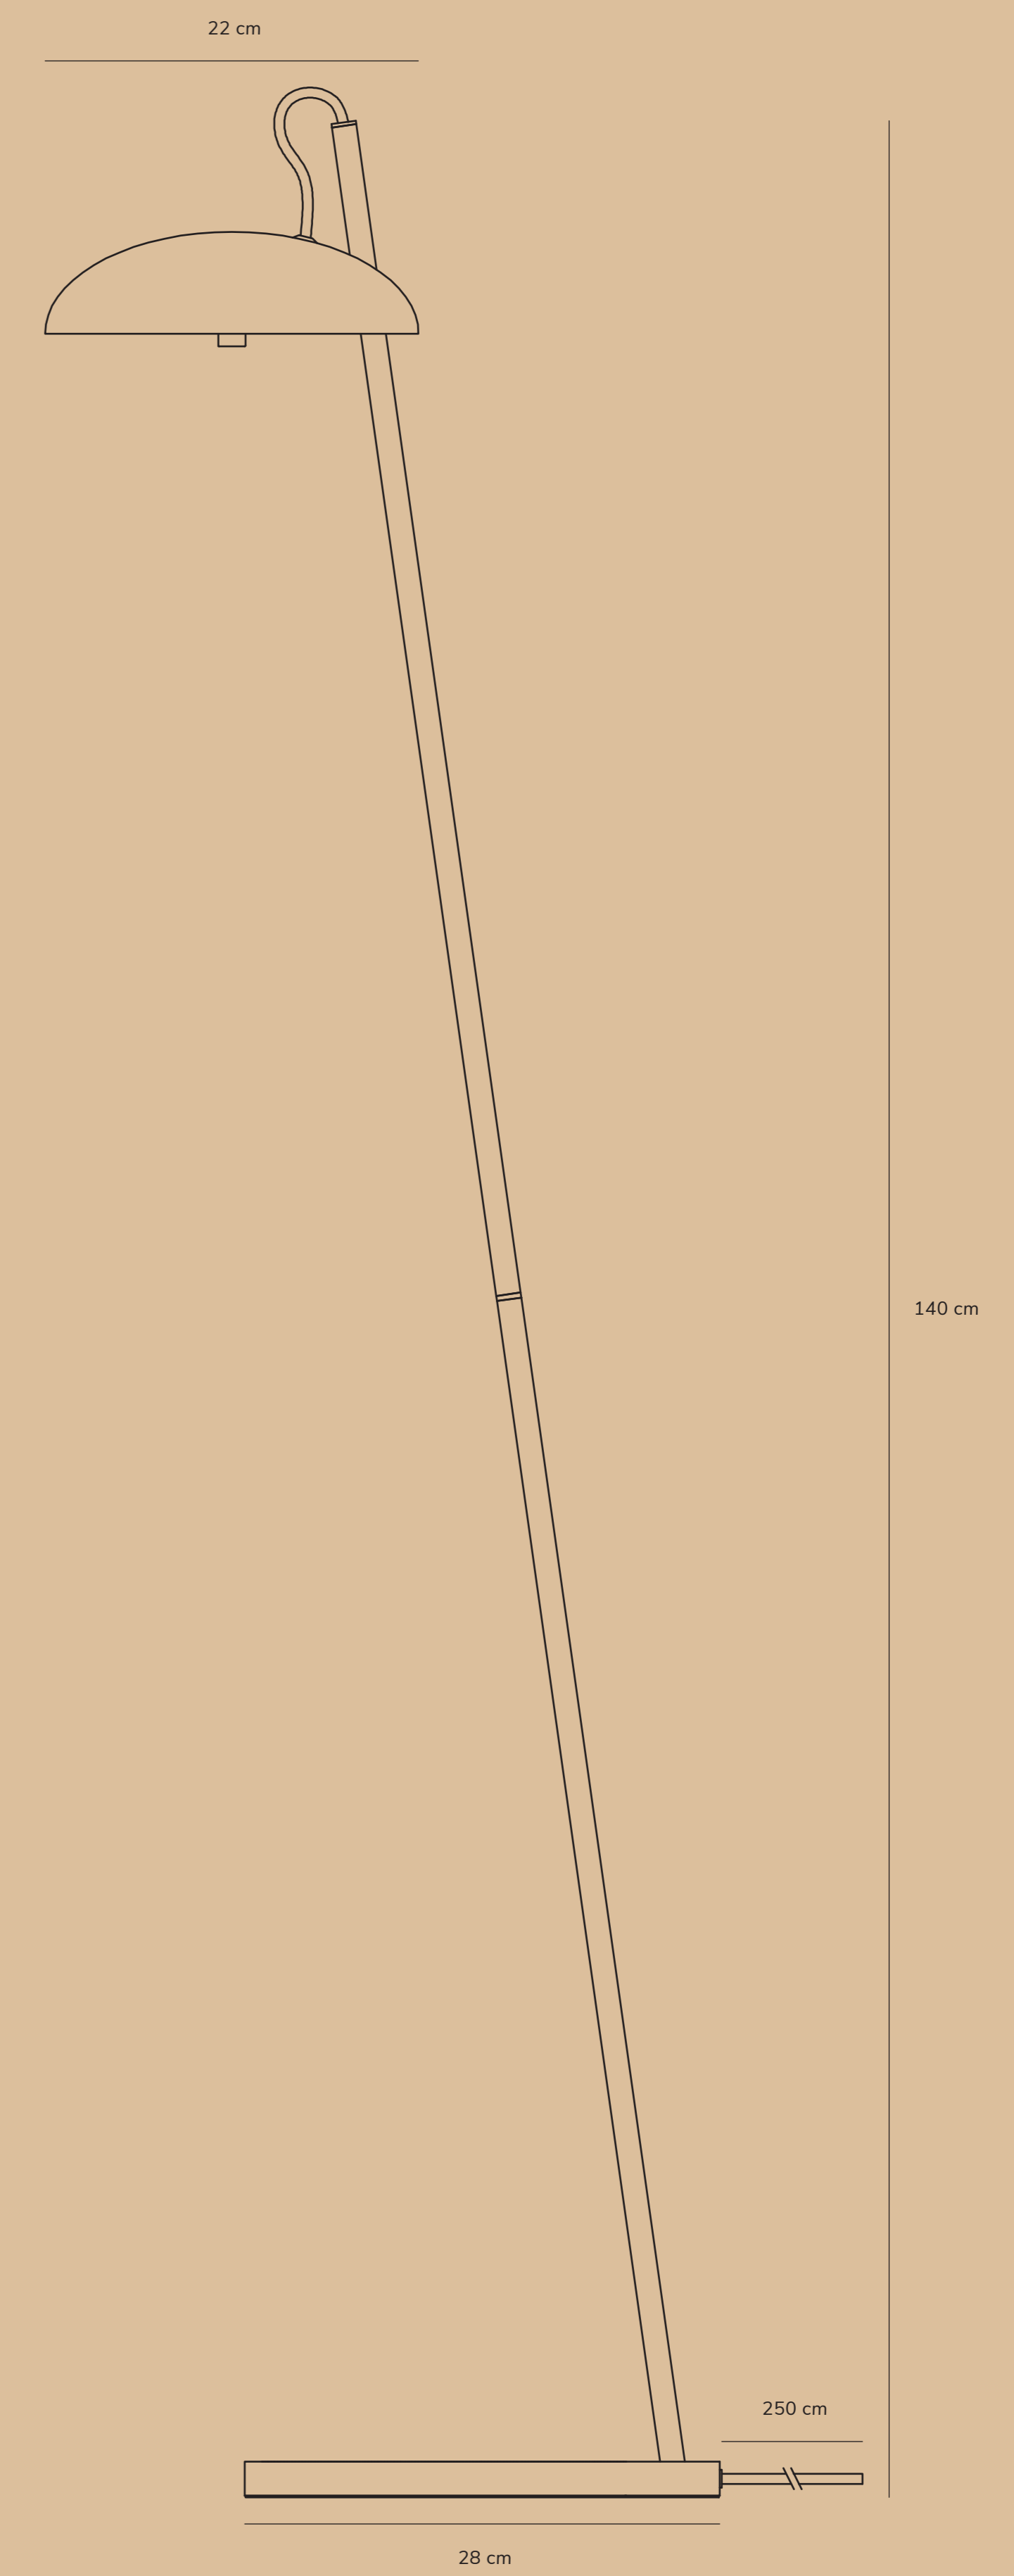

VERSALE FLOOR

by Anker Studio

VERSALE FLOOR

by Anker Studio

VERSALE FLOOR

by Anker Studio

Jonas Poulsen & C.T.

Anker Studio

VERSALE FLOOR

by Anker Studio

Item number 2220064003
Color Black
Material Metal/Plastic
IP Class IP20-for indoor use, Class II
Voltage 220-240V – 50/60Hz
Cable Textile cable: Black 250cm non replaceable on the cable
Switch on the cable
Light source G9,Max.3x3W LED, Excl. light source

dfdp
1000 02 Denmark
80 1000 Copenhagen
80 1000 0222