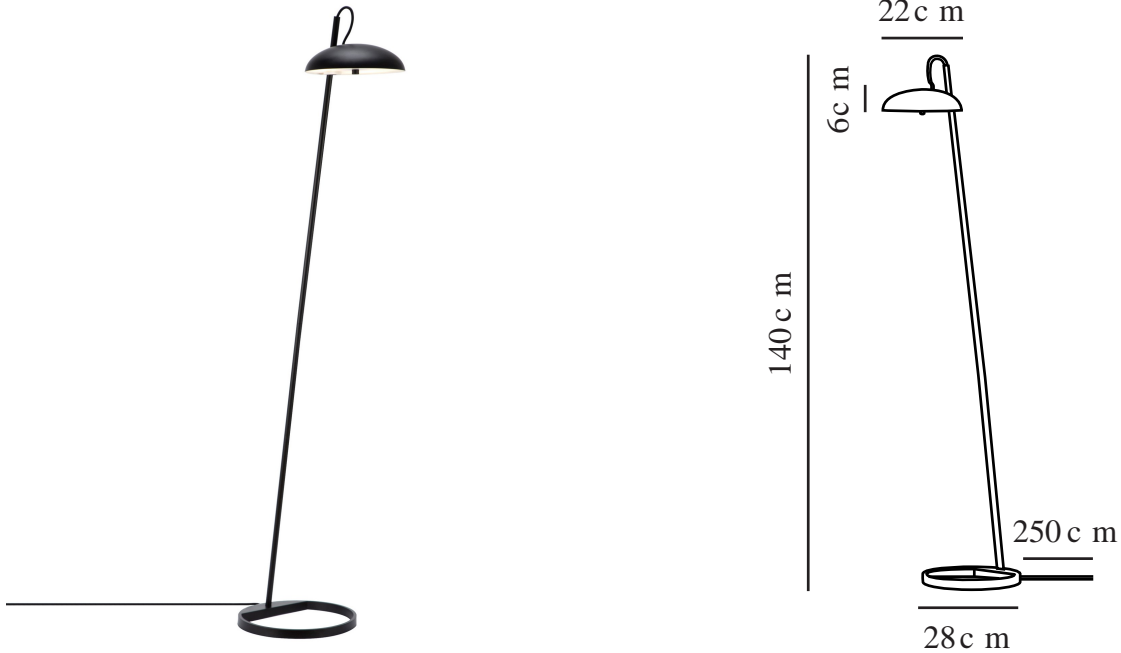

VERSALE | FLOOR LAMP | BLACK

2220064003

Voltage (V): 220-240 Volt
IP degree: IP20
Maximum bulb wattage (W): 3
Class (Class 1, Class 2, Class 3):
Class 2 (Double isolated)
Socket type: G9
Switch placement: On the cable

Primary material: Metal
Secondary material: Plastic
Colour of the cable: Black
Length of the cable (cm): 250
Surface material of the cable:
Textile
Is the cable replaceable: False
Colour: Black

Height (cm) : 140
Width (cm): 28
Tube Diameter (cm): 1.45
Shade Diameter (cm): 22
Shade Height (cm): 6
Length (cm): 28
Tilt Angle (°): 65
Turning Angle (°): 65

EAN: 5704924010224
Item Number: 2220064003
Pcs Per Master Carton: 2

Sales Box Height (cm): 72
Sales Box Width(cm): 33
Sales Box Depth (cm): 28
Sales Box Volume m³ : 0.0665
Product net weight (kg): 2.54

- Scandinavian minimalism • Soft shape with a contrast detail
- Soft and diffused light • Shade can tilt up and down

The Versale series by Anker Studio is the epitome of Scandinavian minimalism cut to the very core. A perfectly round shade with a uniform light surface only disturbed by the piercing frame. The floor lamp can easily create the perfect ambience anywhere you need a pleasant, glare-free light.