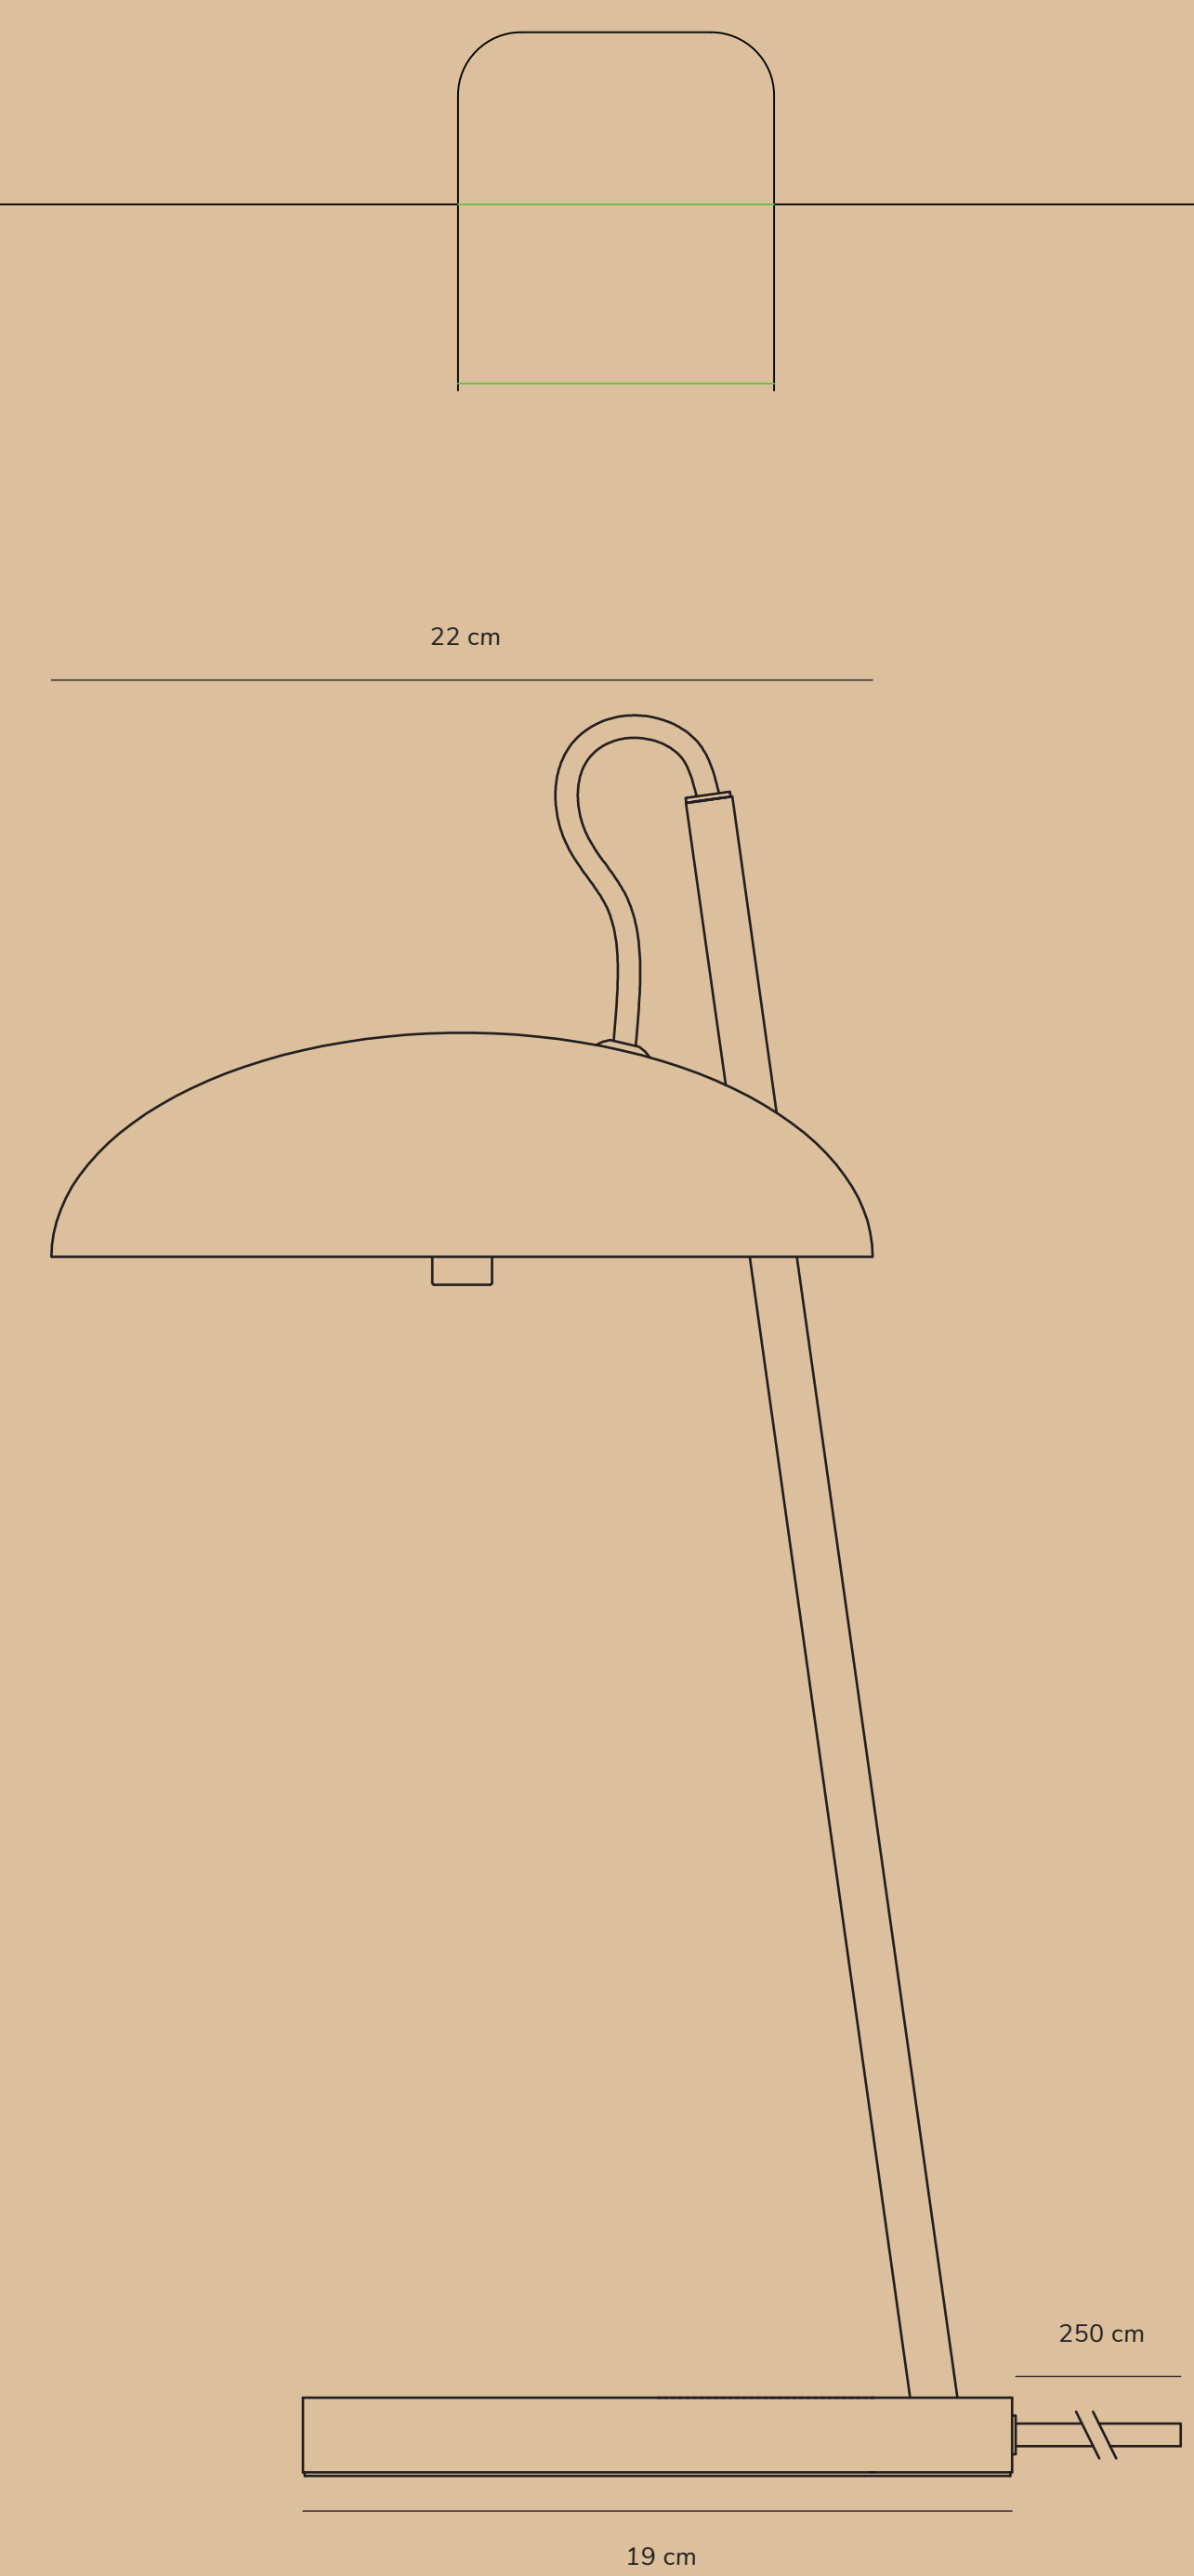

VERSALE TABLE

by Anker Studio

VERSALE TABLE

by Anker Studio

VERSALE TABLE

by Anker Studio

Danish design duo Anker Studio consists of Jonas Poulsen and Christian Troels Hansen. For Anker Studio, good design is a design that people remember and fall in love with. Something that is part of a bigger story and that will be cherished for years. When working with lighting, Jonas and Christian find the balance between functionality and aesthetics fascinating.

Jonas Poulsen & C.T.

Anker Studio

VERSALE TABLE

by Anker Studio

Item number 2220075001
Color White
Material Metal/Plastic
IP Class IP20-for indoor use, Class II
Voltage 220-240V ~ 50/60Hz
Cable Textile cable: White 250cm non replaceable on the cable
Switch on the cable
Light source G9,Max.3x3W LED, Excl. light source

www.dftglobal.com