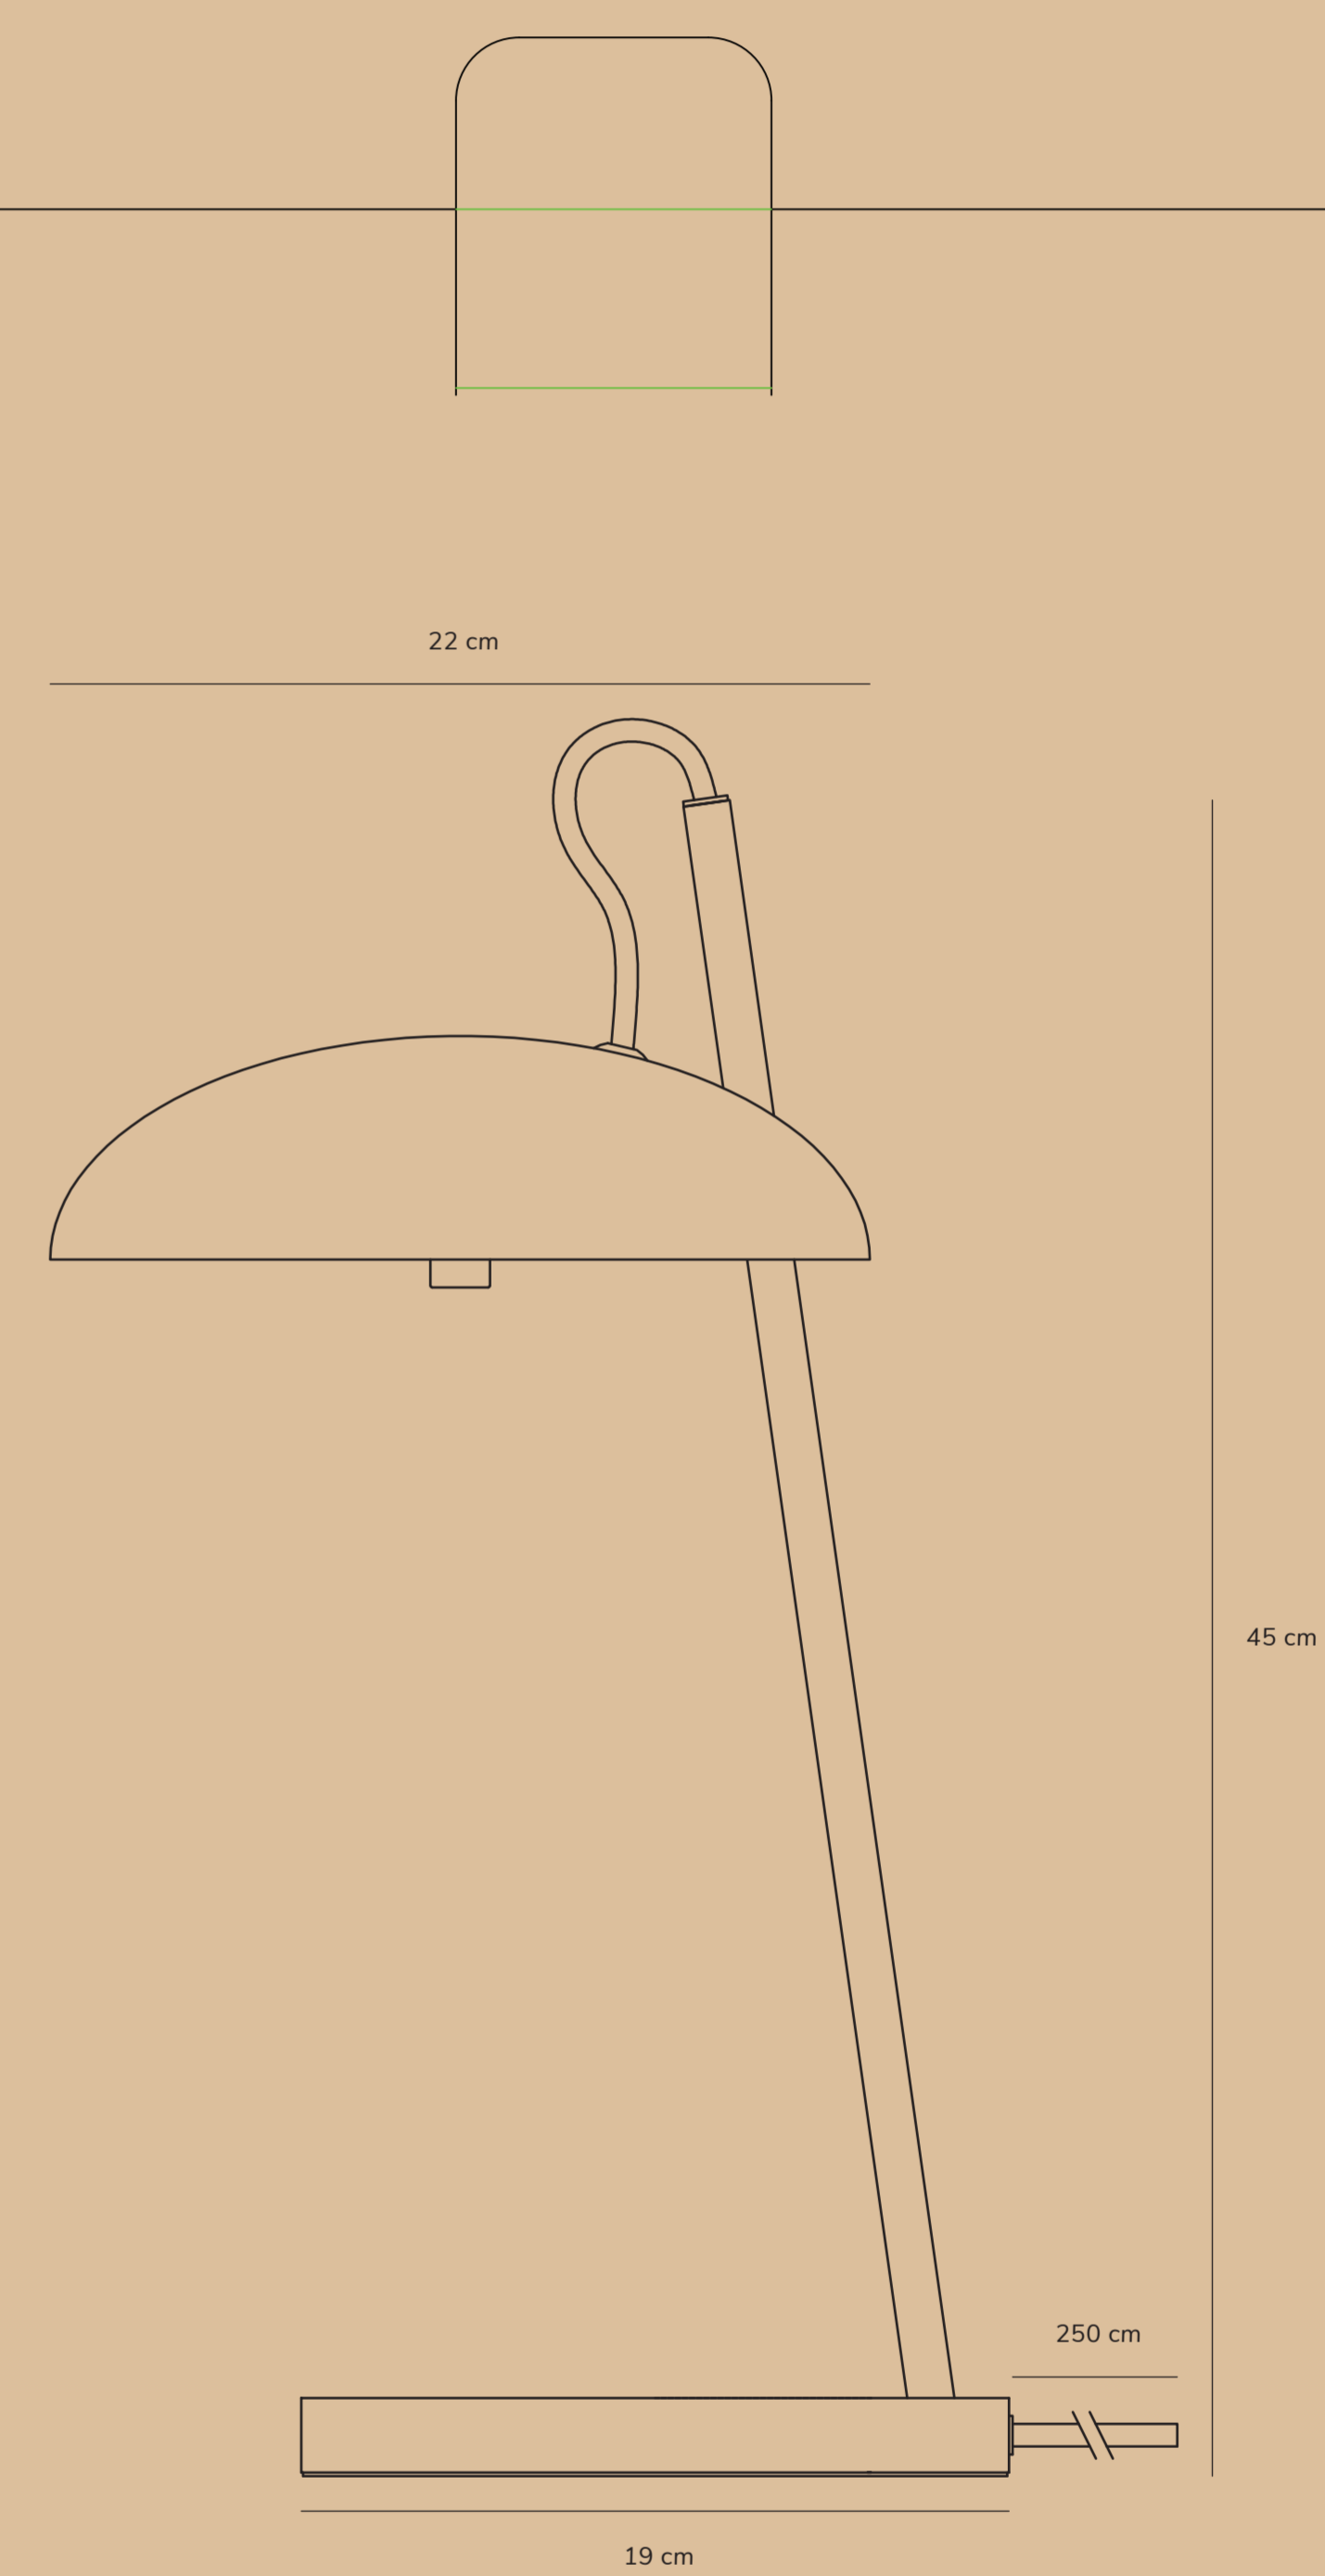

VERSALE TABLE

by Anker Studio

VERSALE TABLE

by Anker Studio

VERSALE TABLE

by Anker Studio

Danish design duo Anker Studio consists of Jonas Poulsen and Christian Troels Hansen. For Anker Studio, good design is a design that people remember and fall in love with. Something that is part of a bigger story and that will be cherished for years. When working with lighting, Jonas and Christian find the balance between functionality and aesthetics fascinating.

Jonas Poulsen & Christian Troels Hansen

Anker Studio

VERSALE TABLE

by Anker Studio

- **Item number** 2220075003
- **Color** Black
- **Material** Metal/Plastic
- **IP Class** IP20-for indoor use, Class II
- **Voltage** 220-240V ~ 50/60Hz
- **Cable** Textile cable: Black 250cm non replaceable on the cable
- **Light source** G9,Max.3x3W LED, Excl. light source

www.dftglobal.com

51704924010101

AACD 07032022 XY