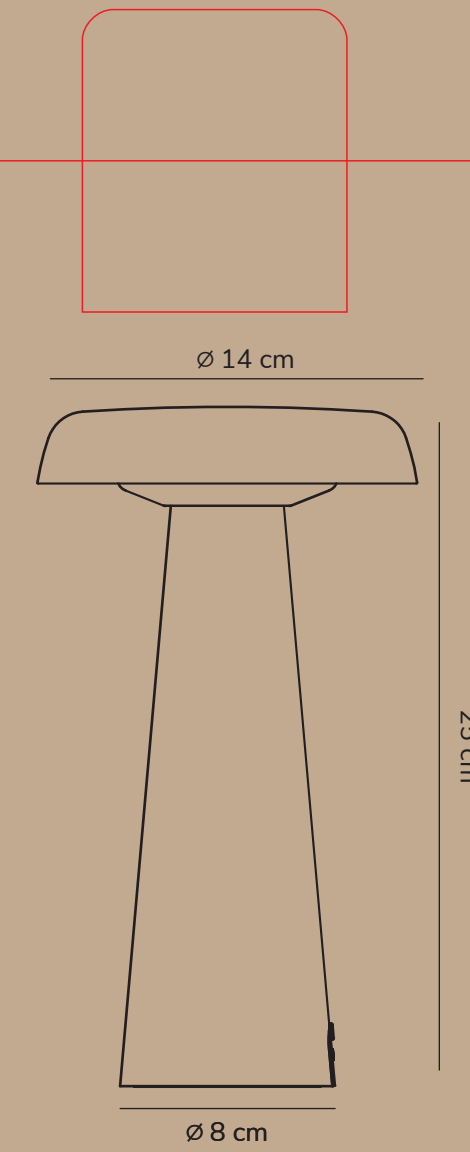

ARCELLO

by Bjørn + Balle

- **Item number** 2220155050
- **Color** Anthracite
- **Material** Metal
- **IP Class** IP54-for Indoor & Outdoor use, CLASS III
- **Cable** 1m USB cable
- **Kelvin** 2700K warm white light
- **Light source** LED
- **Lumen** 300lm/200lm/100lm for the whole lamp
  350lm (360°) for light source
- **Dimming** Incl. 3-Step MOODMAKER™
- **Switch** At the bottom of base
- **Voltage** DC5V,1A

www.dftpglobal.com

Model: A/S - China - Home made in - 100% - 100%

ARCELLO

by Bjørn + Balle

The designers combine minimalistic Scandinavian design with international trends. It's about image creation and recognizability. The overall identity of the product is its form, function, details, structure and materials, which all comes together. A product never stands alone but is part of an environment where the story being told supports the design.

BJØRN + BALLE have both carried out a large number of design tasks for both national and international clients at many different areas, such as product design, furniture design, interior design, identity programs and exhibitions, and together they have great success with lighting design.

BJØRN + BALLE has delivered a wide range of innovative technical solutions for the industry, as well as beautifully designed products for the consumer market.

Bjørn + Balle

Bjørn + Balle

Height x Width x Depth COLOR BOX (CM)	NET WEIGHT COLOR BOX (KG)
27 x 16.5 x 16.5 CM	0.13 KG
GROSS WEIGHT COLOR BOX (KG)	VOLUME COLOR BOX (CBM)
0.66 KG	0.007 CBM

AAD:02042022 XY