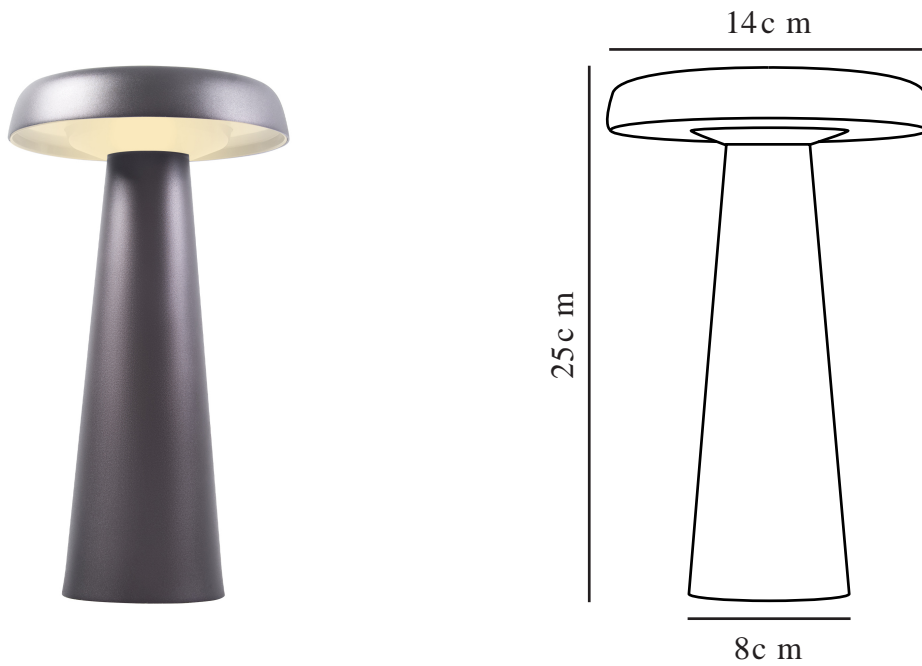

ARCELLO | TABLE LAMP | ANTHRACITE

2220155050

Voltage (V): 220-240 Volt
IP degree: IP54
Class (Class 1, Class 2, Class 3):
Class 3 (12V)
Socket type: LED Module
Switch placement: Under the base

Primary material: Metal
Secondary material: Plastic
Colour of the cable: Black
Length of the cable (cm): 100
Surface material of the cable:
Plastic
Is the cable replaceable: True
Suitable for Seaside: False
Colour: Anthracite

Height (cm): 25
Width (cm): 14
Shade Diameter (cm): 14
Outdoor base dimension (cm): 8
Length (cm): 14

EAN: 5704924010187
Item Number: 2220155050
Pcs Per Master Carton: 3
Sales Box Height (cm): 27
Sales Box Width (cm): 17

Sales Box Depth (cm): 17
Sales Box Volume m³ : 0.0078
Product net weight (kg): 0.459

Brightness of light (Lumen): 300
Colour temperature (Kelvin): 2700
Ra-value : 80
Lifetime (hours): 15000
Battery lasting time for each
lumen: 300lm/5h, 200lm/10h,
100lm/20h
Battery recharging 0%-100% (h):
4
Energy class: E
Actual watt (W): 2.8

- **Elegant design** • **Portable and re-chargeable with included USB** • **Pleasant, downward-facing light**
- **Beautiful anodized surface** • **Suitable for in- and outdoor use (IP54)** • **5-year LED guarantee**