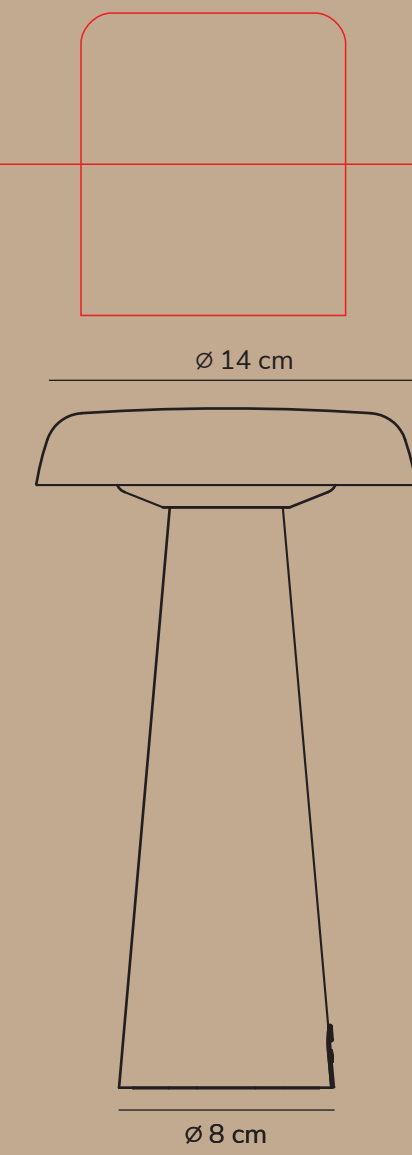

165X165X270MM

ARCELLO

by Bjørn + Balle

ARCELLO

by Bjørn + Balle

ARCELLO

by Bjørn + Balle

- **LED**
  Non replaceable light source
- Incl. charging cable
- Incl. battery
- 100% 70% 30%
  3-step dimming
- 5 year LED guarantee

2.8W DC5V,1A 350LM (360°)

ARCELLO

by Bjørn + Balle

- **Item number** 2220155061
- **Color** Anodized burnished brass
- **Material** Metal
- **IP Class** IP54-for Indoor & Outdoor use, CLASS III
- **Cable** 1m USB cable
- **Kelvin** 2700K warm white light
- **Light source** LED
- **Lumen** 300lm/200lm/100lm for the whole lamp
  350lm (360°) for light source
- **Dimming** Incl. 3-Step MOODMAKER™
- **Switch** At the bottom of base
- **Voltage** DC5V,1A

www.dftglobal.com

The designers combine minimalistic Scandinavian design with international trends. It's about image creation and recognizability. The overall identity of the product is its form, function, details, structure and materials, which all comes together. A product never stands alone but is part of an environment where the story being told supports the design.

BJØRN + BALLE have both carried out a large number of design tasks for both national and international clients at many different areas, such as product design, furniture design, interior design, identity programs and exhibitions, and together they have great success with lighting design.

BJØRN + BALLE has delivered a wide range of innovative technical solutions for the industry, as well as beautifully designed products for the consumer market.

Bjørn + Balle

Bjørn + Balle

Height x Width x Depth COLOR BOX (CM)	NET WEIGHT COLOR BOX (KG)
27 x 16.5 x 16.5 CM	0.13 KG
GROSS WEIGHT COLOR BOX (KG)	VOLUME COLOR BOX (CBM)
0.66 KG	0.007 CBM

AAD:02042022.XY