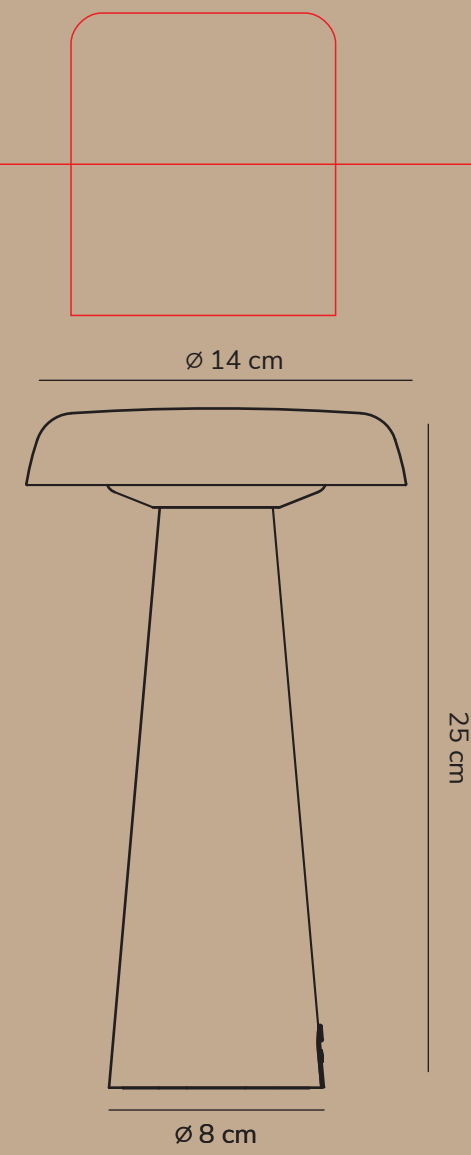

www.dftglobal.com

ARCELLO

by Bjørn + Balle

The designers combine minimalistic Scandinavian design with international trends. It's about image creation and recognizability. The overall identity of the product is its form, function, details, structure and materials, which all comes together. A product never stands alone but is part of an environment where the story being told supports the design.

BJØRN + BALLE have both carried out a large number of design tasks for both national and international clients at many different areas, such as product design, furniture design, interior design, identity programs and exhibitions, and together they have great success with lighting design.

BJØRN + BALLE has delivered a wide range of innovative technical solutions for the industry, as well as beautifully designed products for the consumer market.

Bjørn + Balle

Bjørn + Balle

Height x Width x Depth COLOR BOX (CM)	NET WEIGHT COLOR BOX (KG)
27 x 16.5 x 16.5 CM	0.13 KG
GROSS WEIGHT COLOR BOX (KG)	VOLUME COLOR BOX (CBM)
0.66 KG	0.007 CBM

AAD:02042022.XY