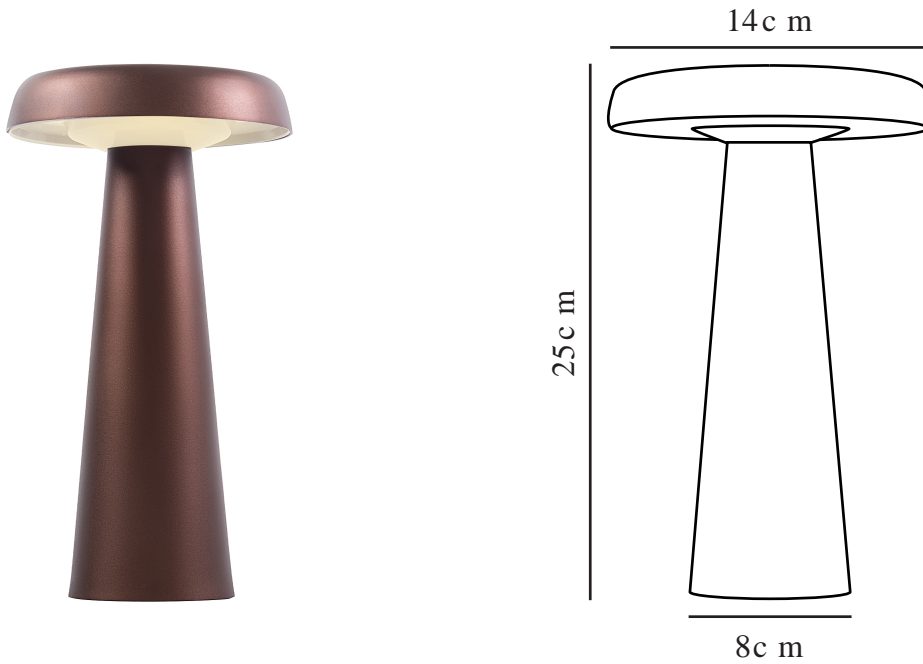

ARCELLO | TABLE LAMP | BRUNISHED BRASS

2220155061

Voltage (V): 220-240 Volt
IP degree: IP54
Class (Class 1, Class 2, Class 3):
Class 3 (12V)
Socket type: LED Module
Switch placement: Under the base

Primary material: Metal
Secondary material: Plastic
Colour of the cable: Black
Length of the cable (cm): 100
Surface material of the cable:
Plastic
Is the cable replaceable: True
Suitable for Seaside: False
Colour: Burnished brass

Height (cm): 25
Width (cm): 14
Shade Diameter (cm): 14
Outdoor base dimension (cm): 8
Length (cm): 14

EAN: 5704924010040
Item Number: 2220155061
Pcs Per Master Carton: 3
Sales Box Height (cm): 27
Sales Box Width (cm): 17

Sales Box Depth (cm): 17
Sales Box Volume m³ : 0.0078
Product net weight (kg): 0.459

Brightness of light (Lumen): 300
Colour temperature (Kelvin): 2700
Ra-value : 80
Lifetime (hours): 15000
Battery lasting time for each
lumen: 300lm/5h, 200lm/10h,
100lm/20h
Battery recharging 0%-100% (h):
4
Energy class: E
Actual watt (W): 2.8

- **Elegant design** • **Portable and re-chargeable with included USB** • **Pleasant, downward-facing light**
- **Beautiful anodized surface** • **Suitable for in- and outdoor use (IP54)** • **5-year LED guarantee**