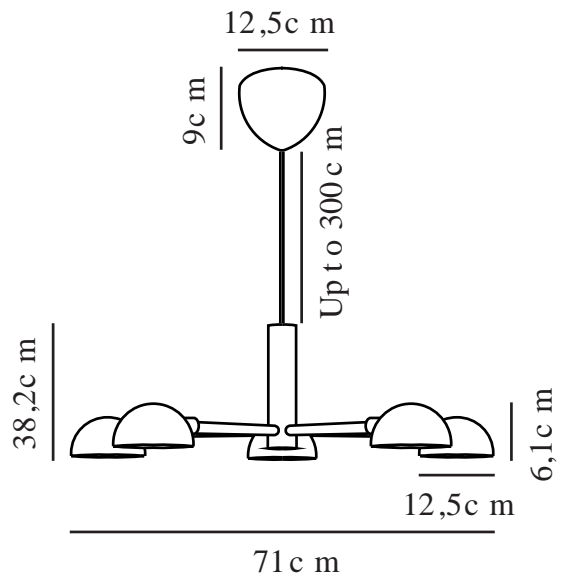

NOMI | PENDANT | BLACK

2220163003

Voltage (V): 220-240 Volt
IP degree: IP20
Maximum bulb wattage (W): 5x8W
Class (Class 1, Class 2, Class 3):
Class 2 (Double isolated)
Socket type: E14

Primary material: Metal
Secondary material: Plastic
Colour of the cable: Black
Length of the cable (cm): 300
Surface material of the cable:
Textile
Is the cable replaceable: False
Colour: Black

Height (cm): 38
Width (cm): 71
Shade Diameter (cm): 12.5
Shade Height (cm): 6.1

EAN: 5704924013652
Item Number: 2220163003
Pcs Per Master Carton: 2

Sales Box Height (cm): 23
Sales Box Width(cm): 75
Sales Box Depth (cm): 75
Sales Box Volume m³ : 0.1294
Product net weight (kg): 2.85

• Minimalistic design • Perfect above a round table

The Nomi series created by Danish designer Bønnelycke MDD is an elegant light that is perfect above the dining table. The lamp bulbs are covered by diffusers that ensure a pleasant, glare-free light.