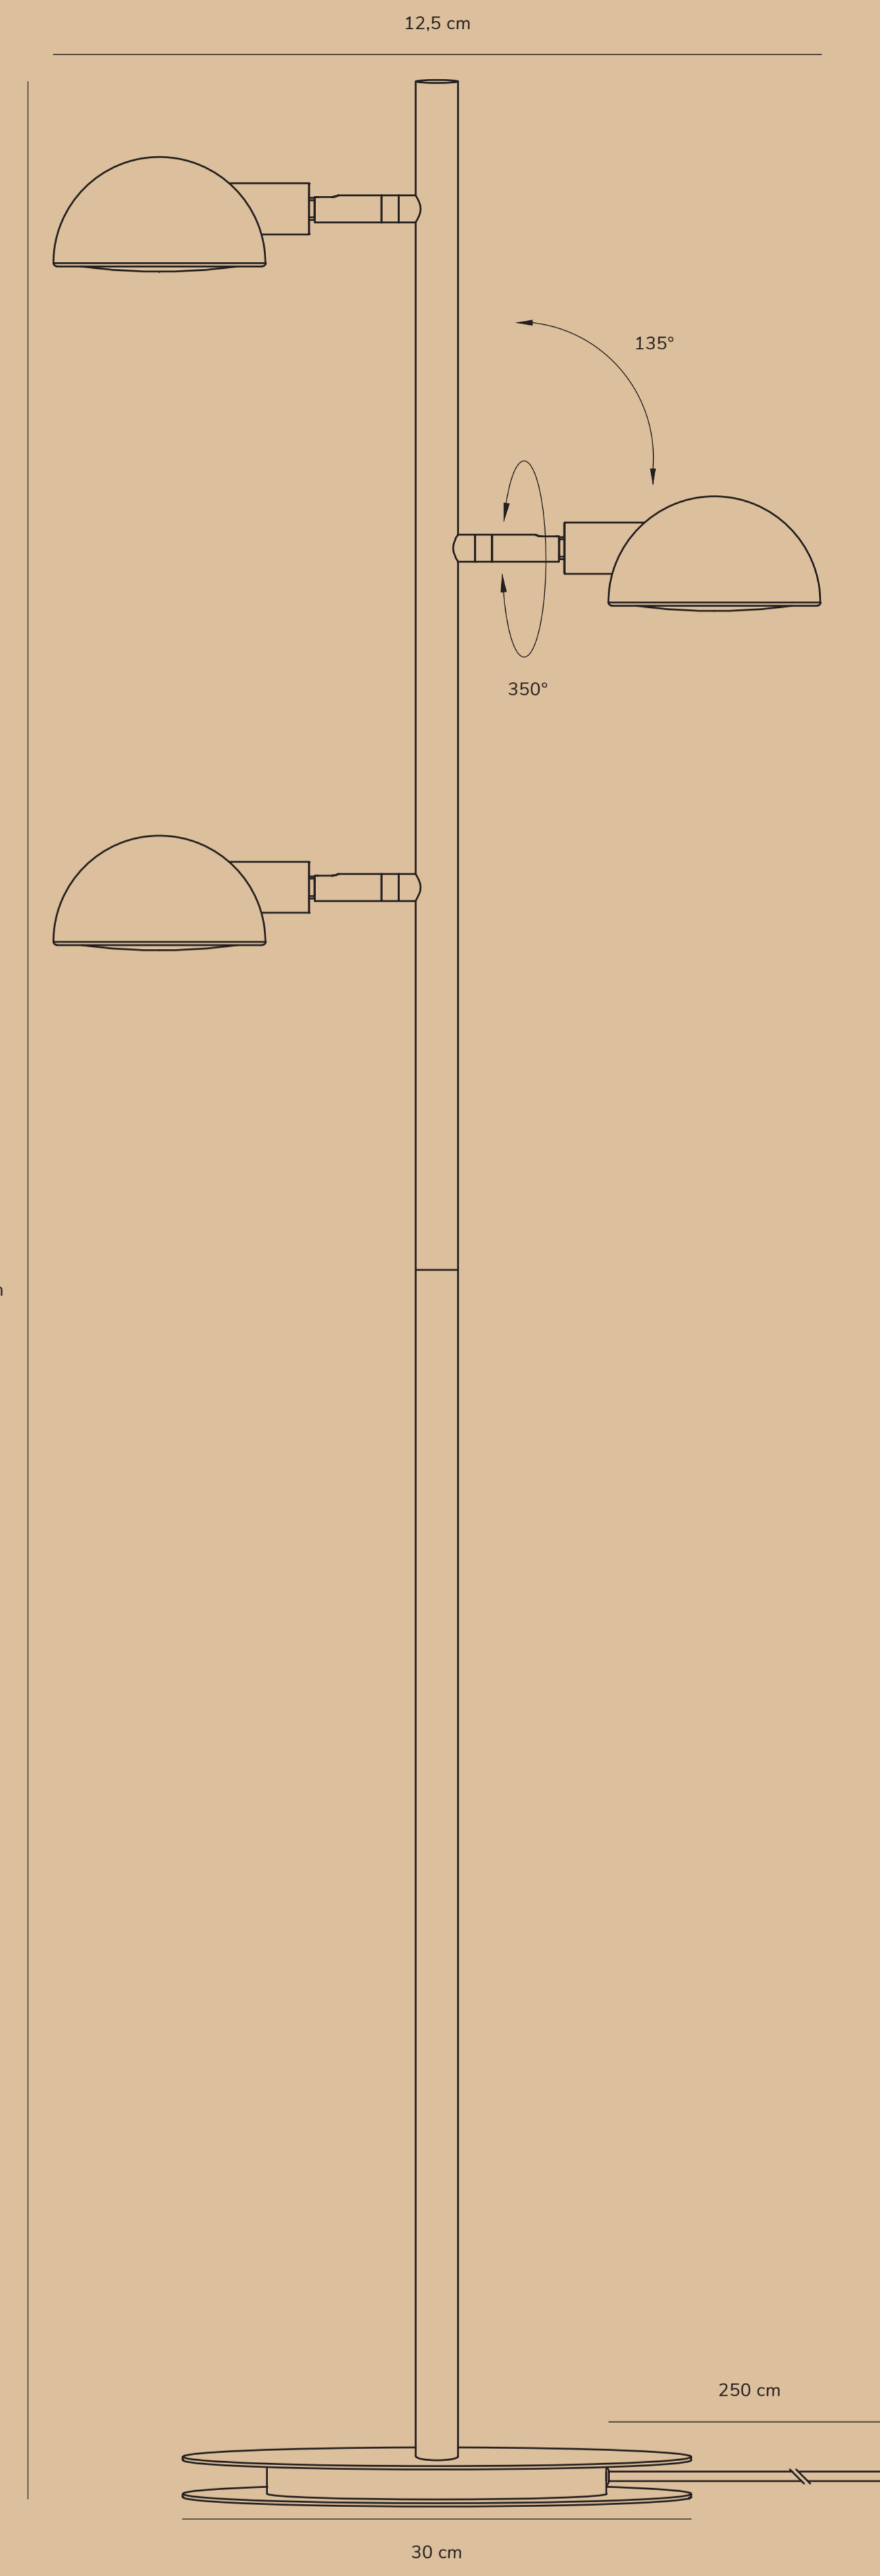

NOMI

by *Bonnelycke mdd*

NOMI

by *Bonnelycke mdd*

NOMI

by *Bonnelycke mdd*

- Socket type
  E14
- Bulb not included
- Max wattage
  LED

NOMI

by *Bonnelycke mdd*

Item number 2220194003
Color Black
Material Metal/Plastic
IP Class IP20-for indoor use, Class II
Voltage 220-240V ~ 50/60Hz
Cable Textile cable: Black 250cm non replaceable
Switch On the fixture
Light source E14,Max.3x8W LED, Excl. light source

B1
Bonnelycke mdd

dftp
105 105
0120422777
AAO 20082022 XY