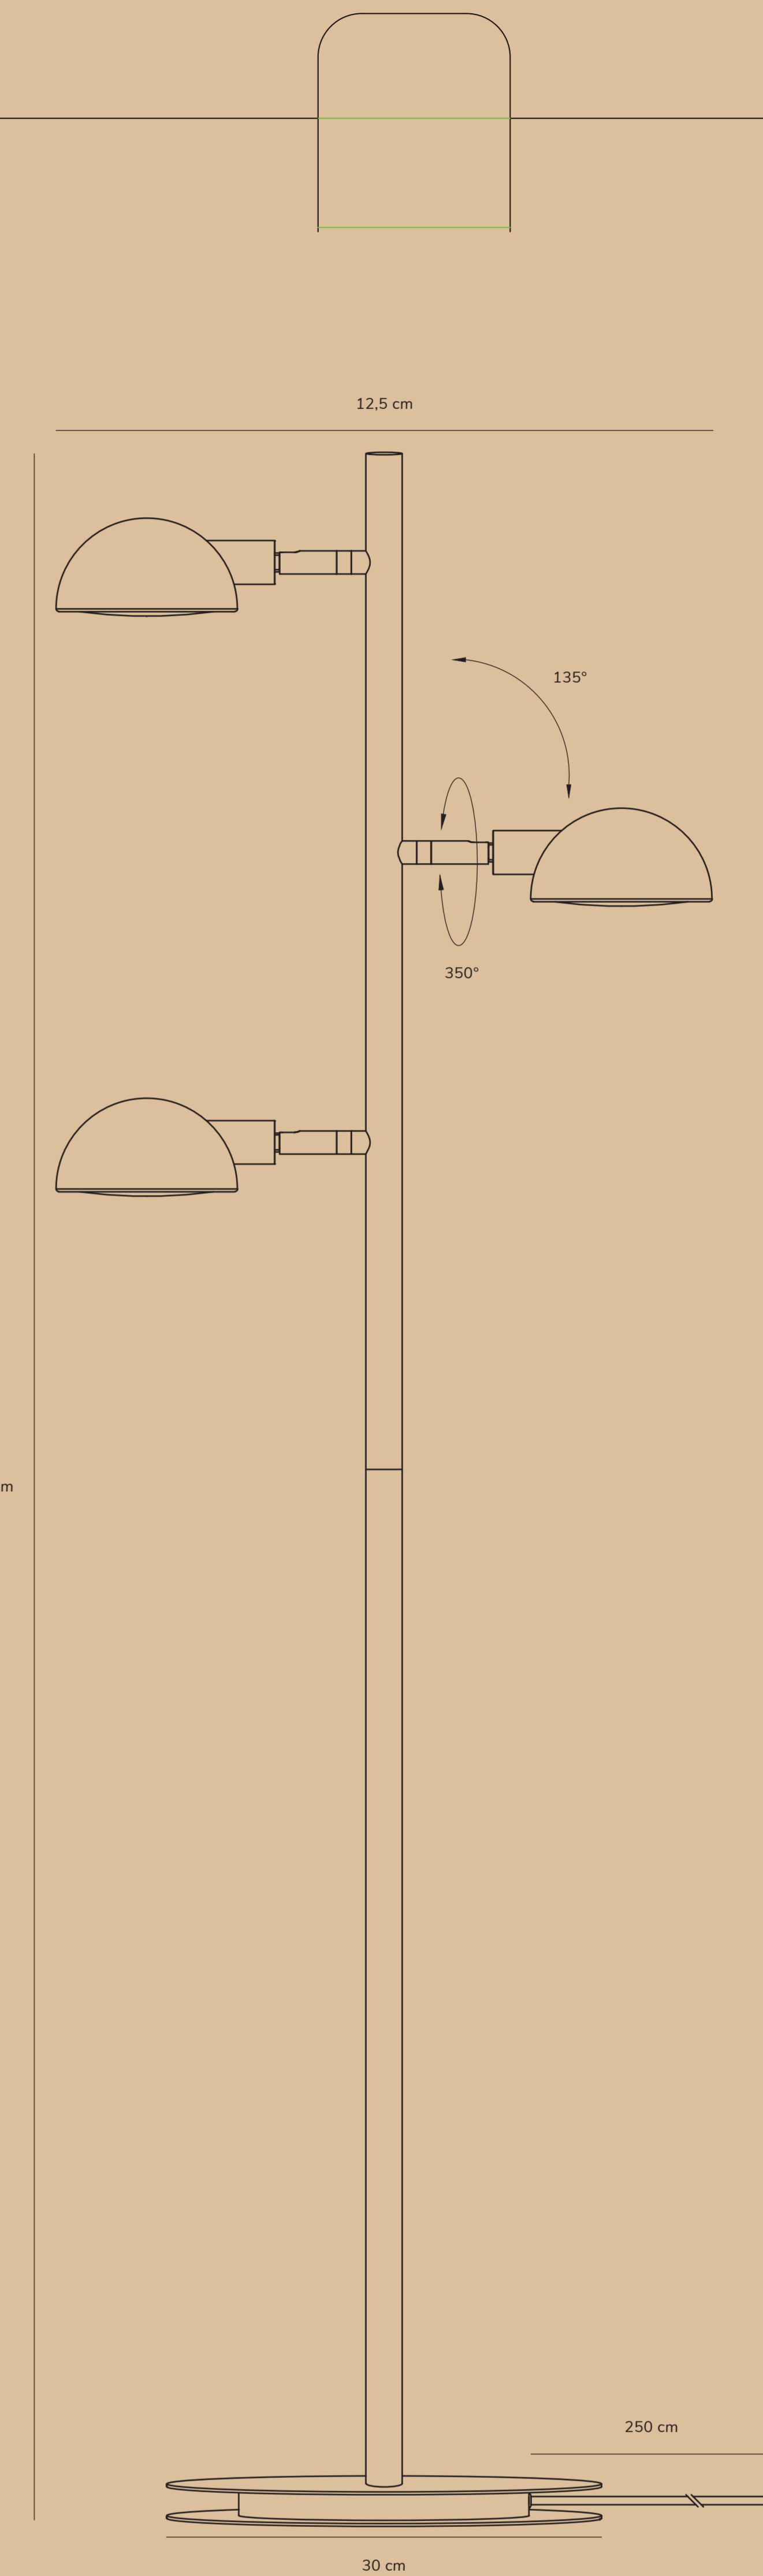

NOMI

by *Bonnelycke mdd*

NOMI

by *Bonnelycke mdd*

NOMI

by *Bonnelycke mdd*

NOMI

by *Bonnelycke mdd*

Item number 2220194003
Color Black
Material Metal/Plastic
IP Class IP20-for indoor use, Class II
Voltage 220-240V ~ 50/60Hz
Cable Textile cable: Black 250cm non replaceable
Switch On the fixture
Light source E14,Max.3x8W LED, Excl. light source

Bonnelycke mdd

dftp
105 105
87 105
AAG 20082022 XY