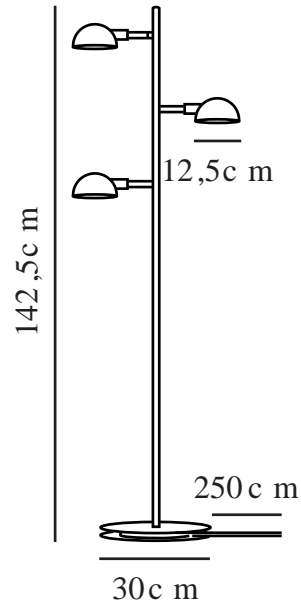

NOMI | FLOOR LAMP | BLACK

2220194003

Voltage (V): 220-240 Volt
IP degree: IP20
Maximum bulb wattage (W): 3x8W
Class (Class 1, Class 2, Class 3):
Class 2 (Double isolated)
Socket type: E14
Switch placement: On the fixture

Height (cm): 142.5
Width (cm): 30
Shade Diameter (cm): 12.5
Outdoor base dimension (cm): 30
Length (cm): 30
Tilt Angle (°): 90
Turning Angle (°): 330

Sales Box Height (cm): 78
Sales Box Width (cm): 37
Sales Box Depth (cm): 15.5
Sales Box Volume m³: 0.0447
Product net weight (kg): 4.33

Primary material: Metal
Secondary material: Plastic
Colour of the cable: Black
Length of the cable (cm): 250
Surface material of the cable:
Textile
Is the cable replaceable: False
Colour: Black

EAN: 5704924010231
Item Number: 2220194003
Pcs Per Master Carton: 2

- Minimalistic design
- Adjustable lamp heads
- Perfect reading light
- Touch on/off on top of tube

The Nomi series created by Danish designer Bønnelycke MDD is a practical, yet elegant light that is perfect for working or reading. Adjust the three lamp heads up and down to fit your needs and turn the light on and off with a single touch on top of the lamp.