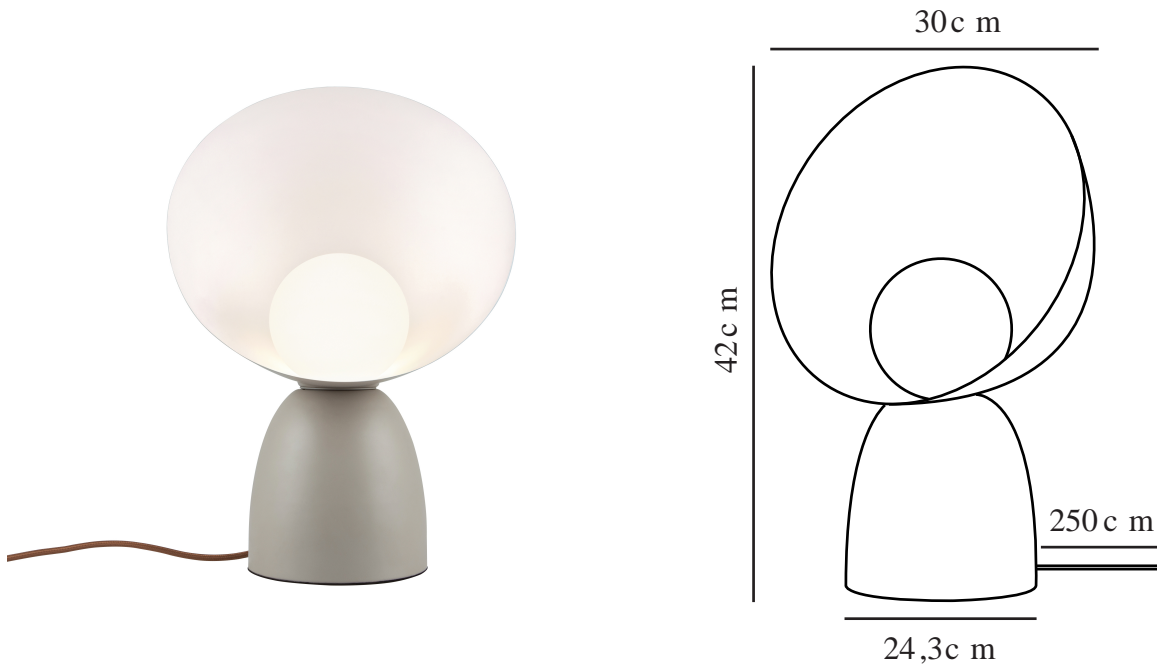

# HELLO | TABLE LAMP | BROWN

2220215009

Voltage (V): 220-240 Volt  
IP degree: IP20  
Maximum bulb wattage (W): 25W  
Class (Class 1, Class 2, Class 3):  
Class 2 (Double isolated)  
Socket type: E14  
Switch placement: On the cable

Primary material: Metal  
Secondary material: Glass  
Colour of the cable: White  
Length of the cable (cm): 250  
Surface material of the cable:  
Textile  
Is the cable replaceable: False  
Colour: Brown

Height (cm): 42  
Width (cm): 24.3  
Shade Diameter (cm): 30  
Outdoor base dimension (cm):  
15.5  
Turning Angle (°): 360

EAN: 5704924010125  
Item Number: 2220215009

Pcs Per Master Carton: 2  
Sales Box Height (cm): 37  
Sales Box Width(cm): 34  
Sales Box Depth (cm): 49  
Sales Box Volume m<sup>3</sup> : 0.0616  
Product net weight (kg): 3

- Soft, organic shapes
- Playful and welcoming design language
- Movable shade for a direct or indirect light

Hello by Danish designer Charlotte Høncke has a playful and welcoming design language and a classic, organic silhouette. The large shade beautifully embraces the opal white glass dome and can even be turned all the way around for a playful mix between direct and indirect light.