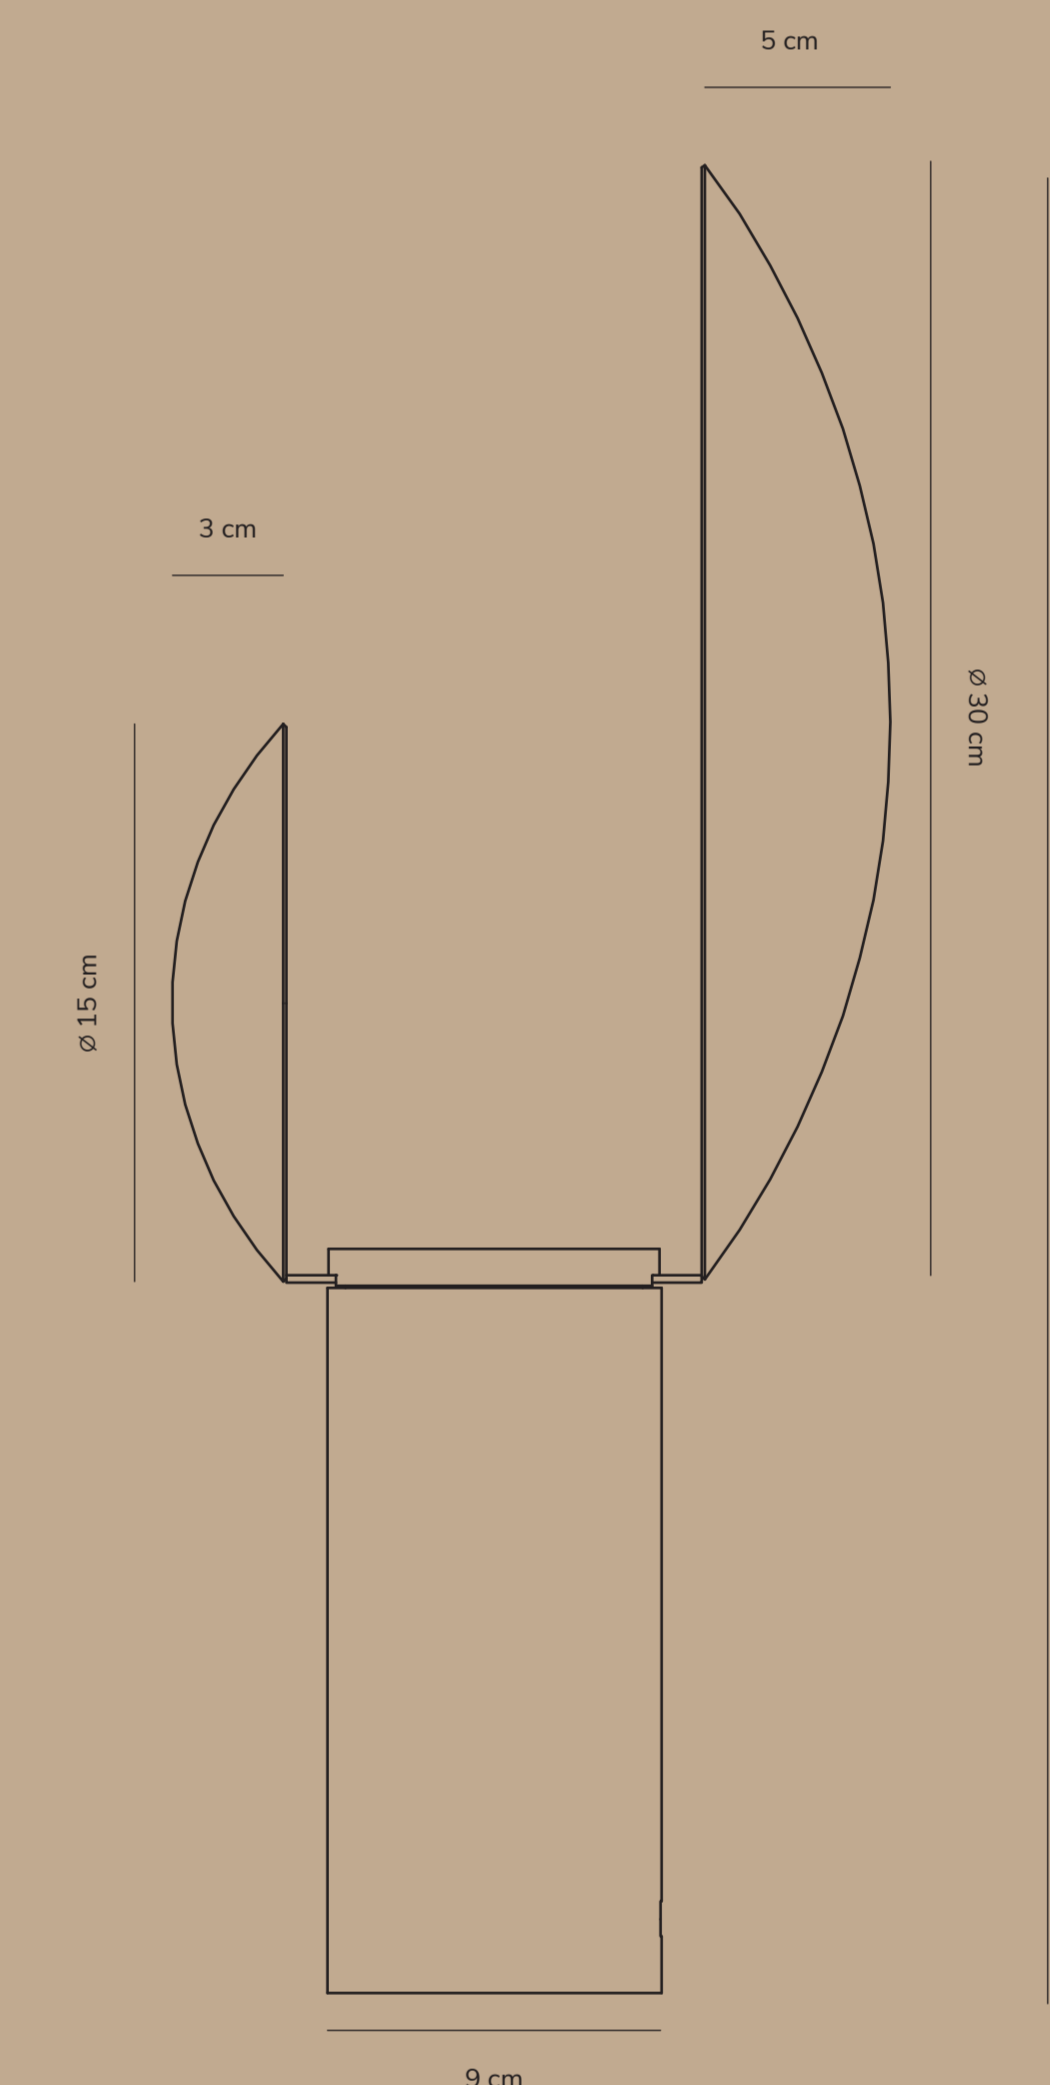

Charlotte Honcke
Charlotte Honcke

CACHÉ
by Charlotte Honcke