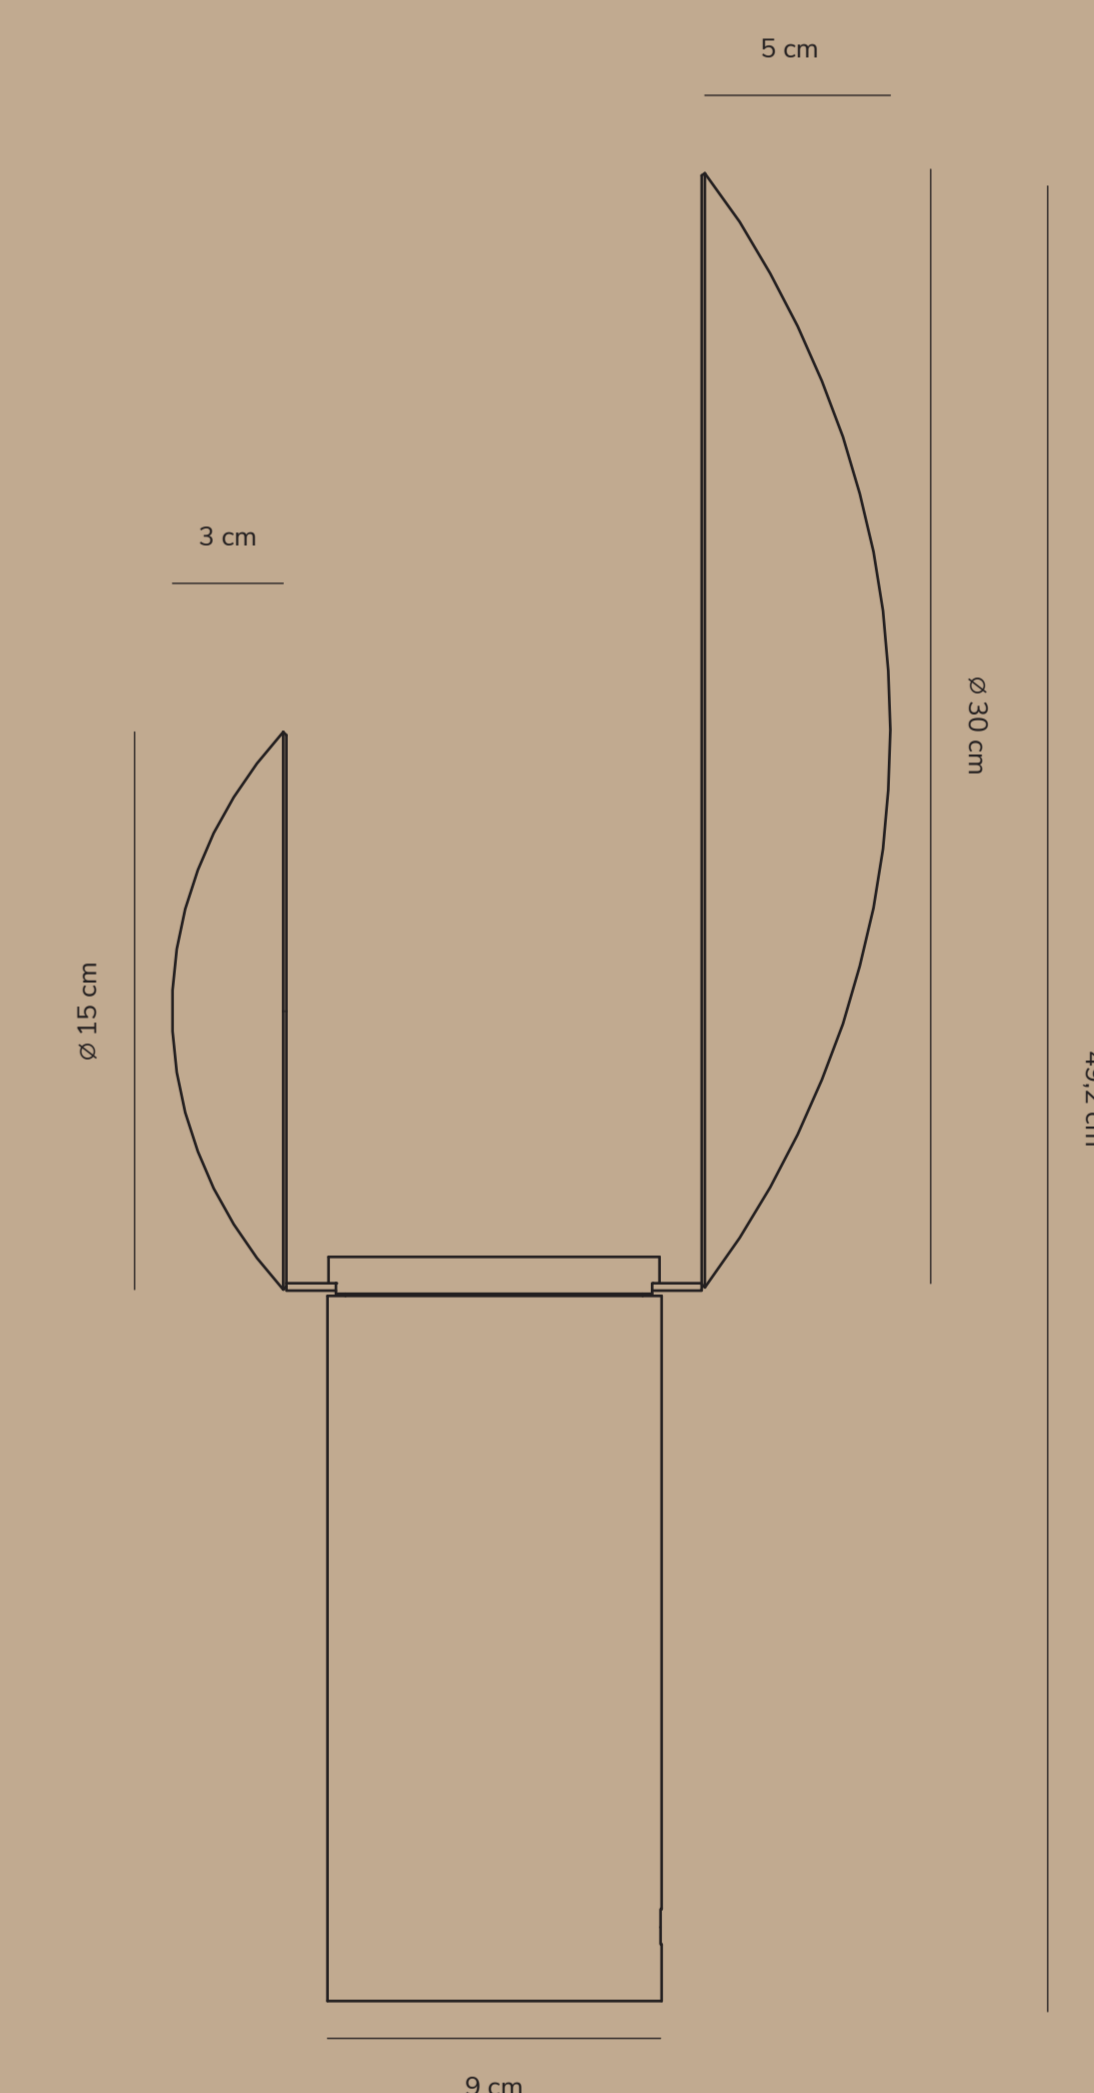

Charlotte Honcke
Charlotte Honcke

CACHÉ
by Charlotte Honcke