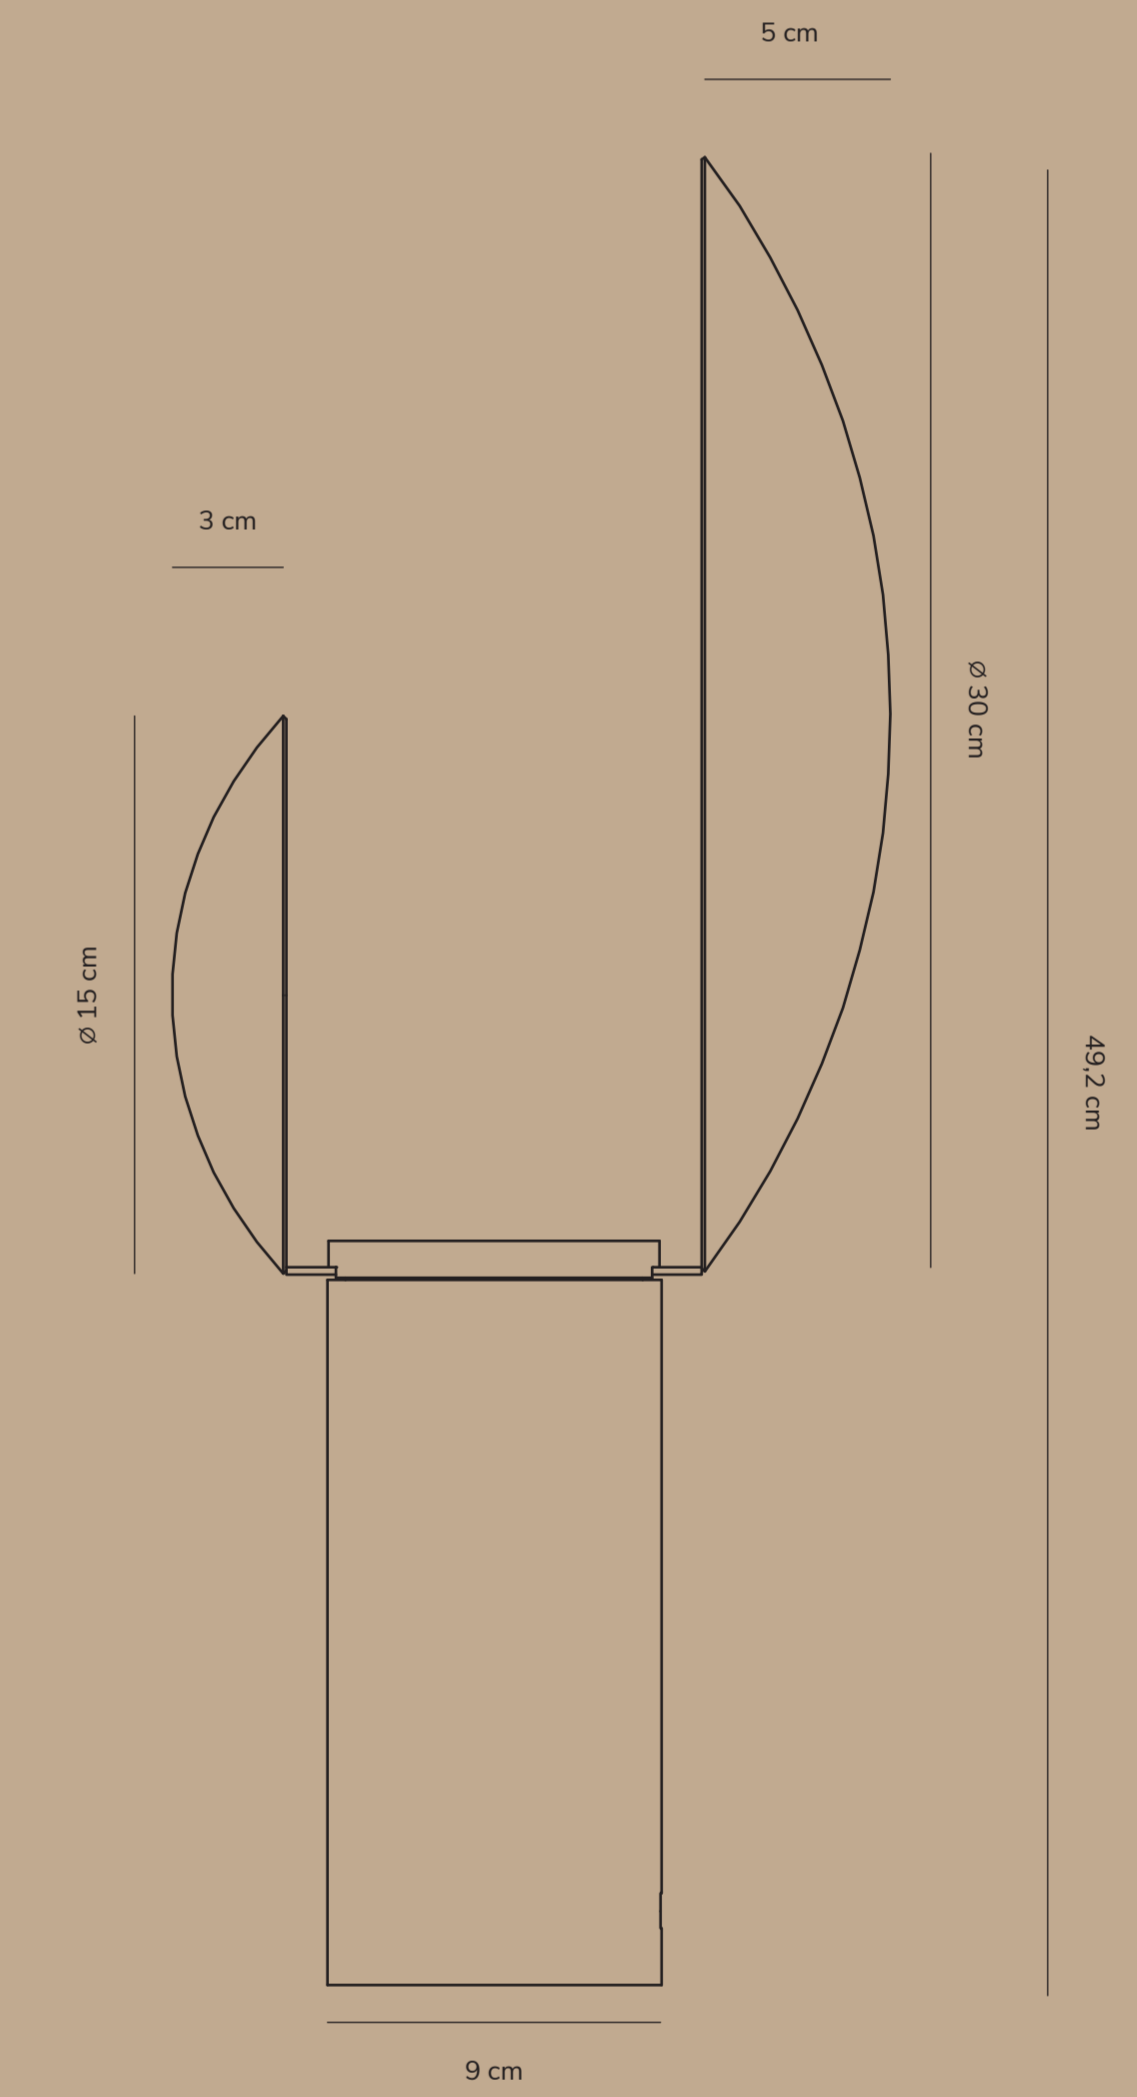

Charlotte Honcke
Charlotte Honcke

CACHÉ
by Charlotte Honcke