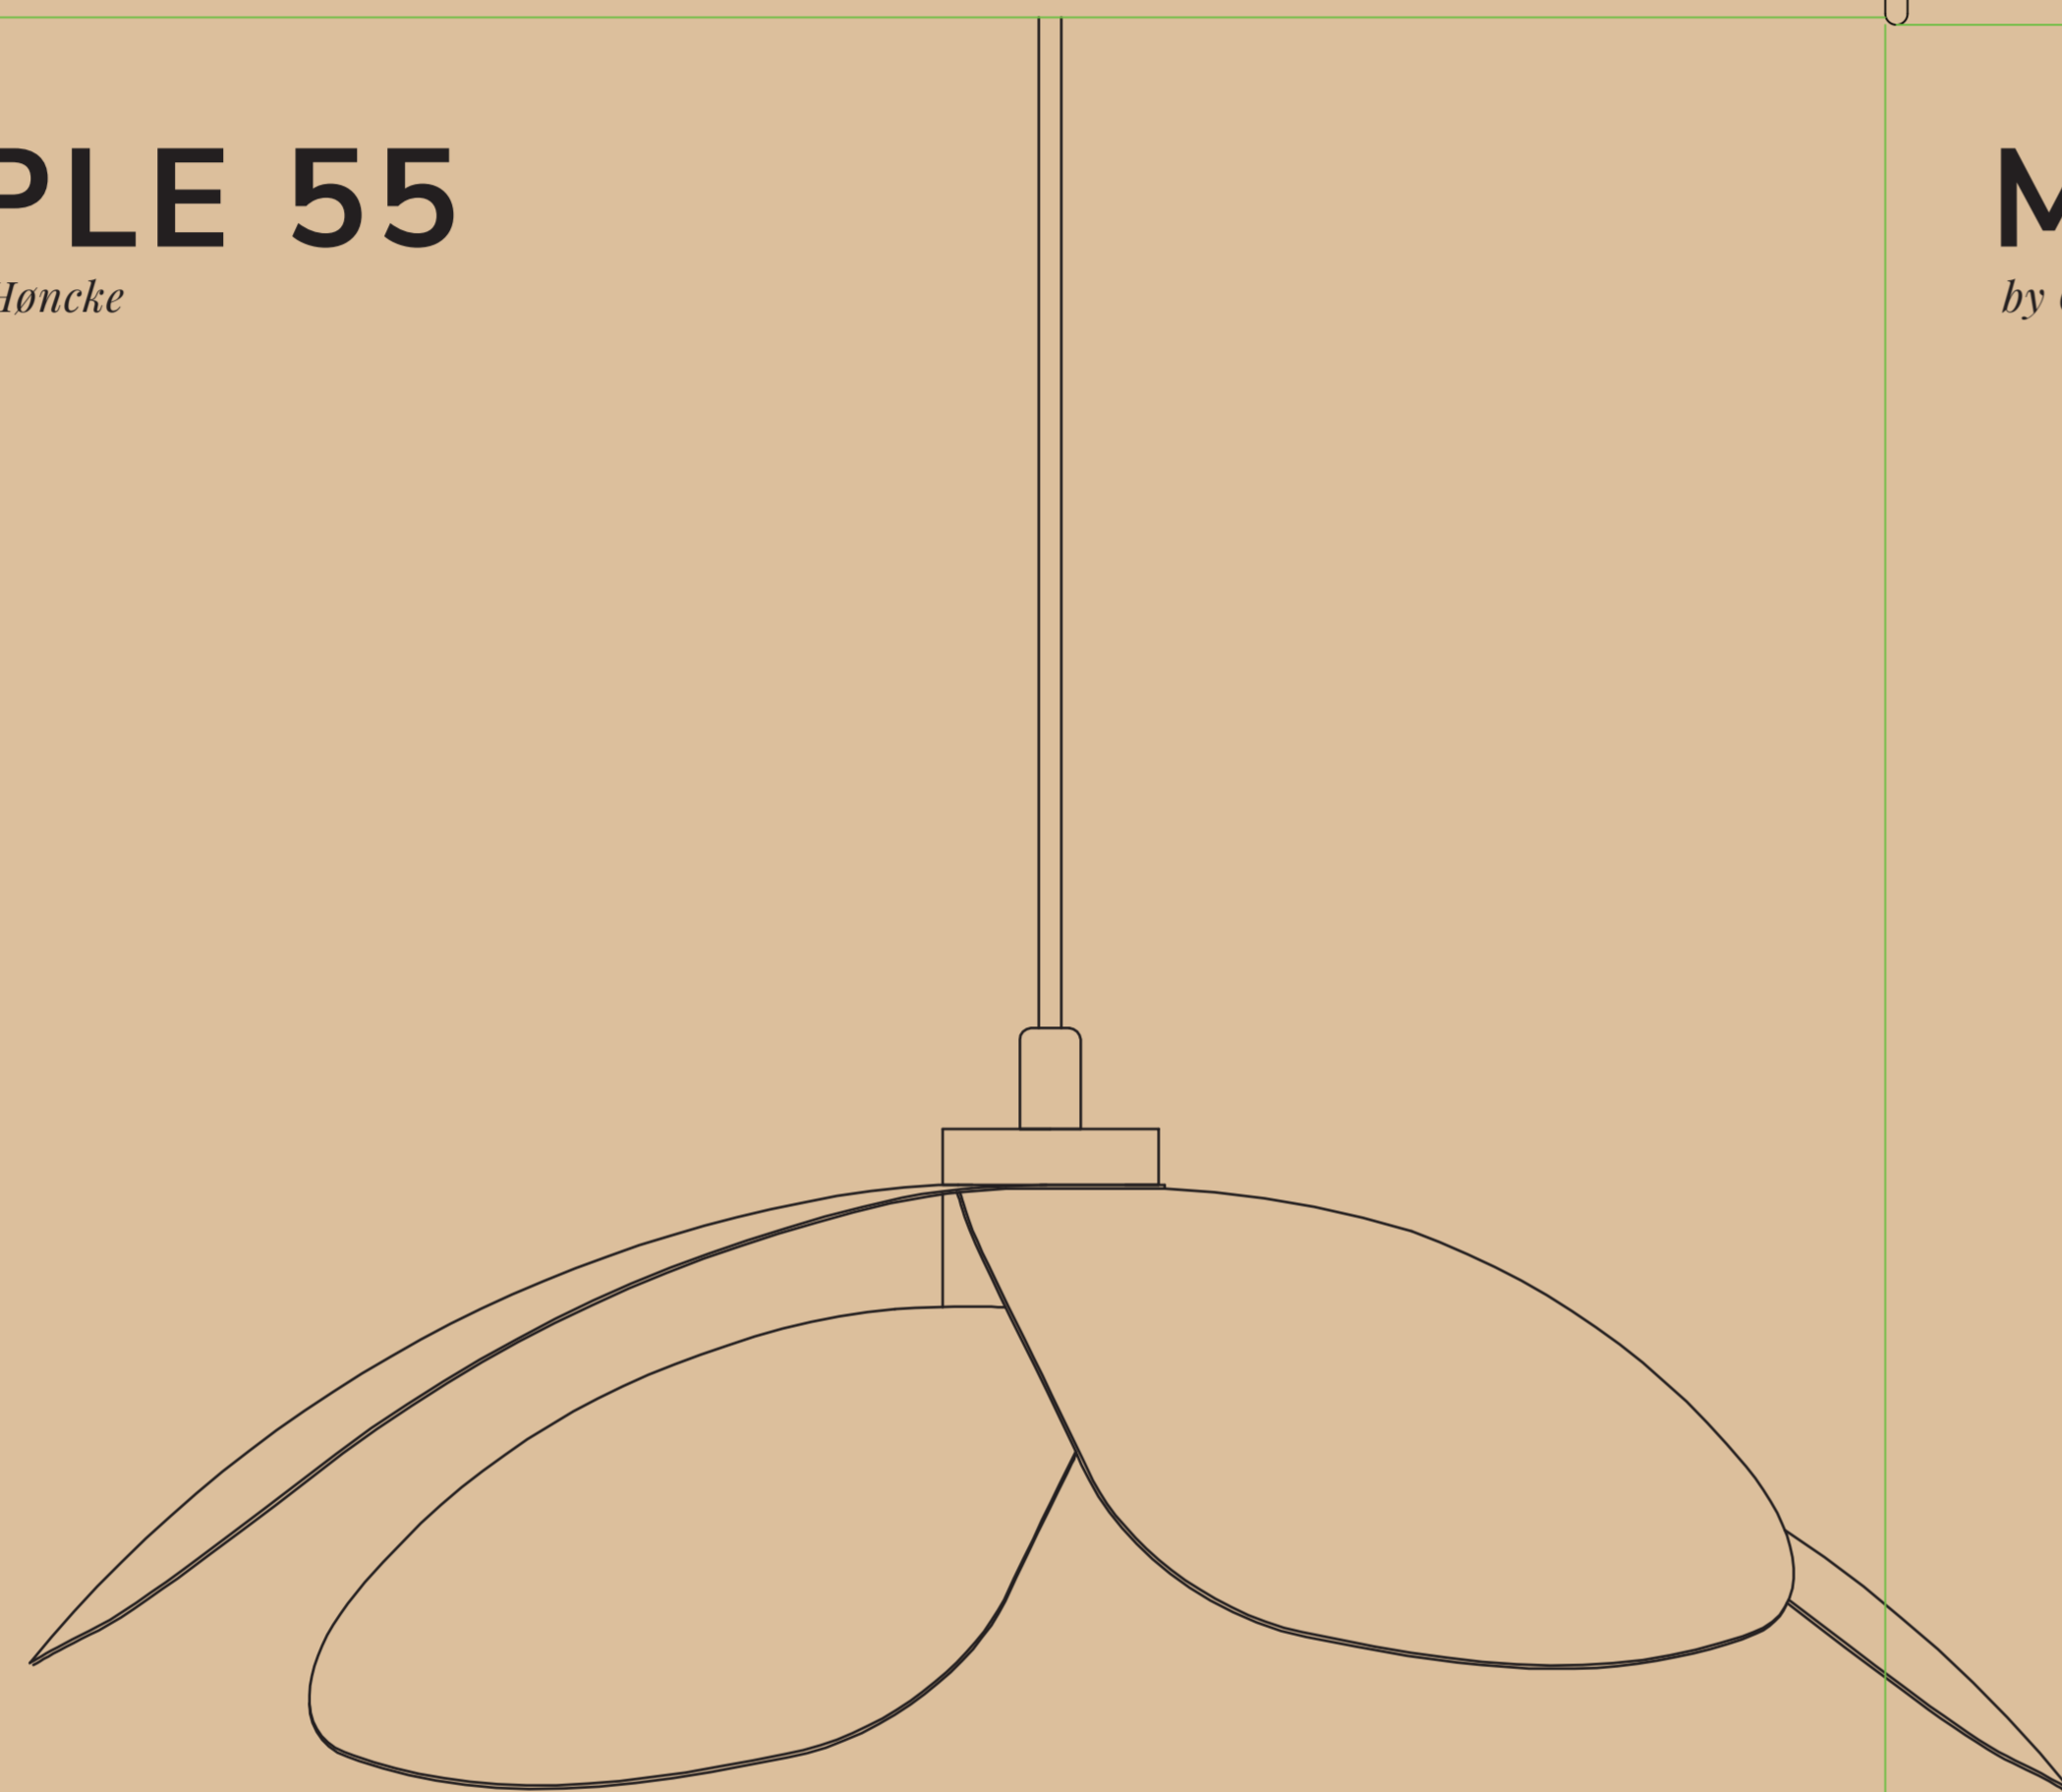

MAPLE 55

by Charlotte Hønce

MAPLE 55

by Charlotte Hønce

MAPLE 55

by Charlotte Hønce

Socket type
E27

Bulb not
included

40
Max
wattage

Charlotte Hønce has always had a great passion for design and knew from a very early age that she wanted to pursue a career in design or architecture. In 2002 she graduated from Aarhus School of Architecture in Industrial Design, and a few years later she chose to become self-employed working with design full time.

Charlotte Hønce

MAPLE 55

by Charlotte Hønce

- **Item number** 2220293003
- **Color** Black
- **Material** Metal
- **IP Class** IP20-for indoor use, Class II
- **Voltage** 220-240V ~ 50/60Hz
- **Cable** Textile cable: Black 300cm non replaceable
- **Light source** E27, Max.40W Excl. light source

www.dftpglobal.com