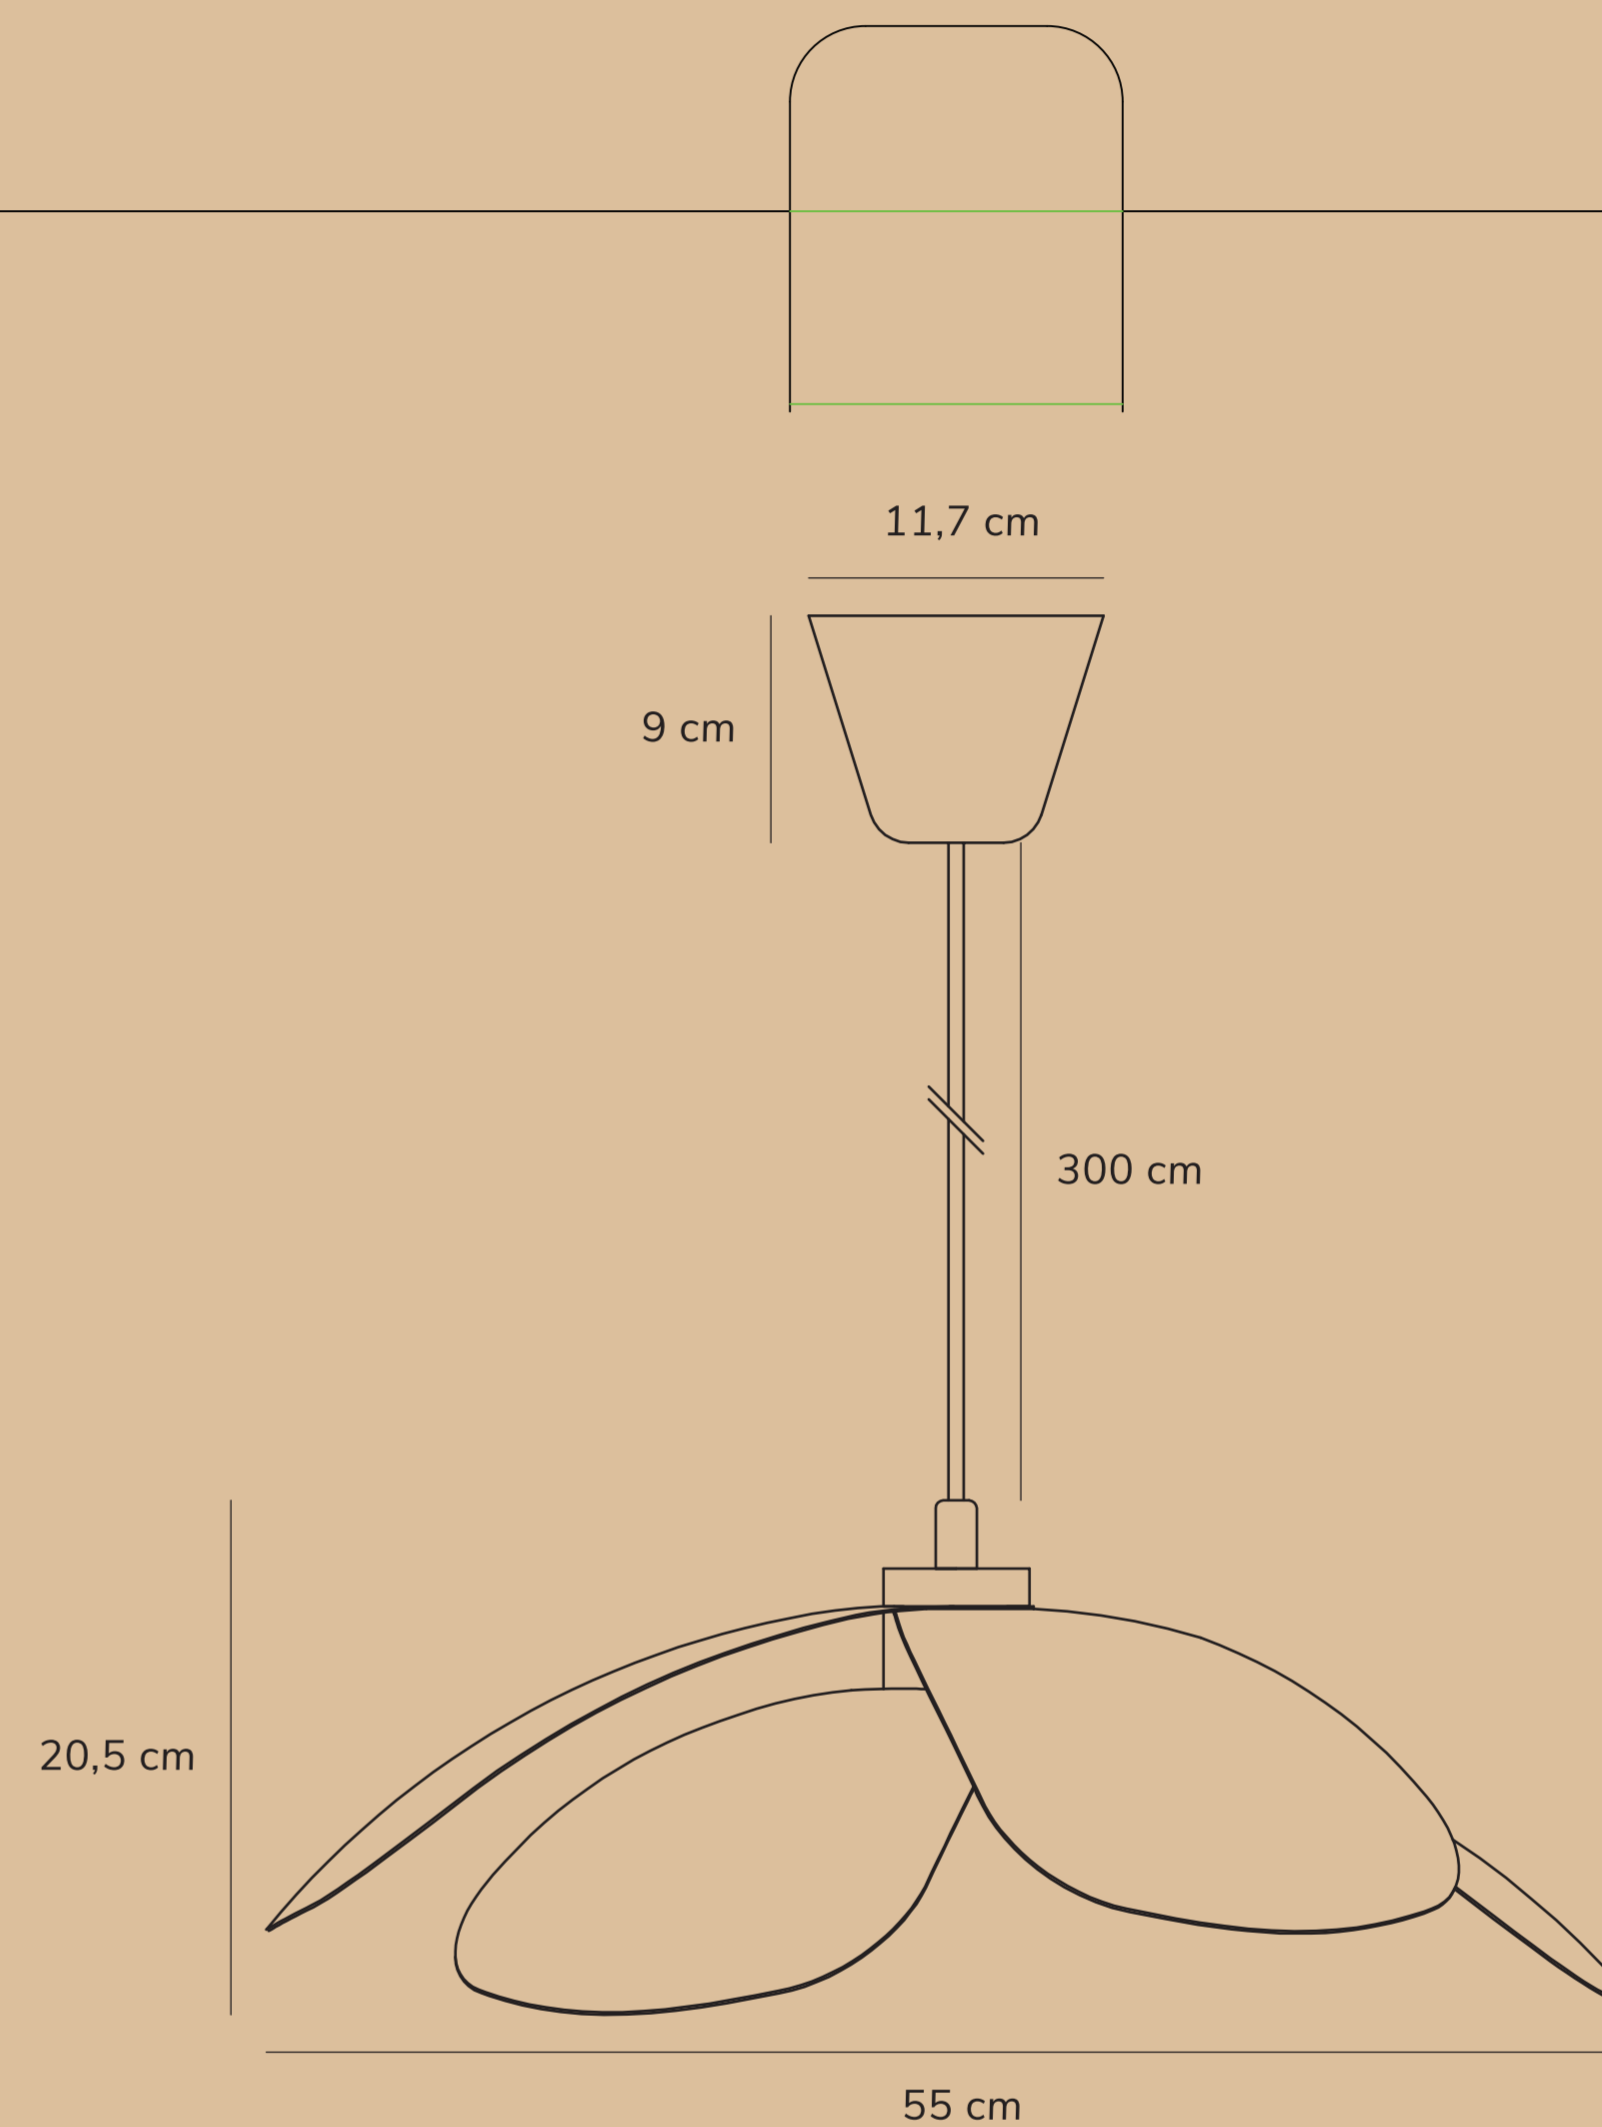

MAPLE 55

by Charlotte Hønce

MAPLE 55

by Charlotte Hønce

MAPLE 55

by Charlotte Hønce

Socket type
E27

Bulb not
included

40
Max
wattage

Charlotte Hønce has always had a great passion for design and knew from a very early age that she wanted to pursue a career in design or architecture. In 2002 she graduated from Aarhus School of Architecture in Industrial Design, and a few years later she chose to become self-employed working with design full time.

Charlotte Hønce

MAPLE 55

by Charlotte Hønce

- **Item number** 2220293003
- **Color** Black
- **Material** Metal
- **IP Class** IP20-for indoor use, Class II
- **Voltage** 220-240V ~ 50/60Hz
- **Cable** Textile cable: Black 300cm non replaceable
- **Light source** E27, Max.40W Excl. light source

www.dftpglobal.com