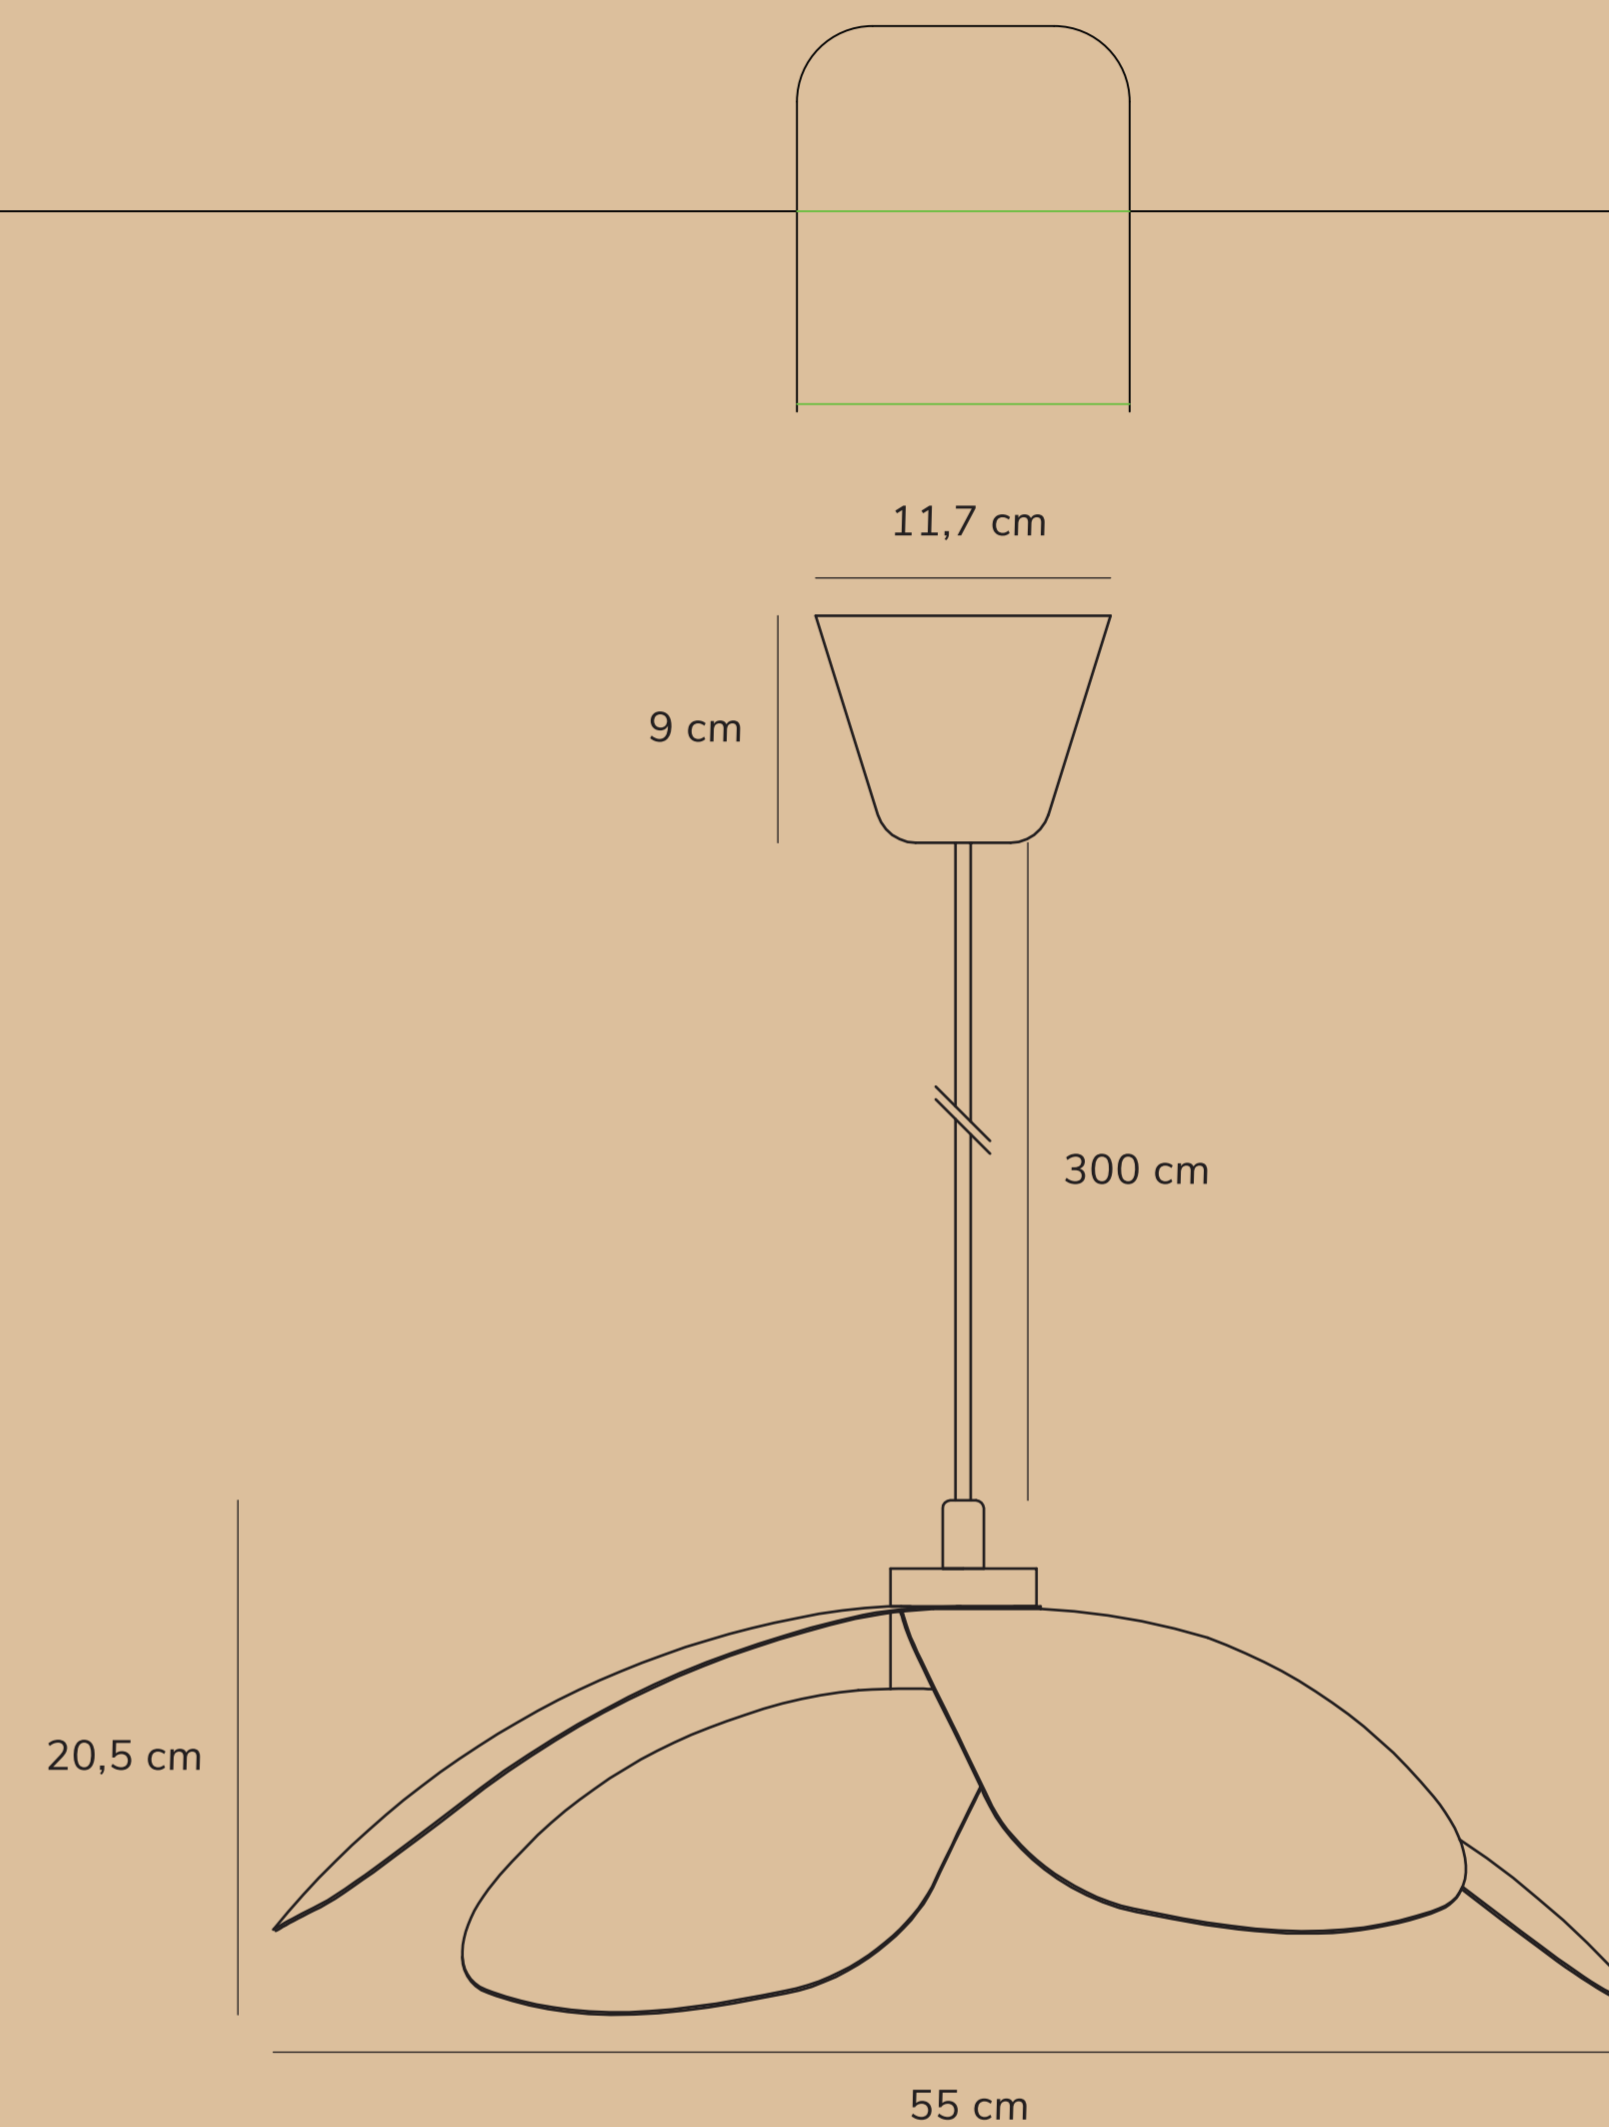

MAPLE 55

by Charlotte Hønce

- **Item number** 2220293003
- **Color** Black
- **Material** Metal
- **IP Class** IP20-for indoor use, Class II
- **Voltage** 220-240V ~ 50/60Hz
- **Cable** Textile cable: Black 300cm non replaceable
- **Light source** E27, Max.40W Excl. light source

www.dftglobal.com

5 704924 010019

Charlotte Hønce has always had a great passion for design and knew from a very early age that she wanted to pursue a career in design or architecture. In 2002 she graduated from Aarhus School of Architecture in Industrial Design, and a few years later she chose to become self-employed working with design full time.

Charlotte Hønce