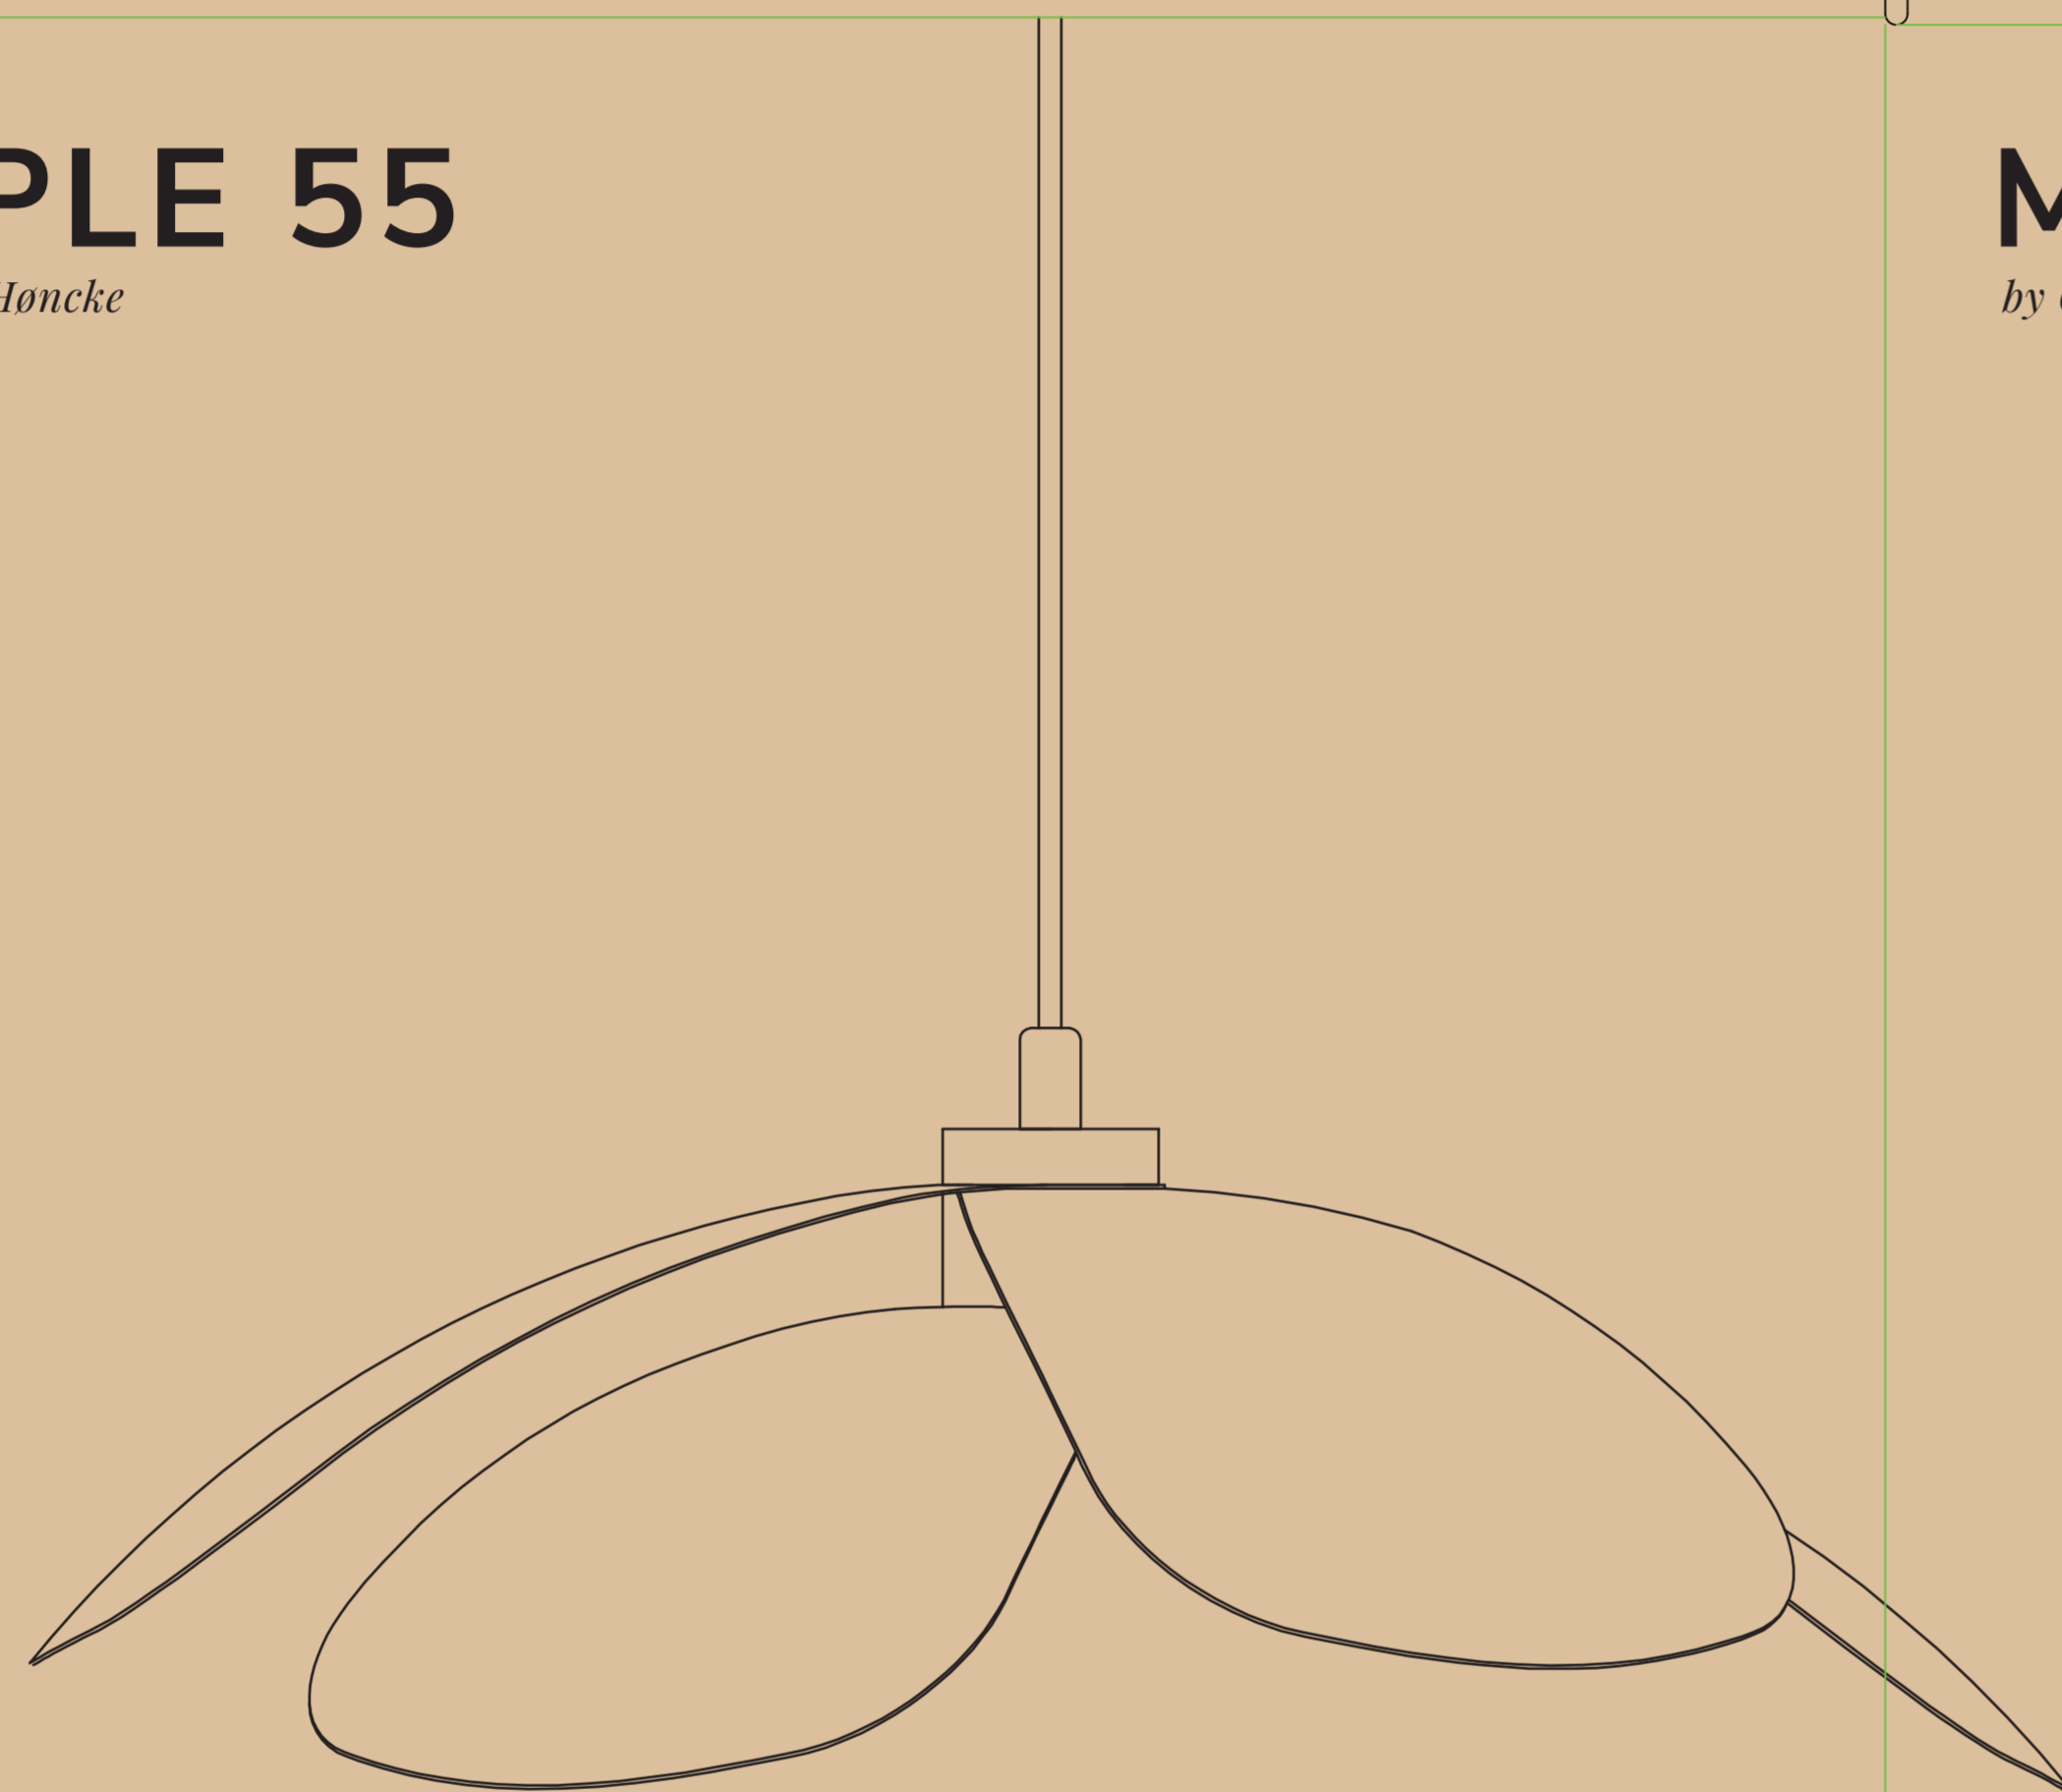

MAPLE 55

by Charlotte Hønce

MAPLE 55

by Charlotte Hønce

MAPLE 55

by Charlotte Hønce

Socket type
E27

Bulb not
included

40
Max
wattage