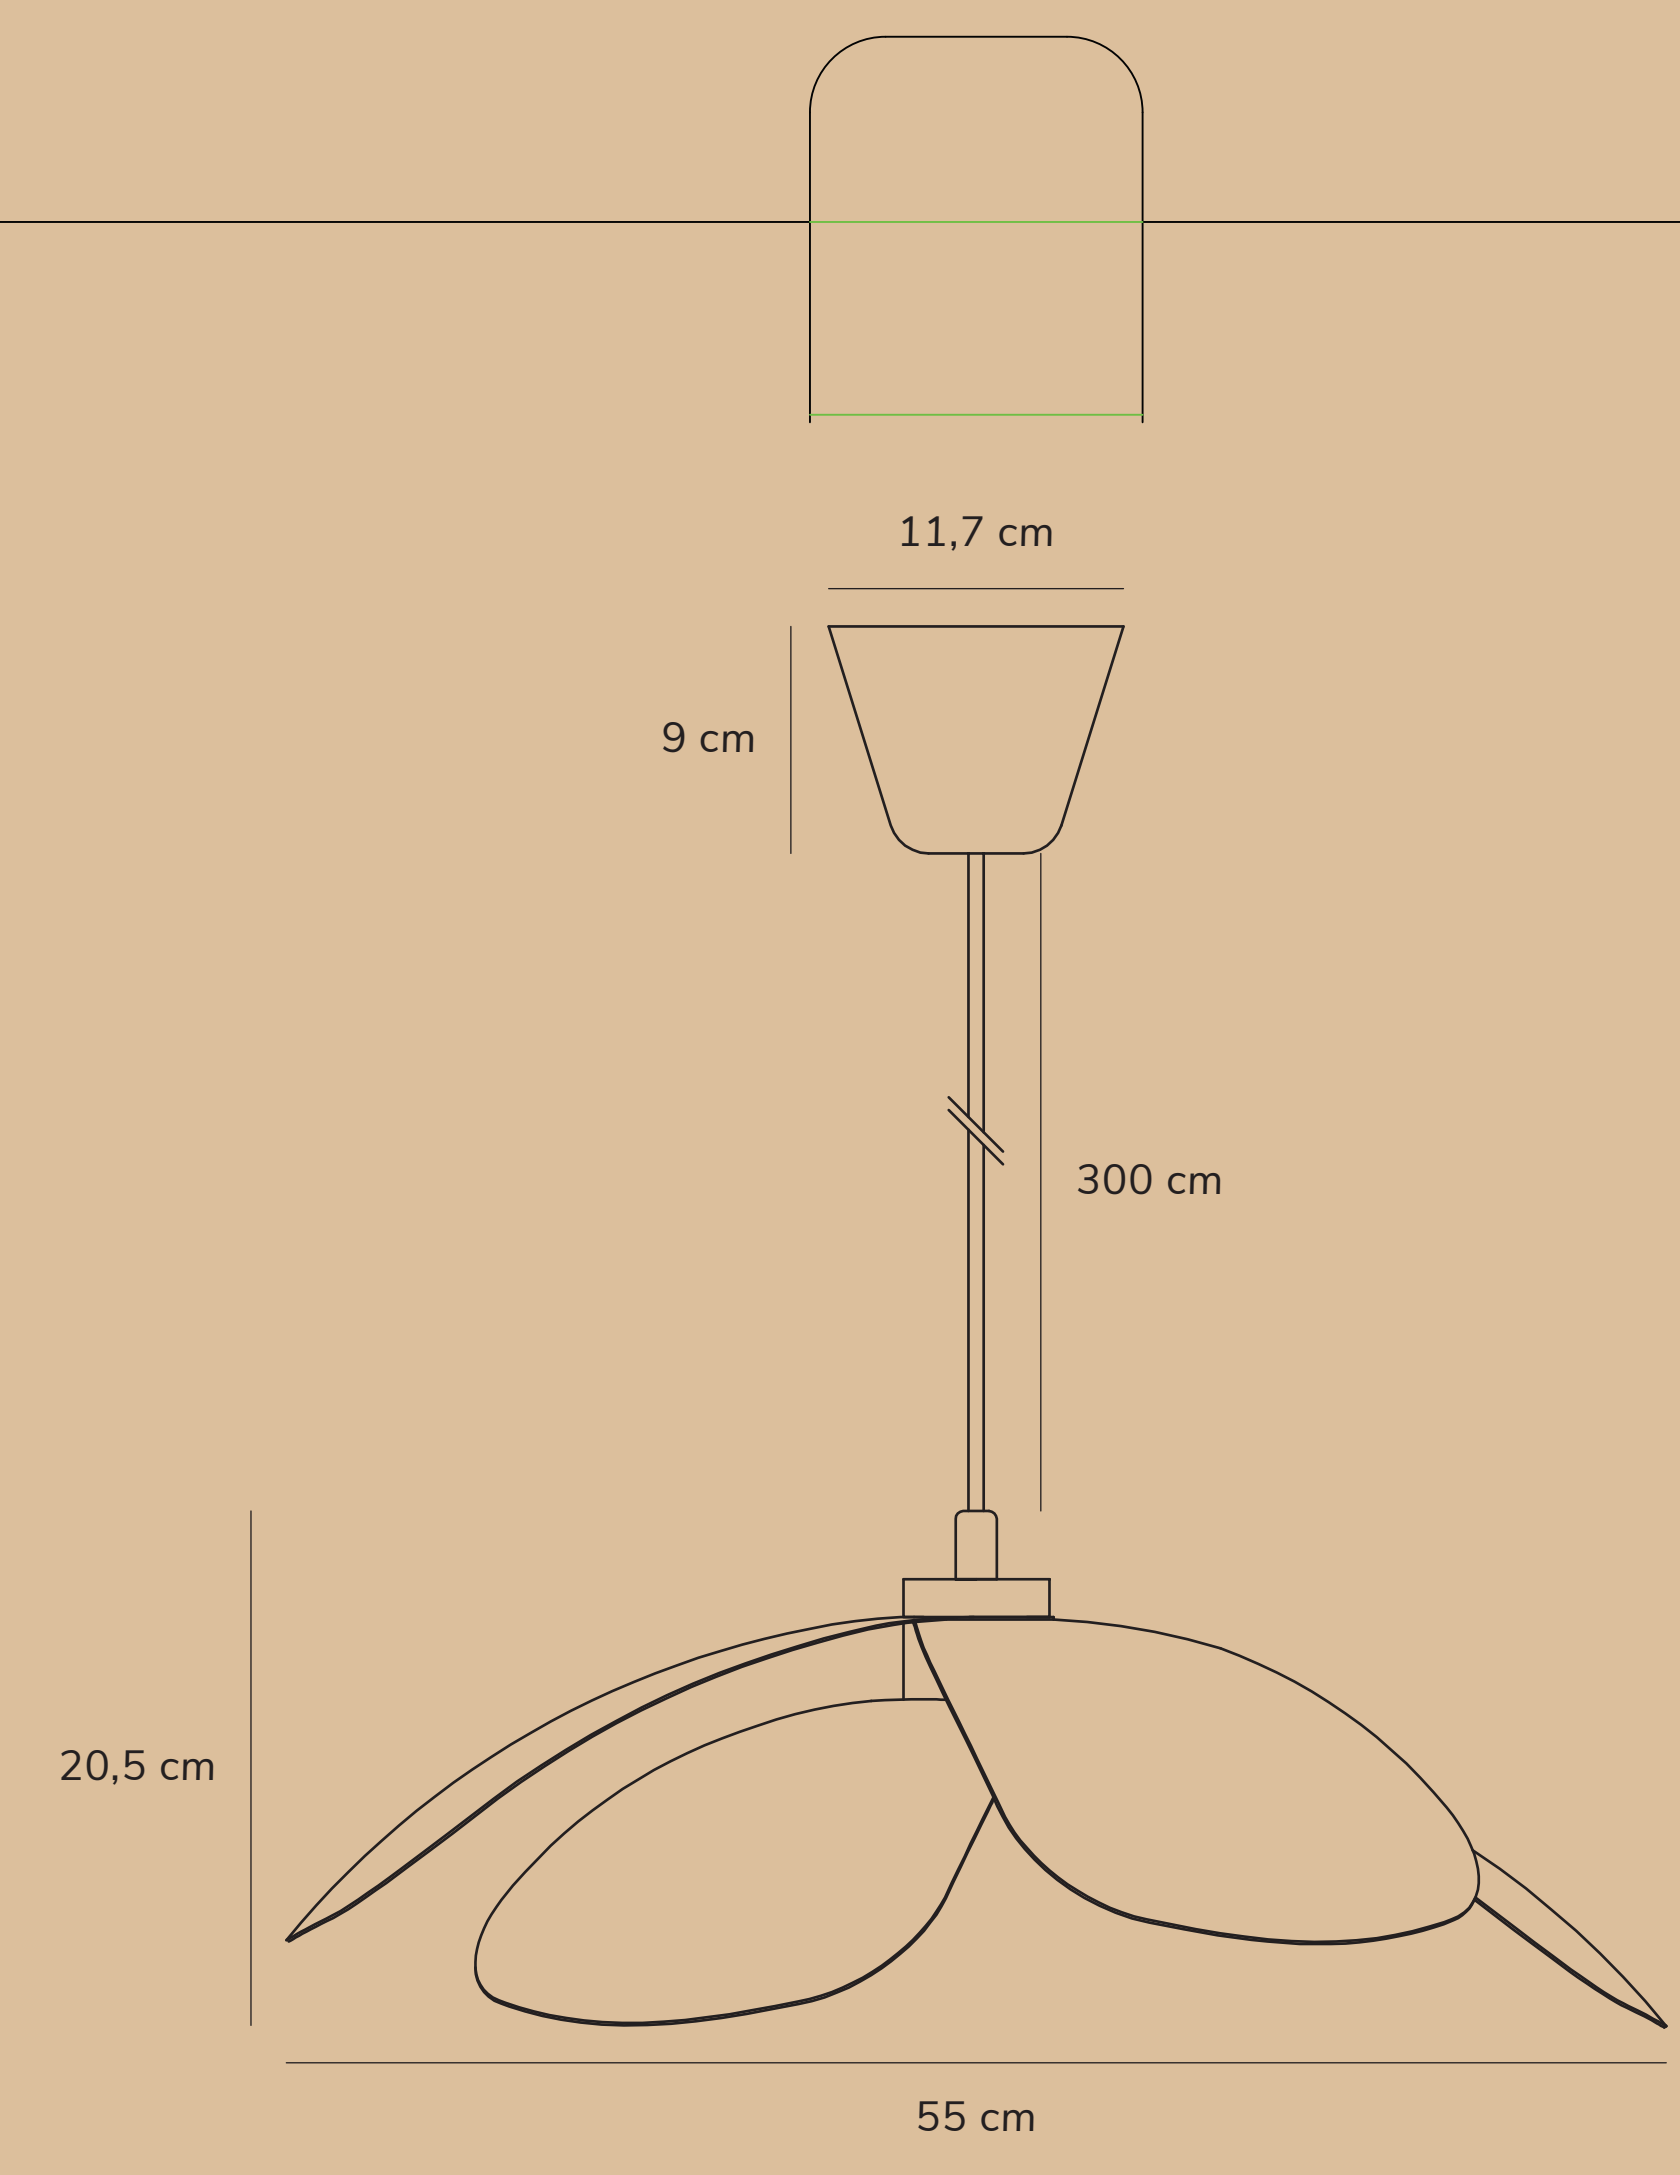

MAPLE 55

by Charlotte Honcke

MAPLE 55

by Charlotte Honcke

MAPLE 55

by Charlotte Honcke

Socket type
E27

Bulb not
included

40
Max
wattage

MAPLE 55

by Charlotte Honcke

- **Item number** 2220293009
- **Color** Brown
- **Material** Metal
- **IP Class** IP20- for indoor use, Class II
- **Voltage** 220-240V ~ 50/60Hz
- **Cable** Textile cable: Brown 300cm non replaceable
- **Light source** E27, Max.40W Excl. light source

Charlotte Honcke has always had a great passion for design and knew from a very early age that she wanted to pursue a career in design or architecture. In 2002 she graduated from Aarhus School of Architecture in Industrial Design, and a few years later she chose to become self-employed working with design full time.

Charlotte Honcke
Charlotte Honcke