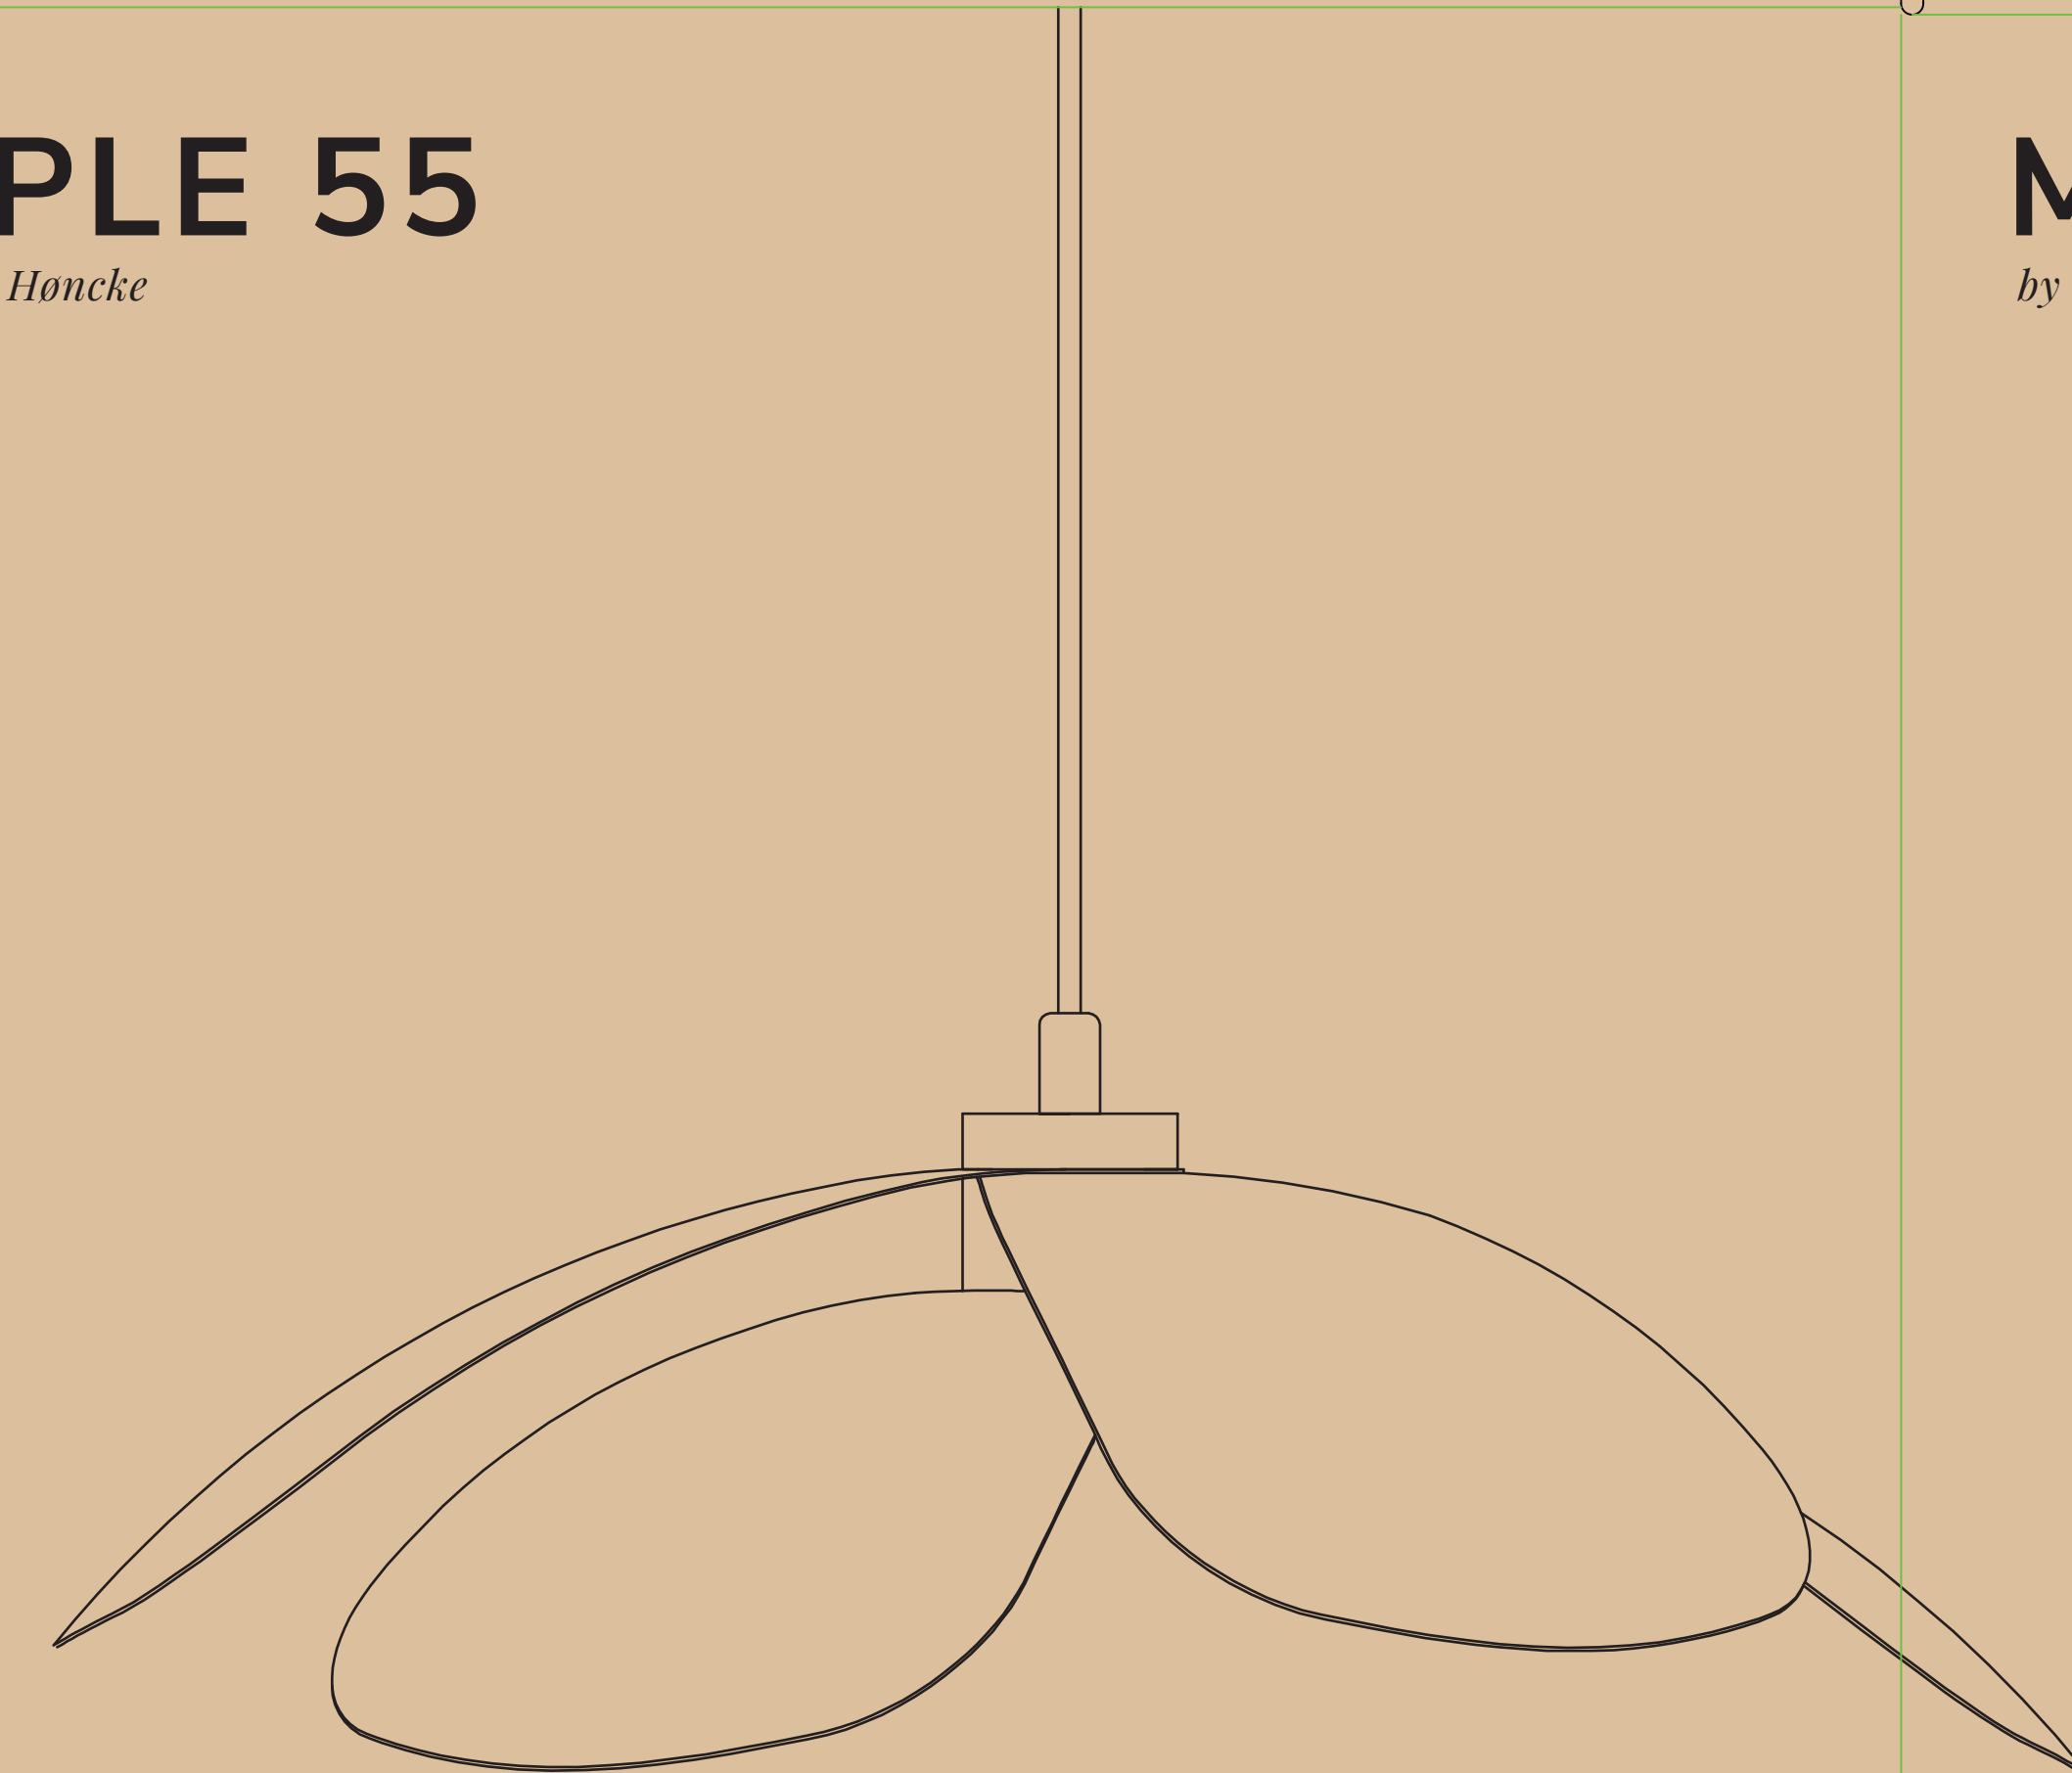

MAPLE 55

by Charlotte Honcke

MAPLE 55

by Charlotte Honcke

MAPLE 55

by Charlotte Honcke

Socket type
E27

Bulb not
included

40
Max
wattage

MAPLE 55

by Charlotte Honcke

- **Item number** 2220293009
- **Color** Brown
- **Material** Metal
- **IP Class** IP20- for indoor use, Class II
- **Voltage** 220-240V ~ 50/60Hz
- **Cable** Textile cable: Brown 300cm non replaceable
- **Light source** E27, Max.40W Excl. light source

Charlotte Honcke has always had a great passion for design and knew from a very early age that she wanted to pursue a career in design or architecture. In 2002 she graduated from Aarhus School of Architecture in Industrial Design, and a few years later she chose to become self-employed working with design full time.

Charlotte Honcke
Charlotte Honcke