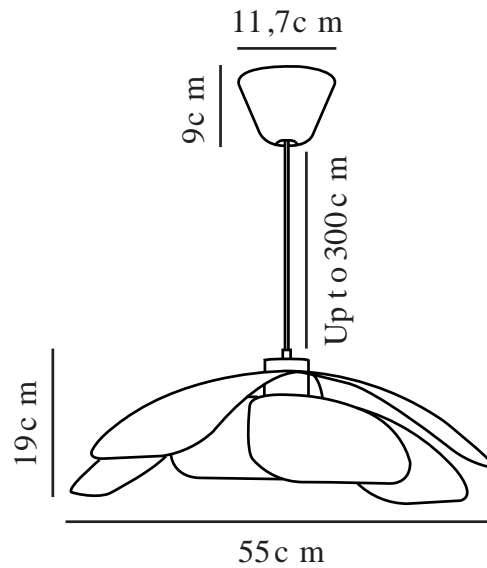

MAPLE 55 | PENDANT | BROWN

2220293009

Voltage (V): 220-240 Volt
IP degree: IP20
Maximum bulb wattage (W): 40W
Class (Class 1, Class 2, Class 3):
Class 2 (Double isolated)
Socket type: E27

Primary material: Metal
Secondary material: Plastic
Colour of the cable: White
Length of the cable (cm): 300
Surface material of the cable:
Textile
Is the cable replaceable: False
Colour: Brown

Height (cm): 19
Width (cm): 55
Shade Diameter (cm): 55
Lenght (cm): 55

EAN: 5704924010262
Item Number: 2220293009
Pcs Per Master Carton: 3

Sales Box Height (cm): 36.7
Sales Box Width(cm): 30.5
Sales Box Depth (cm): 12.5
Sales Box Volume m³ : 0.014
Product net weight (kg): 2.62

• Modern Italian style • Organic shape

Maple is designed by Danish designer Charlotte Høncke and its organic shapes are reminiscent of large flower petals, effortlessly embracing a cosy, evocative light. Maple is perfect above the dining table or in a dark corner that needs brightening up with an airy design that does not feel heavy or dominant in the room.