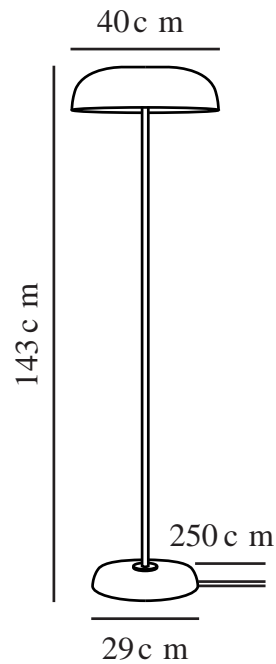

# GLOSSY | FLOOR LAMP | WHITE

2220344001

Voltage (V): 220-240 Volt  
IP degree: IP20  
Maximum bulb wattage (W):  
3x25W  
Class (Class 1, Class 2, Class 3):  
Class 2 (Double isolated)  
Socket type: E14  
Switch placement: On the cable  
Parallel connection: False

Primary material: Glass  
Secondary material: Marble  
Colour of the cable: White  
Length of the cable (cm): 250  
Surface material of the cable:  
Textile  
Is the cable replaceable: False  
Colour: White

Height (cm): 143  
Width (cm): 40  
Tube Diameter (cm): 1.9  
Shade Diameter (cm): 40  
Outdoor base dimension (cm): 29  
Length (cm): 40  
Mount directly into insulation:  
False

EAN: 5704924010118  
Item Number: 2220344001

Pcs Per Master Carton: 1  
Sales Box Height (cm): 63.5  
Sales Box Width (cm): 50.5  
Sales Box Depth (cm): 25.5  
Sales Box Volume m<sup>3</sup> : 0.0818  
Product net weight (kg): 7.5

- Sophisticated and elegant design • Exclusive marble, glass and brushed brass
- Soft, diffused light through the opalescent glass shade