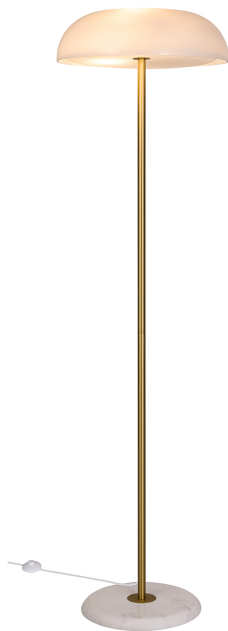

# GLOSSY | FLOOR LAMP | WHITE

2220344001

Voltage (V): 220-240 Volt  
IP degree: IP20  
Maximum bulb wattage (W):  
3x25W  
Class (Class 1, Class 2, Class 3):  
Class 2 (Double isolated)  
Socket type: E14  
Switch placement: On the cable  
Parallel connection: False

Primary material: Glass  
Secondary material: Marble  
Colour of the cable: White  
Length of the cable (cm): 250  
Surface material of the cable:  
Textile  
Is the cable replaceable: False  
Colour: White

Height (cm): 143  
Width (cm): 40  
Tube Diameter (cm): 1.9  
Shade Diameter (cm): 40  
Outdoor base dimension (cm): 29  
Length (cm): 40  
Mount directly into insulation:  
False

EAN: 5704924010118  
Item Number: 2220344001

Glossy is the epitome of tasteful and sophisticated design. Danish designer Maria Berntsen has created a floor lamp that oozes Nordic minimalism, where the combination of exclusive materials such as marble, brushed brass and opal white glass contributes to an incredibly elegant design. Glossy is named after the shiny surface of the opal white glass, which lets a soft and comfortable light shine through.