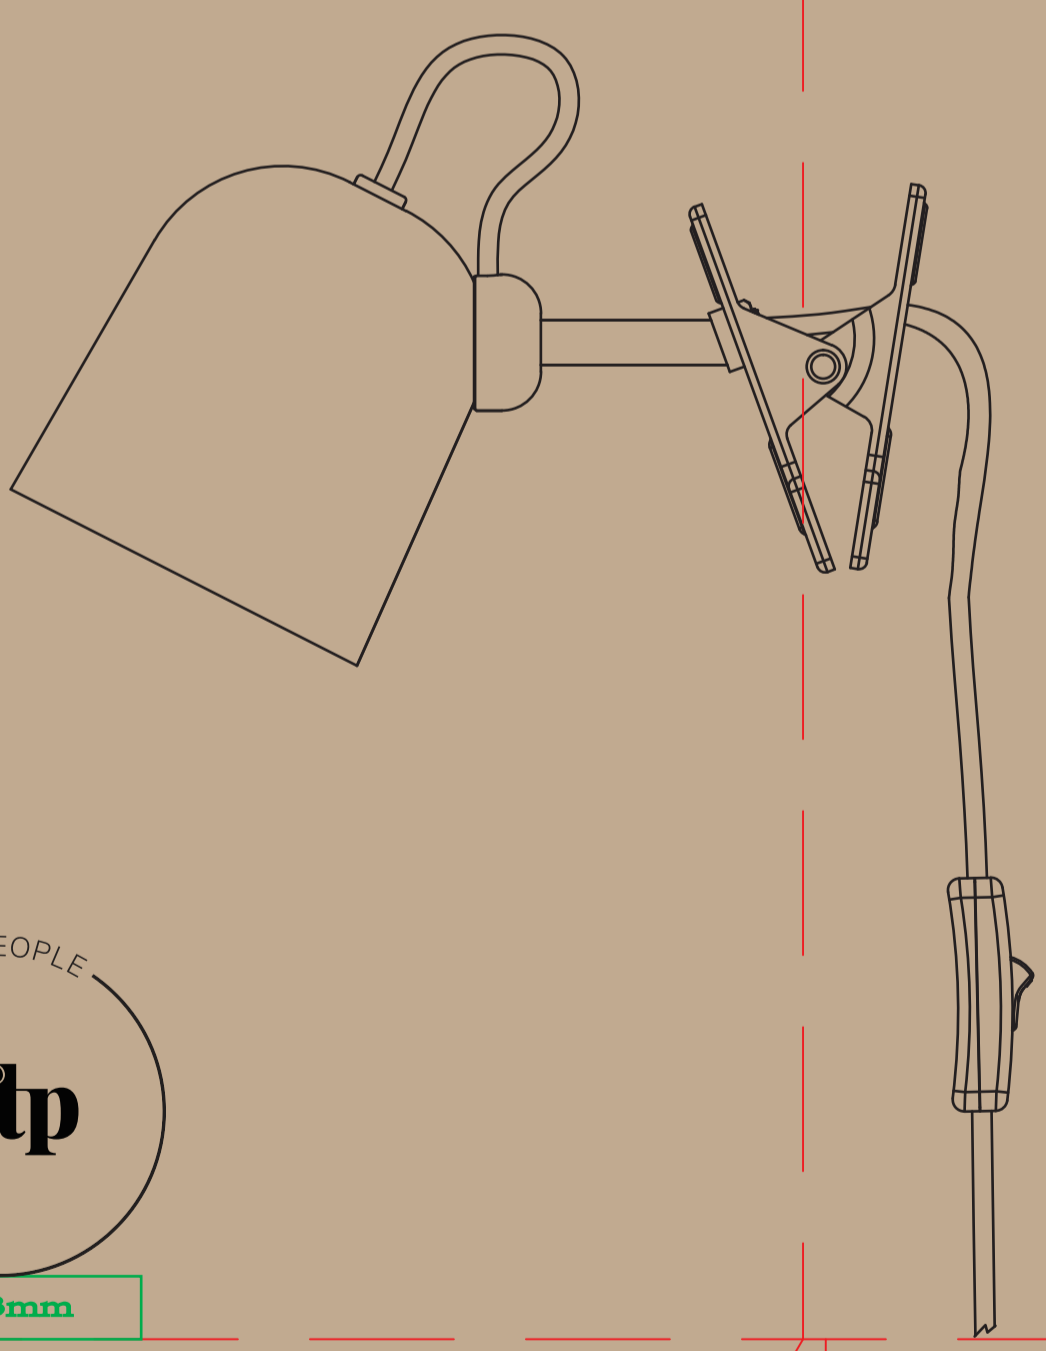

Maria Berntsen

10.7mm

8.75mm

DESIGN FOR THE PEOPLE

dftp

10.3mm

8.3mm

ANGLE