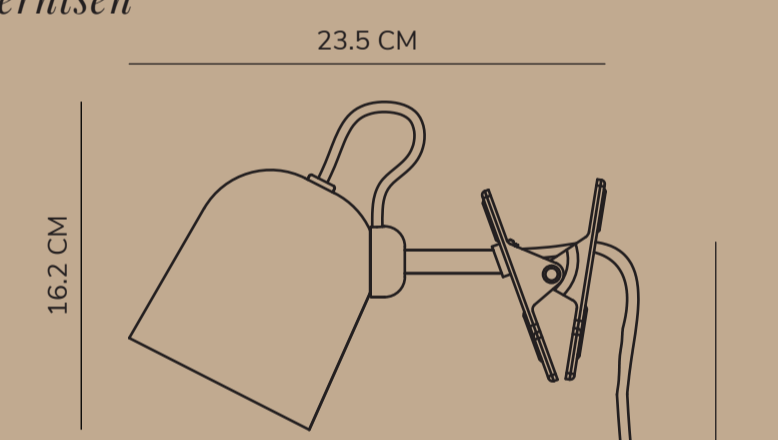

Maria Berntsen

10.7mm

8.75mm

DESIGN FOR THE PEOPLE

dftp

10.3mm

8.3mm

ANGLE

Maria Berntsen

Item number 2220362001

Color White/Telegrey

Material Metal

IP Class IP20-for indoor use, Class II

Voltage 220-240V ~ 50/60Hz

Cable Textile cable: white 180 cm non replaceable

Light source GU10, Max. 15W, Excl. light source

www.dftglobal.com

10mm

NET WEIGHT-COLOR BOX (CM)	KG
NET WEIGHT-COLOR BOX (CM)	KG
VOLUME-COLOR BOX (CM)	KG
GROSS WEIGHT-COLOR BOX (CM)	KG
KG	KG
22.5 x 14 x 12 CM	KG
KG	KG
KG	KG

180 CM

475

235

90

Norlux UK
Unit 22, Deanfield Court
BB7 1QS Clitheroe Lancashire
01200422777
AAD: 24022022 XY