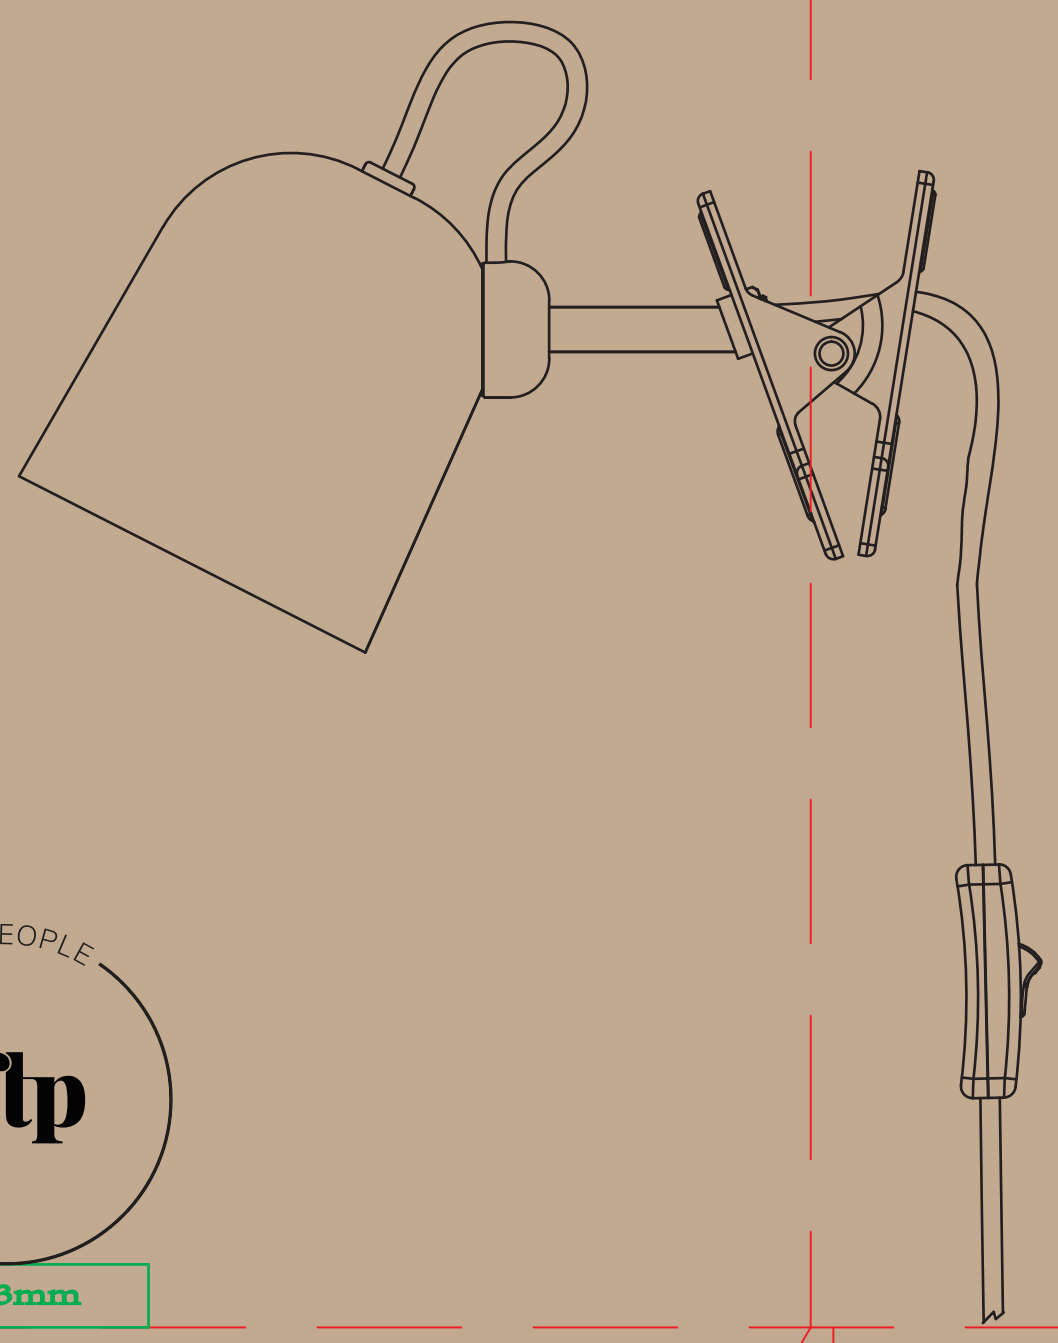

545

120

140

120

140

25

150

475

235

90

ANGLE

ANGLE

ANGLE

ANGLE

Maria Berntsen

Maria Berntsen

Maria Berntsen

Maria Berntsen

23.5 CM

16.2 CM

180 CM

ANGLE

Maria Berntsen

Item number 2220362003
Color Black
Material Metal
IP Class IP20-for indoor use, Class II
Voltage 220-240V ~ 50/60Hz
Cable Textile cable: black 180 cm non replaceable
Light source GU10, Max. 15W, Excl. light source

www.dfthglobal.com

5 704924 010217

With her own design studio in Copenhagen, Maria Berntsen has since 1992 focused on architecture and design.

"At the start of a new project, I look for an idea with nerve, functionality and identity. By modelling and visualizing, I test the idea, how it might be used, and its presence.

Good design communicates and establishes a dialogue with the receiver. Design is not just about functionality - it is as much about the emotional connection and impact. To me, success is when my design brings joy in the everyday lives of people"

Maria Berntsen

Norilux UK
Unit 22, Deanfield Court
BB7 1QS Clitheroe Lancashire
01200422777
AAD: 24022022 XY

0.018928M	KG
GROSS WEIGHT COLOR BOX (KG)	VOLUME COLOR BOX (CBM)
KG	M³
NET WEIGHT COLOR BOX (KG)	HEIGHT (mm) COLOR BOX (CM)