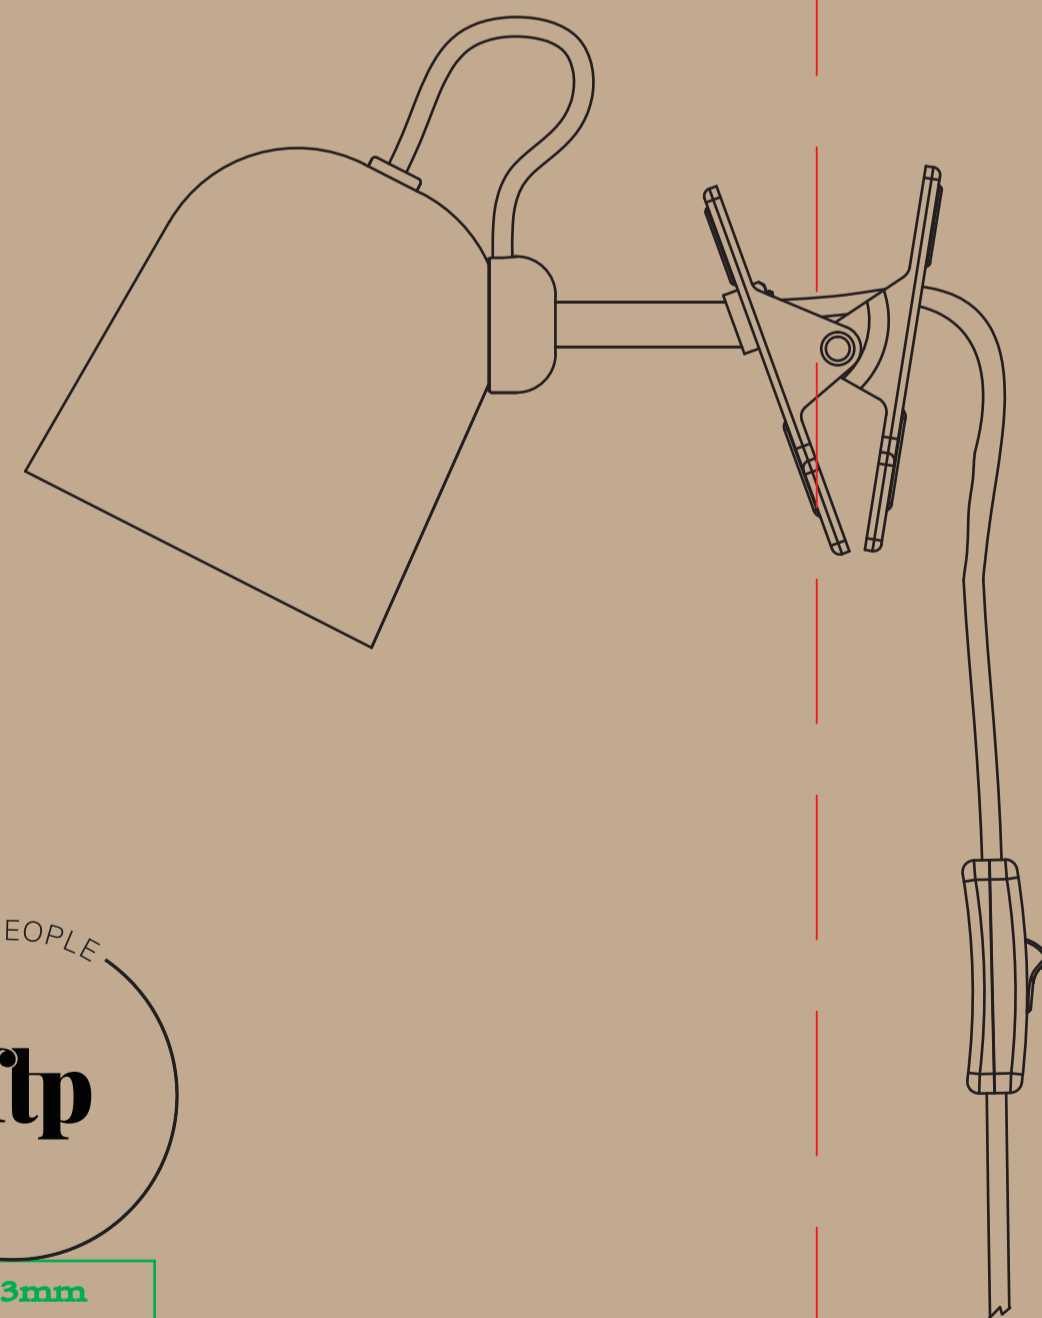

545

120

140

120

140

25

150

475

235

90

10mm
ANGLE
10mm Maria Berntsen

10mm
ANGLE
10mm Maria Berntsen

10mm
ANGLE
10mm Maria Berntsen

10mm
ANGLE
10mm Maria Berntsen

ANGLE
Maria Berntsen

8.75mm
With her own design studio in Copenhagen, Maria Berntsen has since 1992 focused on architecture and design.
Maria Berntsen is a well-established name in the design industry and has over the years collaborated with a wide range of Danish and international companies, where her extensive experience has resulted in many successful designs.
"At the start of a new project, I look for an idea with nerve, functionality and identity. By modelling and visualizing, I test the idea, how it might be used, and its presence.
Good design communicates and establishes a dialogue with the receiver. Design is not just about functionality – it is as much about the emotional connection and impact. To me, success is when my design brings joy in the everyday lives of people"

10.7mm
Maria Berntsen
Maria Berntsen

10mm

10mm

11.8mm

ANGLE
Maria Berntsen
Item number 2220362010
Color Grey
Material Metal
IP Class IP20-for indoor use, Class II
Voltage 220-240V ~ 50/60Hz
Cable Textile cable: grey 180 cm non replaceable
Light source GU10, Max. 15W, Excl. light source

www.dftpglobal.com

10mm

Nordlux UK
Unit 22, Deanfield Court
BB7 1QS Clitheroe Lancashire
01200422777
AAD: 24022022 XY

0.01893CM	KG
VOLUME COLOR BOX (CM³)	GROSS WEIGHT COLOR BOX (KG)
KG	23.5 x 14 x 12 CM
NET WEIGHT COLOR BOX (KG)	KG