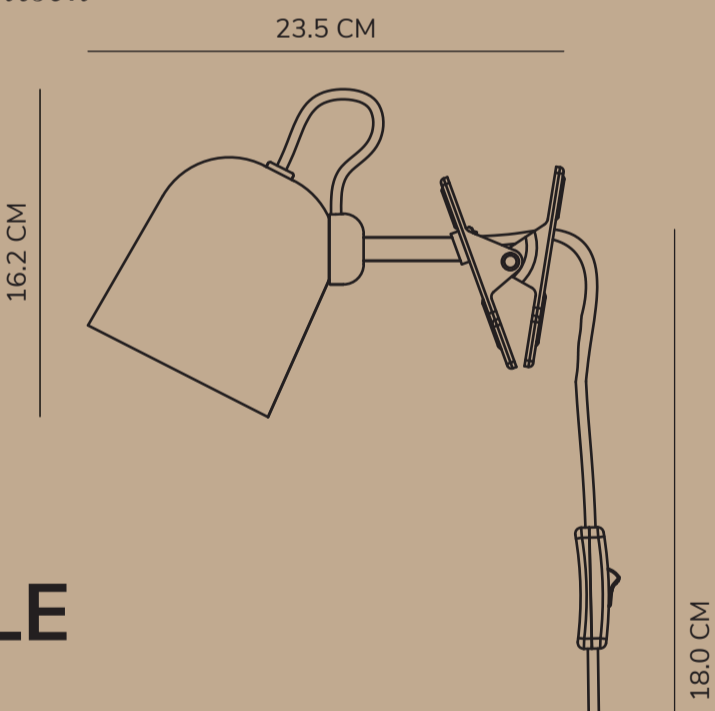

545

120

140

120

140

25

150

475

235

90

10mm
ANGLE
10mm Maria Berntsen

10mm
ANGLE
10mm Maria Berntsen

10mm
ANGLE
10mm Maria Berntsen

10mm
ANGLE
10mm Maria Berntsen

ANGLE
Maria Berntsen

8.75mm
With her own design studio in Copenhagen, Maria Berntsen has since 1992 focused on architecture and design.
Maria Berntsen is a well-established name in the design industry and has over the years collaborated with a wide range of Danish and international companies, where her extensive experience has resulted in many successful designs.
"At the start of a new project, I look for an idea with nerve, functionality and identity. By modelling and visualizing, I test the idea, how it might be used, and its presence.
Good design communicates and establishes a dialogue with the receiver. Design is not just about functionality – it is as much about the emotional connection and impact. To me, success is when my design brings joy in the everyday lives of people"

10.7mm
Maria Berntsen
Maria Berntsen

10mm

10mm

11.8mm

ANGLE
Maria Berntsen
Item number 2220362010
Color Grey
Material Metal
IP Class IP20-for indoor use, Class II
Voltage 220-240V ~ 50/60Hz
Cable Textile cable: grey 180 cm non replaceable
Light source GU10, Max. 15W, Excl. light source

www.dftpglobal.com

10mm

Nordlux UK
Unit 22, Deanfield Court
BB7 1QS Clitheroe Lancashire
01200422777
AAD: 24022022 XY

0.01893CM	KG
VOLUME COLOR BOX (CM³)	GROSS WEIGHT COLOR BOX (KG)
KG	23.5 x 14 x 12 CM
NET WEIGHT COLOR BOX (KG)	KG