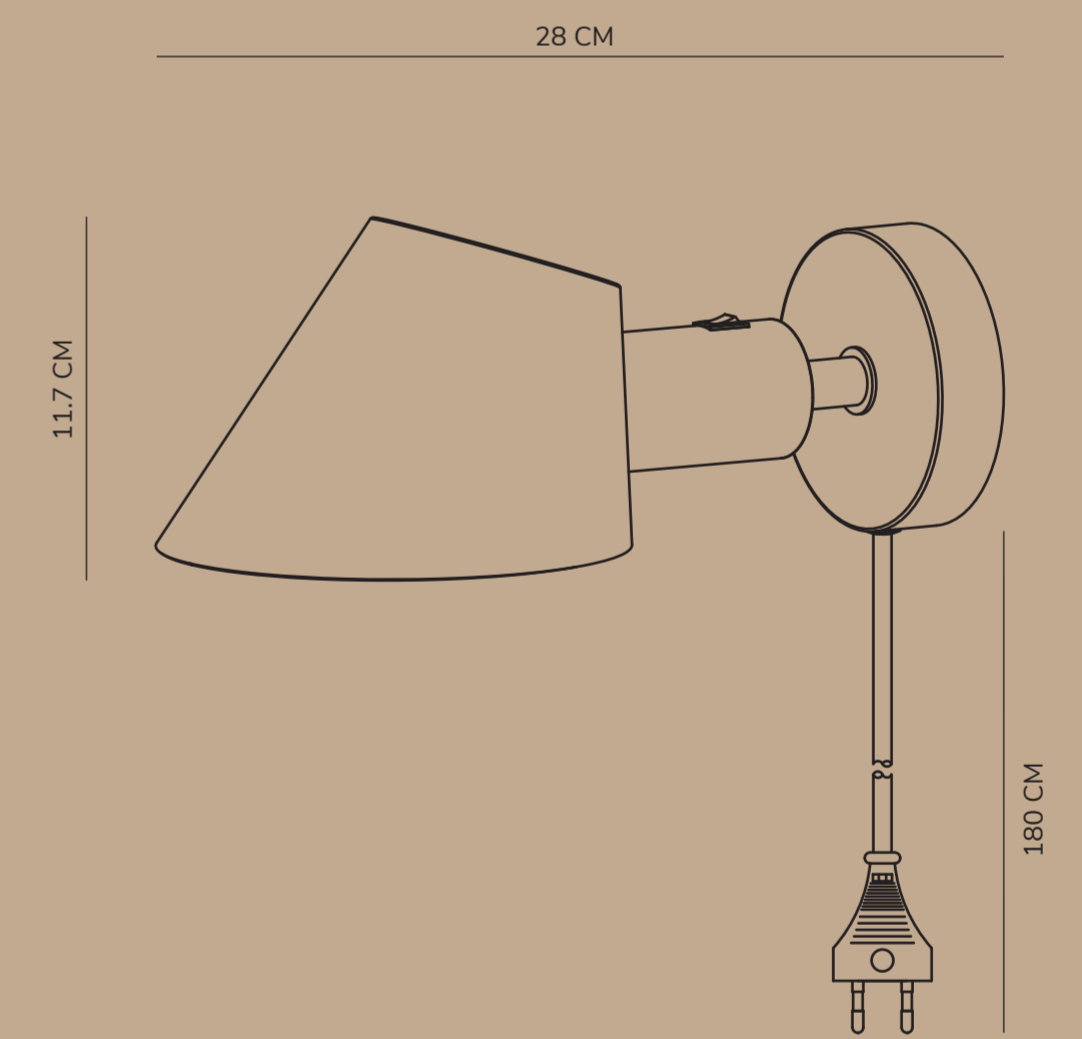

635

130

175

130

175

25

160

STAY
Maria Berntsen

STAY
Maria Berntsen

STAY
Maria Berntsen

STAY
Maria Berntsen

575

320

With her own design studio in Copenhagen, Maria Berntsen has since 1992 focused on architecture and design.

Maria Berntsen
Maria Berntsen

STAY
Maria Berntsen

Item number 2220381003
Color Black
Material Metal
IP Class IP20-for indoor use, Class II
Voltage 220-240V – 50/60Hz
Cable Textile cable: Black 180 cm non replaceable
Light source E27, Max. 60W, Excl. light source

www.dftglobal.com

Nordlux UK
Unit 22, Deanfield Court
BB7 1QS Clitheroe Lancashire
01200422777

AAD: 24022022 XY

95

NET WEIGHT COLOR BOX (KG) 0.34
GROSS WEIGHT COLOR BOX (KG) 0.34
VOLUME COLOR BOX (CM³) 0.0012