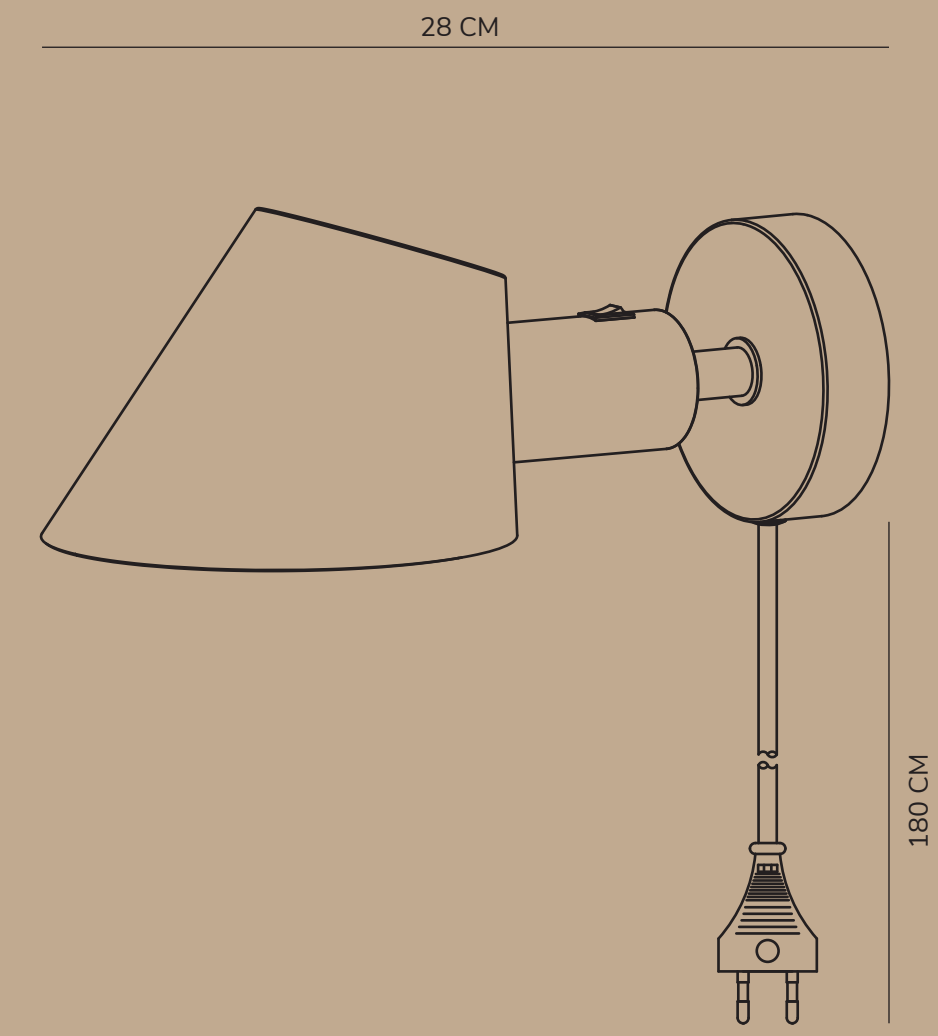

635

130

175

130

175

25

160

STAY
Maria Berntsen

STAY
Maria Berntsen

STAY
Maria Berntsen

STAY
Maria Berntsen

575

320

With her own design studio in Copenhagen, Maria Berntsen has since 1992 focused on architecture and design.

Maria Berntsen
Maria Berntsen

STAY
Maria Berntsen

Item number 2220381010
Color Grey
Material Metal
IP Class IP20-for indoor use, Class II
Voltage 220-240V – 50/60Hz
Cable Textile cable: Grey 180 cm non replaceable
Light source E27, Max. 60W, Excl. light source

www.dftglobal.com

5 704924 010064

Nordlux UK
Unit 22, Deanfield Court
BB7 1QS Clitheroe Lancashire
01200422777
AAD: 24022022 XY

ITEM NO.	2220381010
DESCRIPTION	STAY LAMP
DATE	2022-02-22
BY	XXXXXX