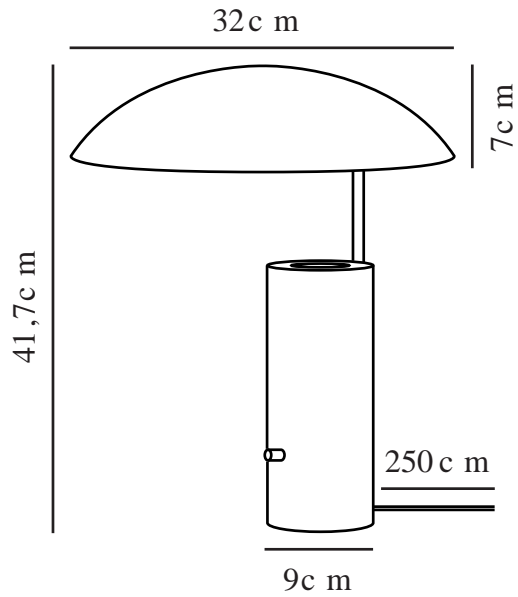

MADEMOISELLES | TABLE LAMP | WHITE

2220405001

Voltage (V): 220-240 Volt
IP degree: IP20
Maximum bulb wattage (W): 15
Class (Class 1, Class 2, Class 3):
Class 2 (Double isolated)
Socket type: GU10
Switch placement: On the table/ground base

Primary material: Marble
Secondary material: Metal
Colour of the cable: White
Length of the cable (cm): 250
Surface material of the cable: Textile
Is the cable replaceable: False

Colour: White
Height (cm) : 41.7
Width (cm): 32
Tube Diameter (cm): 1.15
Shade Diameter (cm): 32
Shade Height (cm): 7
Length (cm): 32
Tilt Angle (°): 45

EAN: 5704924010170
Item Number: 2220405001

Pcs Per Master Carton: 2
Sales Box Height (cm): 24.5
Sales Box Width(cm): 36
Sales Box Depth (cm): 39.5
Sales Box Volume m³ : 0.0348
Product net weight (kg): 4.5