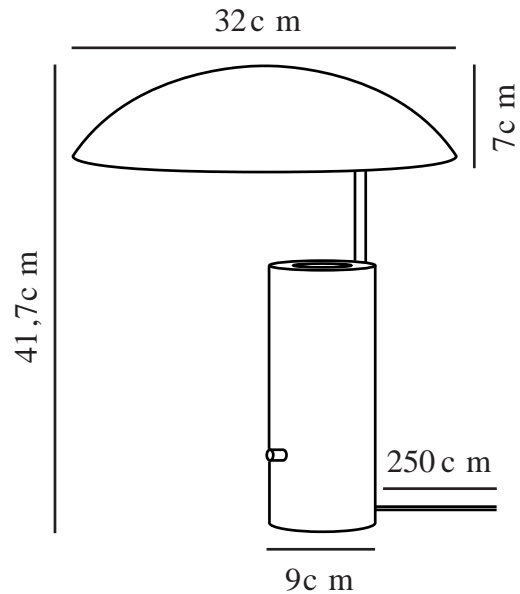

MADEMOISELLES | TABLE LAMP | WHITE

2220405001

Voltage (V): 220-240 Volt
IP degree: IP20
Maximum bulb wattage (W): 15W
Class (Class 1, Class 2, Class 3):
Class 2 (Double isolated)
Socket type: GU10
Switch placement: On the base

Primary material: Marble
Secondary material: Metal
Colour of the cable: White
Length of the cable (cm): 250
Surface material of the cable:
Textile
Is the cable replaceable: False
Colour: White

Height (cm): 41.7
Width (cm): 32
Tube Diameter (cm): 1.15
Shade Diameter (cm): 32
Shade Height (cm): 7
Outdoor base dimension (cm): 9
Length (cm): 32
Tilt Angle (°): 45

EAN: 5704924010170
Item Number: 2220405001
Pcs Per Master Carton: 2

Sales Box Height (cm): 24.5
Sales Box Width (cm): 36
Sales Box Depth (cm): 39.5
Sales Box Volume m³: 0.0348
Product net weight (kg): 4.5