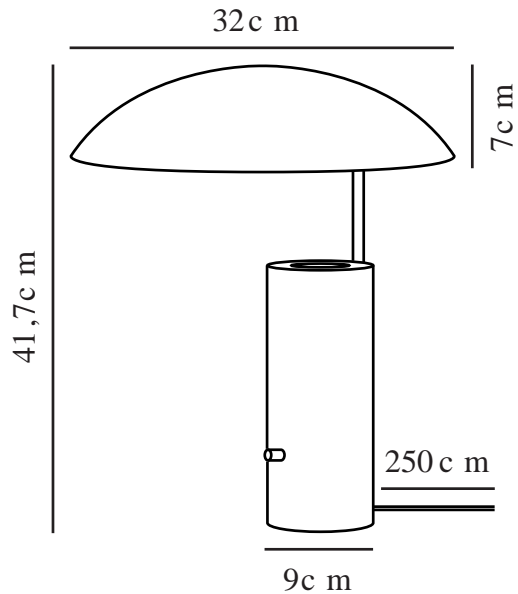

# MADEMOISELLES | TABLE LAMP | BLACK

2220405003

Voltage (V): 220-240 Volt  
IP degree: IP20  
Maximum bulb wattage (W): 15W  
Class (Class 1, Class 2, Class 3):  
Class 2 (Double isolated)  
Socket type: GU10  
Switch placement: On the base

Primary material: Marble  
Secondary material: Metal  
Colour of the cable: Black  
Length of the cable (cm): 250  
Surface material of the cable:  
Textile  
Is the cable replaceable: False  
Colour: Black

Height (cm): 41.7  
Width (cm): 32  
Tube Diameter (cm): 1.15  
Shade Diameter (cm): 32  
Shade Height (cm): 7  
Outdoor base dimension (cm): 9  
Length (cm): 32  
Tilt Angle (°): 45

EAN: 5704924010163  
Item Number: 2220405003  
Pcs Per Master Carton: 2

Sales Box Height (cm): 24.5  
Sales Box Width (cm): 36  
Sales Box Depth (cm): 39.5  
Sales Box Volume m<sup>3</sup>: 0.0348  
Product net weight (kg): 4.5

- Modern Italian style • Adjustable shade
- Soft, indirect light • Elegant material mix of marble, brass and metal