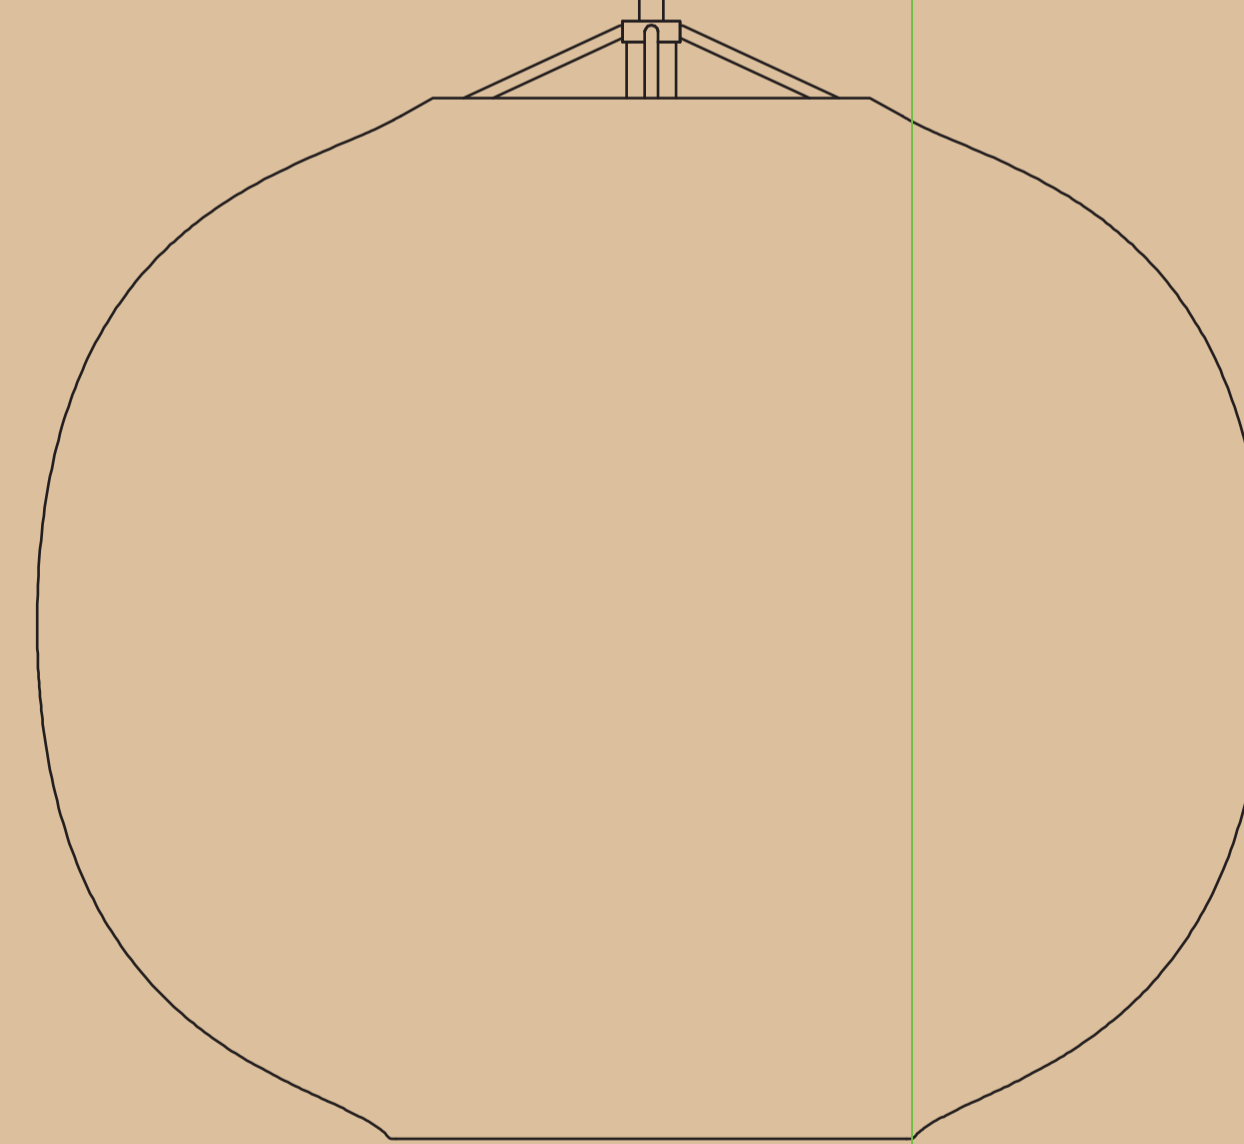

NAVONE 30

Studio Macro//Lefèvre by Sofie Lefèvre

Studio Macro//Lefèvre by Sofie Lefèvre

NAVONE 30

Studio Macro//Lefèvre by Sofie Lefèvre

NAVONE 30

Studio Macro//Lefèvre by Sofie Lefèvre