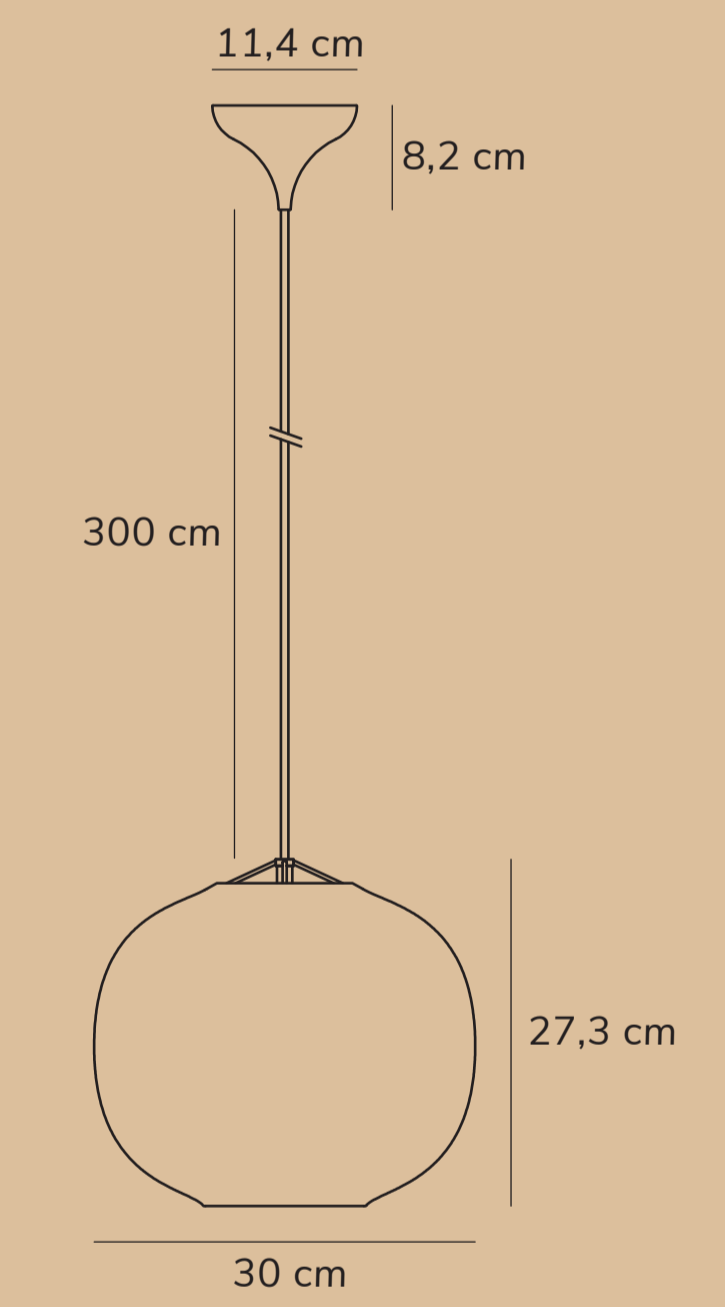

NAVONE 30

Studio Macro//Lefèvre by Sofie Lefèvre

NAVONE 30

Studio Macro//Lefèvre by Sofie Lefèvre

- **Item number** 2220443001
- **Color** Brushed brass/Opal
- **Material** Metal / Opal glass
- **IP Class** IP20-for indoor use, Class II
- **Voltage** 220-240V - 50/60Hz
- **Cable** Textile cable: White 300cm non replaceable
- **Light source** E27, Max.40W Excl. light source