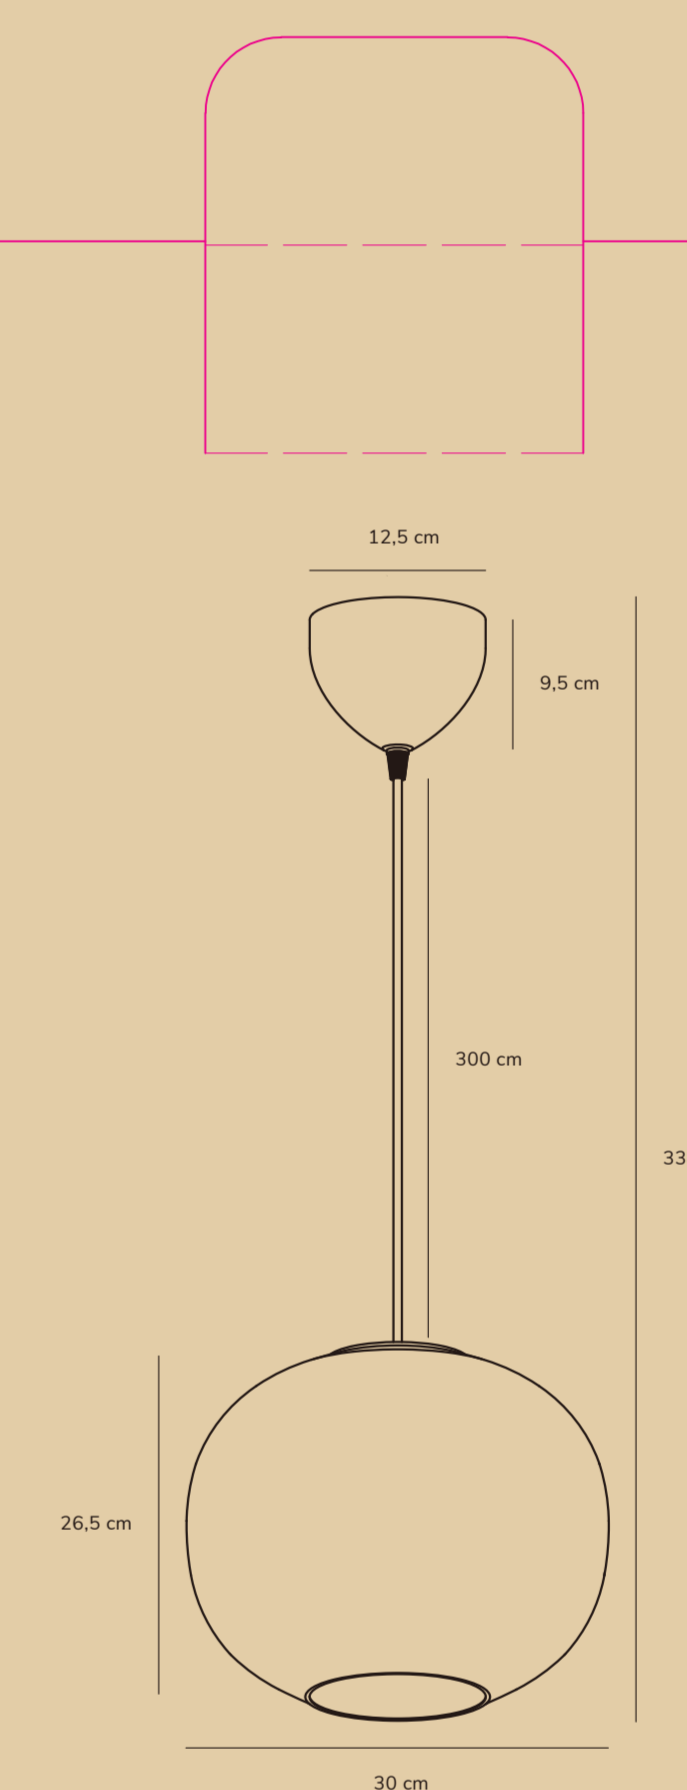

NAVONE 30

Studio Mavro//Lefèvre by Sofie Lefèvre

Item number 2220443001
Color White
Material Metal/Glass
IP Class IP20, indoor use, class II
Voltage 220-240-50/60Hz
Cable White textile, 300cm non replaceable
Light source Excl. E27, Max. 40W