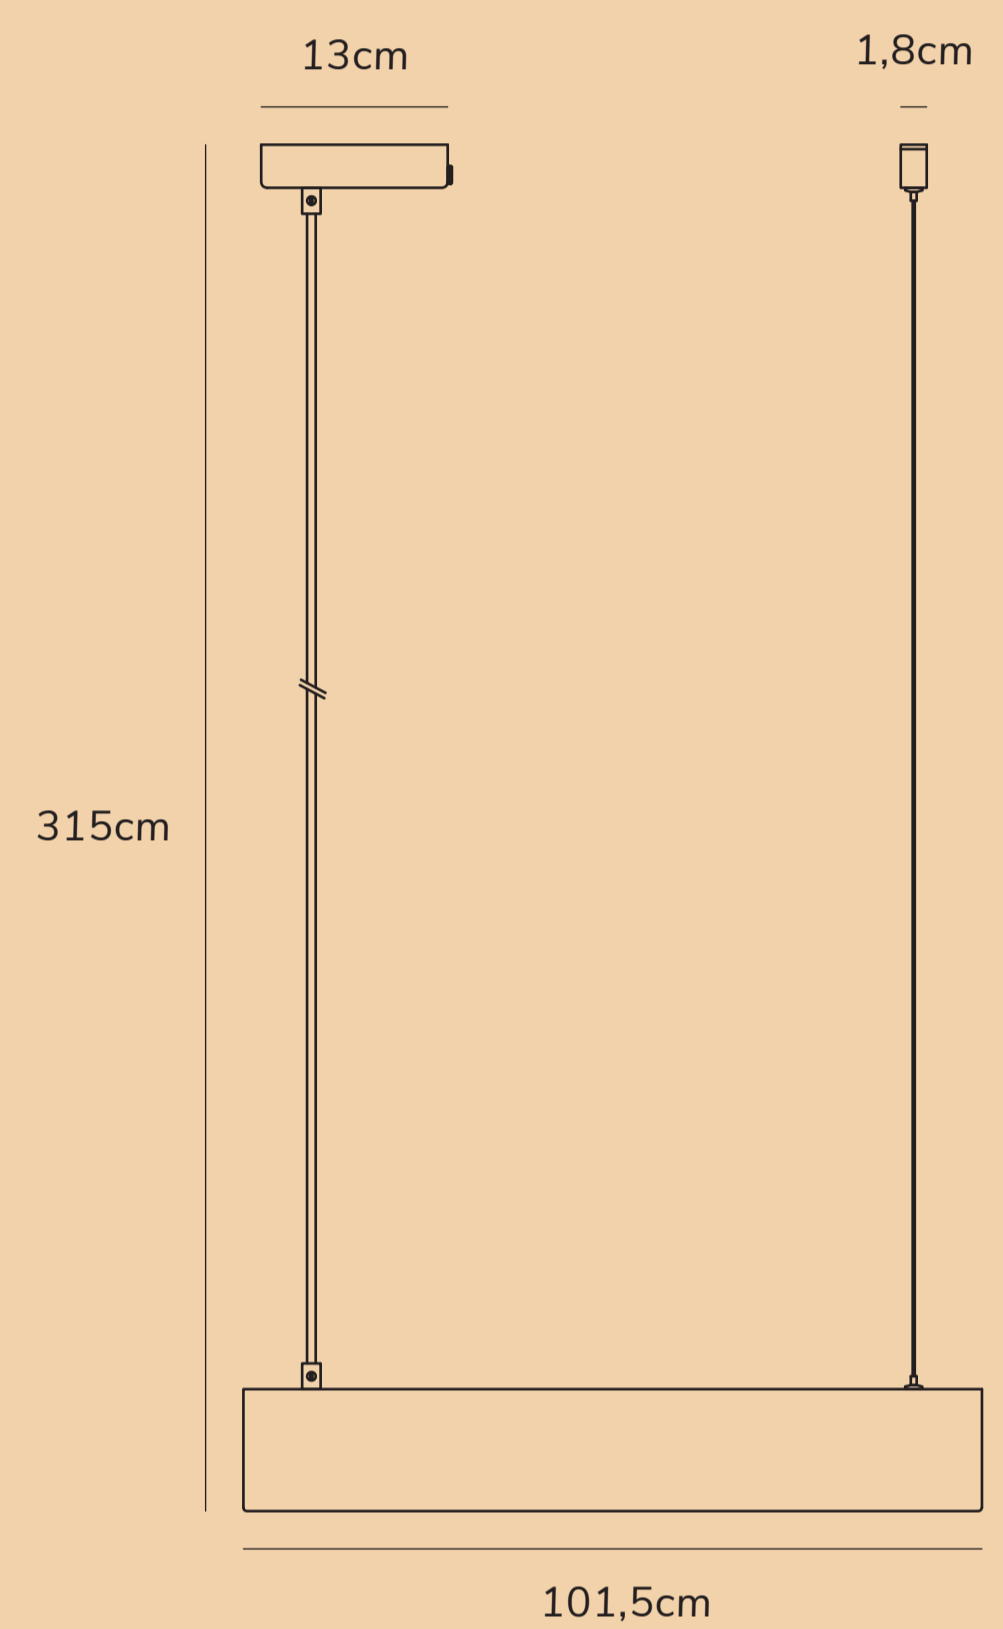

BEAU 100

Studio Mavro//Lefèvre by Sofie Lefèvre

BEAU 100

Studio Mavro//Lefèvre by Sofie Lefèvre

BEAU 100

Studio Mavro//Lefèvre by Sofie Lefèvre

Sofie Lefèvre finished her Design degree at the Royal College of Art in London and has since then worked passionately with lighting designs inspired by elements from history, architecture and nature.

Studio Mavro//Lefèvre by Sofie Lefèvre

15W 220-240-50/60Hz 1500 lm 360°

Bulb included

Socket type S145

BEAU 100

Studio Mavro//Lefèvre by Sofie Lefèvre

- **Item number** 2220483003
- **Color** Black
- **Material** Metal
- **IP class** IP20, indoor use only, class II
- **input voltage** 220-240-50/60Hz
- **Light source lumen** 1500lm (360°)
- **Kelvin** 2700K warm white
- **Colour rendering** RA80
- **Life hours** 25000 hrs
- **Cable Switch** Black textile cable, 300cm non replaceable

5 704924 010248

AA019052022 XY

Height x Width x Depth COLOR BOX(CM)	NET WEIGHT COLOR BOX(KG)
118.5 x 17.2 x 9	0.28
GROSS WEIGHT COLOR BOX(KG)	VOLUME COLOR BOX (CBM)
3.95	0.017