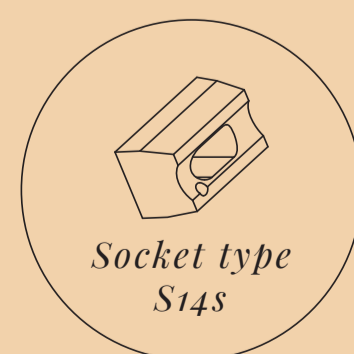

Socket type S145