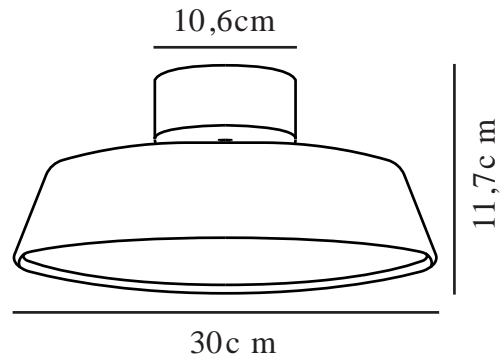

# KAITO DIM | CEILING LIGHT | WHITE

2220506001

Voltage (V): 220-240 Volt  
IP degree: IP20  
Class (Class 1, Class 2, Class 3):  
Class 2 (Double isolated)  
Socket type: LED Module

Primary material: Metal  
Secondary material: Plastic  
Colour: White

Height (cm): 11.7  
Width (cm): 30  
Shade Diameter (cm): 30  
Outdoor base dimension (cm):  
10.6  
Length (cm): 30  
Tilt Angle (°): 90  
Turning Angle (°): 350  
  
EAN: 5704924011382  
Item Number: 2220506001  
Pcs Per Master Carton: 3

Sales Box Height (cm): 37.5  
Sales Box Width (cm): 34.5  
Sales Box Depth (cm): 19.5  
Sales Box Volume m<sup>3</sup>: 0.0252  
Product net weight (kg): 1.101

Brightness of light (Lumen): 610  
Colour temperature (Kelvin): 3000  
Ra-value : 80  
Lifetime (hours): 30000  
Beam angle (°) : 120  
Candela (cd) (for directional  
lamp only): 0  
Actual watt (W): 13

- Adjustable lamp head for a directional light
- Dimmable
- Soft and diffused light
- Elegant brass detail
- 5-year LED guarantee

Kaito Dim by Danish designer Bønnelycke MDD is carried out in a round, modern design. The integrated LED module is dimmable and ensures a soft and diffused light from the uniform surface. The functional kip joint, made from brass, adds an elegant superiority to the design and the possibility of directing the light in any direction.