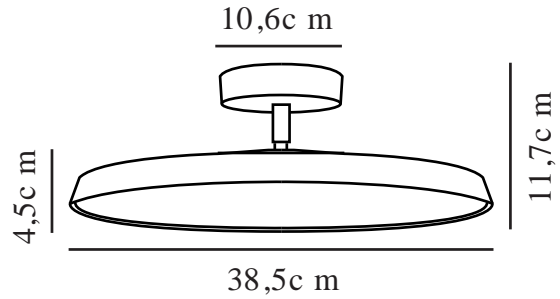

KAITO PRO 40 | CEILING LIGHT | WHITE

2220526001

Voltage (V): 220-240 Volt
IP degree: IP20
Class (Class 1, Class 2, Class 3):
Class 2 (Double isolated)
Socket type: LED Module

Primary material: Metal
Secondary material: Plastic
Colour: White

Height (cm): 11.7
Width (cm): 38.5
Shade Diameter (cm): 38.5
Shade Height (cm): 4.5
Outdoor base dimension (cm):
10.6
Length (cm): 38.5
Tilt Angle (°): 35
Turning Angle (°): 350

EAN: 5704924011429
Item Number: 2220526001
Pcs Per Master Carton: 3

Sales Box Height (cm): 41.5
Sales Box Width (cm): 41.5
Sales Box Depth (cm): 14.5
Sales Box Volume m³: 0.025
Product net weight (kg): 2.38

Brightness of light (Lumen): 2270
Colour temperature (Kelvin): 3000
Ra-value : 80
Lifetime (hours): 30000
Beam angle (°) : 360
Candela (cd) (for directional
lamp only): 0
Energy class: E
Actual watt (W): 26

- Adjustable lamp head for a directional light
- Dimmable
- Soft and diffused light
- Slim design
- Elegant brass detail
- 5-year LED guarantee

With Kaito Pro, Bønnelycke MDD has created a ceiling fixture that breaks with tradition. A ceiling fixture where design and innovation merge into something greater. The shape stands out as sharp, modern and as a uniform, luminous surface. The functional kip joint, made from brass, adds an elegant superiority to the design. Fixed 24W LED panel.